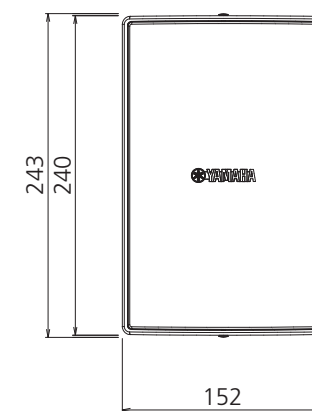

SURFACE-MOUNT SPEAKER

VS6/VS6W/VS4/VS4W

SPECIFICATIONS

WZ25570

SPECIFICATIONS

		VS6 / VS6W	VS4 / VS4W
Components	LF	6.5" (160mm) cone driver	4" (100mm) cone driver
	HF	1" (25mm) balanced dome tweeter	
Coverage Angle		90 H x 90 V	110 H x 110 V
Crossover Mode: Passive only			
Passive Crossover Frequency		15kHz	15kHz
Nominal Impedance	Passive	8Ω	
Power Rating *1 (IEC, 100hours)	NOISE	25W	15W
	PGM	50W	30W
	MAX	100W	60W
Sensitivity (1W, 1m)		90dB SPL	88dB SPL
Maximum SPL *2 (Calculated, 1m)		110dB SPL (100W)	106dB SPL (60W)
Frequency Range (Full space)*3		- 10dB 80Hz - 20kHz	100Hz - 20kHz
Connectors: 2 pairs of barrier strip (parallel-wired)			
Transformer Taps	70V	25W, 12.5W, 6.3W, 3.1W	15W, 7.5W, 3.8W, 1.9W
	100V	25W, 12.5W, 6.3W	15W, 7.5W, 3.8W
Overload Protection		Power limiting to protect the woofer	
Waterproof		IEC 60529 IPX3 splash proof rating.	
Magnetically Shielded		No	
Safety Agency Rating		EN55103 - 1, - 2	
Enclosure	Shape	Rectangular	
	Type	Vented	
	Material	HIPS, 94 - HB	
	Finish	VS4, VS6: Black VS4W, VS6W: White	
	Grill	Powder coated perforated steel (t=0.6mm), Aperture ratio: 51%	
	Suspension attachment	Bracket (4x Φ5.5mm and 2x Φ11mm holes)	
Pole Mounts		None	
Dimensions (Bracket is not included) (W x H x D in vertical cabinet orientation)		190 x 308 x 219 mm 7 1/2 x 12 1/8 x 8 5/8 inch	152 x 243 x 172 mm 6 x 9 9/16 x 6 3/4 inch
Net Weight (Bracket is not included, 1 piece)		2.8 kg(6.2 lbs)	1.9 kg(4.2 lbs)
Included accessories		2x Bracket, 4x Retaining knob, 2x Terminal cover, 4x Terminal cover screw, Owner's Manual, SPECIFICATIONS, Warranty card for Europe area	
Packaging		Packaged in pair	

DIMENSIONS

VS6/VS6W

VS4/VS4W

*1: IEC shaped pink noise with 6 dB crest factor.
 *2: Calculated based on power rating and sensitivity, exclusive of power compression.
 *3: Free field 4π

unit: mm

For details of products, please contact your nearest Yamaha representative or the authorized distributor listed below.