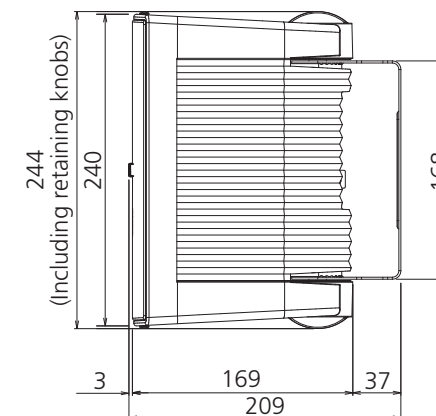

SURFACE-MOUNT SPEAKER

VS6/VS6W/VS4/VS4W

SPECIFICATIONS

WZ25570

SPECIFICATIONS

		VS6 / VS6W	VS4 / VS4W
Components	LF	6.5" (160mm) cone driver	4" (100mm) cone driver
	HF	1" (25mm) balanced dome tweeter	
Coverage Angle		90 H x 90 V	110 H x 110 V
Crossover Mode: Passive only			
Passive Crossover Frequency		15kHz	15kHz
Nominal Impedance	Passive	8Ω	
Power Rating *1 (IEC, 100hours)	NOISE	25W	15W
	PGM	50W	30W
	MAX	100W	60W
Sensitivity (1W, 1m)		90dB SPL	88dB SPL
Maximum SPL *2 (Calculated, 1m)		110dB SPL (100W)	106dB SPL (60W)
Frequency Range (Full space)*3		- 10dB 80Hz - 20kHz	100Hz - 20kHz
Connectors: 2 pairs of barrier strip (parallel-wired)			
Transformer Taps	70V	25W, 12.5W, 6.3W, 3.1W	15W, 7.5W, 3.8W, 1.9W
	100V	25W, 12.5W, 6.3W	15W, 7.5W, 3.8W
Overload Protection		Power limiting to protect the woofer	
Waterproof		IEC 60529 IPX3 splash proof rating.	
Magnetically Shielded		No	
Safety Agency Rating		EN55103 - 1, - 2	
Enclosure	Shape	Rectangular	
	Type	Vented	
	Material	HIPS, 94 - HB	
	Finish	VS4, VS6: Black VS4W, VS6W: White	
	Grill	Powder coated perforated steel (t=0.6mm), Aperture ratio: 51%	
	Suspension attachment	Bracket (4x Φ5.5mm and 2x Φ11mm holes)	
Pole Mounts		None	
Dimensions (Bracket is not included) (W x H x D in vertical cabinet orientation)		190 x 308 x 219 mm 7 1/2 x 12 1/8 x 8 5/8 inch	152 x 243 x 172 mm 6 x 9 9/16 x 6 3/4 inch
Net Weight (Bracket is not included, 1 piece)		2.8 kg(6.2 lbs)	1.9 kg(4.2 lbs)
Included accessories		2x Bracket, 4x Retaining knob, 2x Terminal cover, 4x Terminal cover screw, Owner's Manual, SPECIFICATIONS, Warranty card for Europe area	
Packaging		Packaged in pair	

DIMENSIONS

VS6/VS6W

VS4/VS4W

*1: IEC shaped pink noise with 6 dB crest factor.
 *2: Calculated based on power rating and sensitivity, exclusive of power compression.
 *3: Free field 4π

unit: mm

For details of products, please contact your nearest Yamaha representative or the authorized distributor listed below.