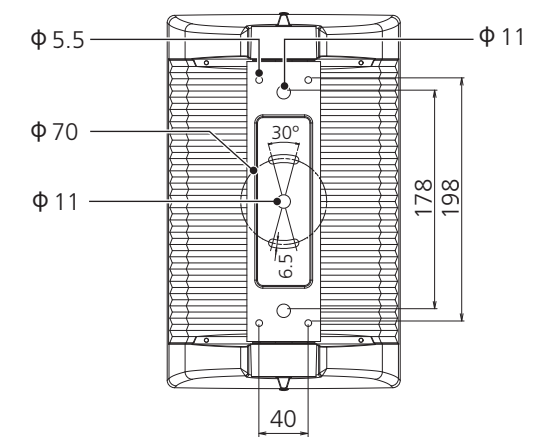

SURFACE-MOUNT SPEAKER

VS6/VS6W/VS4/VS4W

SPECIFICATIONS

WZ25570

SPECIFICATIONS

		VS6 / VS6W	VS4 / VS4W
Components	LF	6.5" (160mm) cone driver	4" (100mm) cone driver
	HF	1" (25mm) balanced dome tweeter	
Coverage Angle		90 H x 90 V	110 H x 110 V
Crossover Mode: Passive only			
Passive Crossover Frequency		15kHz	15kHz
Nominal Impedance	Passive	8Ω	
Power Rating *1 (IEC, 100hours)	NOISE	25W	15W
	PGM	50W	30W
	MAX	100W	60W
Sensitivity (1W, 1m)		90dB SPL	88dB SPL
Maximum SPL *2 (Calculated, 1m)		110dB SPL (100W)	106dB SPL (60W)
Frequency Range (Full space)*3		- 10dB 80Hz - 20kHz	100Hz - 20kHz
Connectors: 2 pairs of barrier strip (parallel-wired)			
Transformer Taps	70V	25W, 12.5W, 6.3W, 3.1W	15W, 7.5W, 3.8W, 1.9W
	100V	25W, 12.5W, 6.3W	15W, 7.5W, 3.8W
Overload Protection		Power limiting to protect the woofer	
Waterproof		IEC 60529 IPX3 splash proof rating.	
Magnetically Shielded		No	
Safety Agency Rating		EN55103 - 1, - 2	
Enclosure	Shape	Rectangular	
	Type	Vented	
	Material	HIPS, 94 - HB	
	Finish	VS4, VS6: Black VS4W, VS6W: White	
	Grill	Powder coated perforated steel (t=0.6mm), Aperture ratio: 51%	
	Suspension attachment	Bracket (4x Φ5.5mm and 2x Φ11mm holes)	
Pole Mounts		None	
Dimensions (Bracket is not included) (W x H x D in vertical cabinet orientation)		190 x 308 x 219 mm 7 1/2 x 12 1/8 x 8 5/8 inch	152 x 243 x 172 mm 6 x 9 9/16 x 6 3/4 inch
Net Weight (Bracket is not included, 1 piece)		2.8 kg(6.2 lbs)	1.9 kg(4.2 lbs)
Included accessories		2x Bracket, 4x Retaining knob, 2x Terminal cover, 4x Terminal cover screw, Owner's Manual, SPECIFICATIONS, Warranty card for Europe area	
Packaging		Packaged in pair	

DIMENSIONS

VS6/VS6W

VS4/VS4W

*1: IEC shaped pink noise with 6 dB crest factor.
 *2: Calculated based on power rating and sensitivity, exclusive of power compression.
 *3: Free field 4π

unit: mm

For details of products, please contact your nearest Yamaha representative or the authorized distributor listed below.