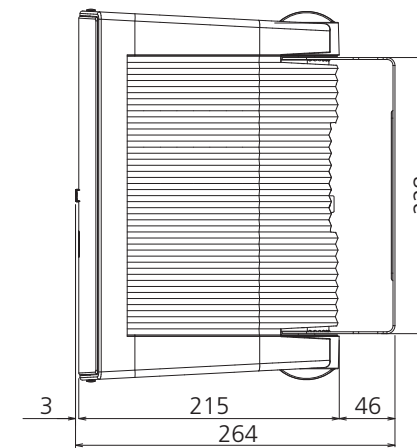

SURFACE-MOUNT SPEAKER

VS6/VS6W/VS4/VS4W

SPECIFICATIONS

WZ25570

SPECIFICATIONS

		VS6 / VS6W	VS4 / VS4W
Components	LF	6.5" (160mm) cone driver	4" (100mm) cone driver
	HF	1" (25mm) balanced dome tweeter	
Coverage Angle		90 H x 90 V	110 H x 110 V
Crossover Mode: Passive only			
Passive Crossover Frequency		15kHz	15kHz
Nominal Impedance	Passive	8Ω	
Power Rating *1 (IEC, 100hours)	NOISE	25W	15W
	PGM	50W	30W
	MAX	100W	60W
Sensitivity (1W, 1m)		90dB SPL	88dB SPL
Maximum SPL *2 (Calculated, 1m)		110dB SPL (100W)	106dB SPL (60W)
Frequency Range (Full space)*3		- 10dB 80Hz - 20kHz	100Hz - 20kHz
Connectors: 2 pairs of barrier strip (parallel-wired)			
Transformer Taps	70V	25W, 12.5W, 6.3W, 3.1W	15W, 7.5W, 3.8W, 1.9W
	100V	25W, 12.5W, 6.3W	15W, 7.5W, 3.8W
Overload Protection		Power limiting to protect the woofer	
Waterproof		IEC 60529 IPX3 splash proof rating.	
Magnetically Shielded		No	
Safety Agency Rating		EN55103 - 1, - 2	
Enclosure	Shape	Rectangular	
	Type	Vented	
	Material	HIPS, 94 - HB	
	Finish	VS4, VS6: Black VS4W, VS6W: White	
	Grill	Powder coated perforated steel (t=0.6mm), Aperture ratio: 51%	
	Suspension attachment	Bracket (4x Φ5.5mm and 2x Φ11mm holes)	
Pole Mounts		None	
Dimensions (Bracket is not included) (W x H x D in vertical cabinet orientation)		190 x 308 x 219 mm 7 1/2 x 12 1/8 x 8 5/8 inch	152 x 243 x 172 mm 6 x 9 9/16 x 6 3/4 inch
Net Weight (Bracket is not included, 1 piece)		2.8 kg(6.2 lbs)	1.9 kg(4.2 lbs)
Included accessories		2x Bracket, 4x Retaining knob, 2x Terminal cover, 4x Terminal cover screw, Owner's Manual, SPECIFICATIONS, Warranty card for Europe area	
Packaging		Packaged in pair	

DIMENSIONS

VS6/VS6W

VS4/VS4W

*1: IEC shaped pink noise with 6 dB crest factor.
 *2: Calculated based on power rating and sensitivity, exclusive of power compression.
 *3: Free field 4π

unit: mm

For details of products, please contact your nearest Yamaha representative or the authorized distributor listed below.