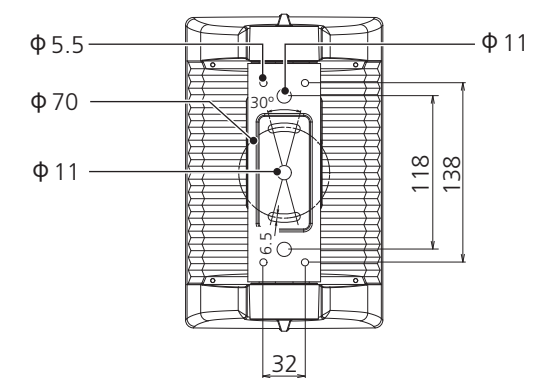

SURFACE-MOUNT SPEAKER

VS6/VS6W/VS4/VS4W

SPECIFICATIONS

WZ25570

SPECIFICATIONS

		VS6 / VS6W	VS4 / VS4W
Components	LF	6.5" (160mm) cone driver	4" (100mm) cone driver
	HF	1" (25mm) balanced dome tweeter	
Coverage Angle		90 H x 90 V	110 H x 110 V
Crossover Mode: Passive only			
Passive Crossover Frequency		15kHz	15kHz
Nominal Impedance	Passive	8Ω	
Power Rating *1 (IEC, 100hours)	NOISE	25W	15W
	PGM	50W	30W
	MAX	100W	60W
Sensitivity (1W, 1m)		90dB SPL	88dB SPL
Maximum SPL *2 (Calculated, 1m)		110dB SPL (100W)	106dB SPL (60W)
Frequency Range (Full space)*3		- 10dB 80Hz - 20kHz	100Hz - 20kHz
Connectors: 2 pairs of barrier strip (parallel-wired)			
Transformer Taps	70V	25W, 12.5W, 6.3W, 3.1W	15W, 7.5W, 3.8W, 1.9W
	100V	25W, 12.5W, 6.3W	15W, 7.5W, 3.8W
Overload Protection		Power limiting to protect the woofer	
Waterproof		IEC 60529 IPX3 splash proof rating.	
Magnetically Shielded		No	
Safety Agency Rating		EN55103 - 1, - 2	
Enclosure	Shape	Rectangular	
	Type	Vented	
	Material	HIPS, 94 - HB	
	Finish	VS4, VS6: Black VS4W, VS6W: White	
	Grill	Powder coated perforated steel (t=0.6mm), Aperture ratio: 51%	
	Suspension attachment	Bracket (4x Φ5.5mm and 2x Φ11mm holes)	
Pole Mounts		None	
Dimensions (Bracket is not included) (W x H x D in vertical cabinet orientation)		190 x 308 x 219 mm 7 1/2 x 12 1/8 x 8 5/8 inch	152 x 243 x 172 mm 6 x 9 9/16 x 6 3/4 inch
Net Weight (Bracket is not included, 1 piece)		2.8 kg(6.2 lbs)	1.9 kg(4.2 lbs)
Included accessories		2x Bracket, 4x Retaining knob, 2x Terminal cover, 4x Terminal cover screw, Owner's Manual, SPECIFICATIONS, Warranty card for Europe area	
Packaging		Packaged in pair	

DIMENSIONS

VS6/VS6W

VS4/VS4W

*1: IEC shaped pink noise with 6 dB crest factor.
 *2: Calculated based on power rating and sensitivity, exclusive of power compression.
 *3: Free field 4π

unit: mm

For details of products, please contact your nearest Yamaha representative or the authorized distributor listed below.