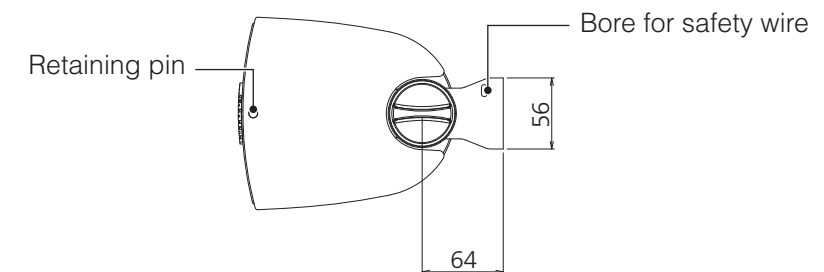

VS4/VS4W

*1: IEC shaped pink noise with 6 dB crest factor.
*2: Calculated based on power rating and sensitivity, exclusive of power compression.
*3: Free field 4π

unit: mm