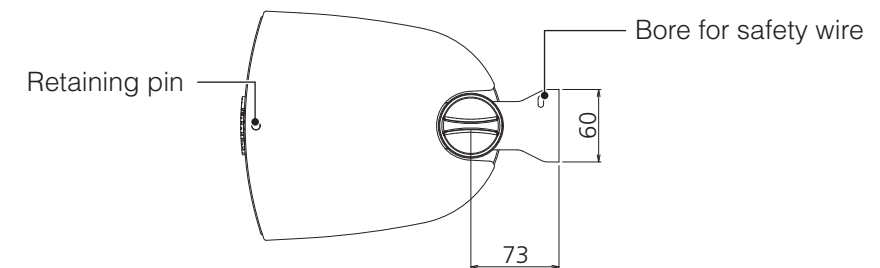

DIMENSIONS

VS6/VS6W