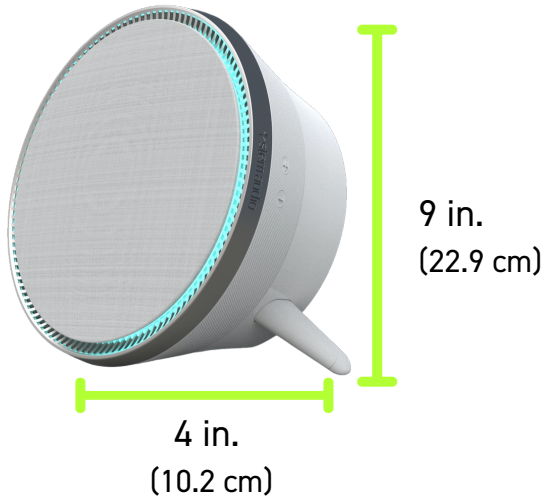

SPEAKER

Spec Sheet

Size & Weight

Diameter: 9 in. (22.9 cm)

Depth: 4 in. (10.2 cm)

Weight: 5.6 lbs. (2.5 kg)

What's in the Box?

CAT 6 Ethernet Cable: 15 ft. (4.6 m)

Mounting Kit

Networking & Ports

Ethernet (supports PoE+)

Additional Features

Three mounting options: wall mount,

standing, or ceiling mount

Kensington lock equipped

LED light ring