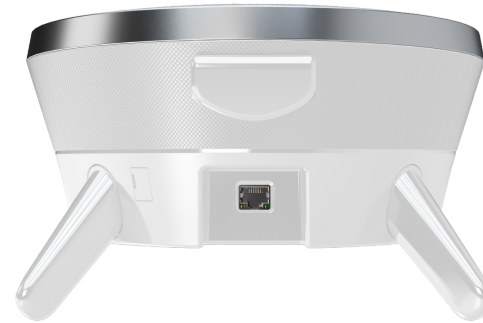

SPEAKER

Spec Sheet

Size & Weight

Diameter: 9 in. (22.9 cm)

Depth: 4 in. (10.2 cm)

Weight: 5.6 lbs. (2.5 kg)

What's in the Box?

CAT 6 Ethernet Cable: 15 ft. (4.6 m)

Mounting Kit

Networking & Ports

Ethernet (supports PoE+)

Additional Features

Three mounting options: wall mount,

standing, or ceiling mount

Kensington lock equipped

LED light ring