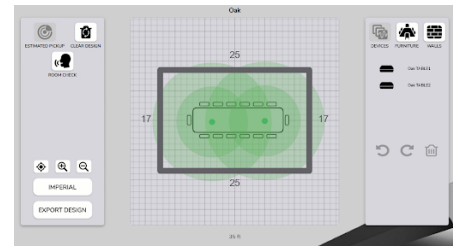

From Design to Implementation

Stem was designed to give every IT department the freedom to design, install, and manage every meeting room all on their own.

Design

On stemaudio.com you can virtually recreate any meeting room using our RoomDesign tool. You can add dimensions, furniture, and mix and match Stem Audio devices. Once your design is complete you can check the estimated coverage range of your selected Stem devices so you know exactly which products are right for your meeting space before you even make a purchase.