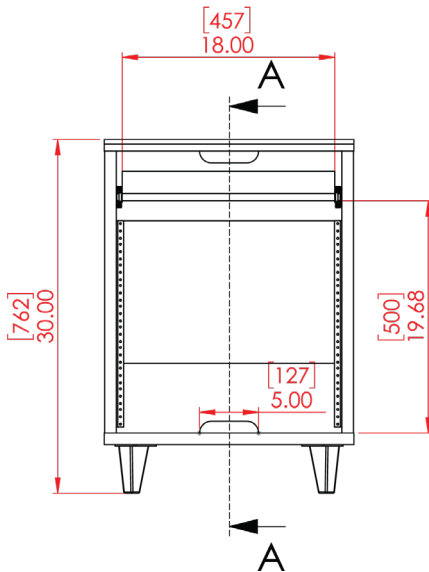

ELITE WORKSTATION RACK TABLE

GFW-ELITEDESKRK

COPYRIGHT GATOR CO. • ALL RIGHTS RESERVED • 04/2021 • REV.A

PRODUCT DIMENSIONS

SECTION A-A

Compact Overall	21.14" x 24" x 30" (537 x 610 x 762mm)
Desk Surface	21.14" x 24" (537 x 610mm)
Tray Surface	18" x 14.17" x 3.75" (457 x 360 x 95mm)
Rack Gear	10U Rack Depth: 22.4" (570mm)
Material	Laminated Plywood with Powder Coated Steel Legs
Color/ Finish	Gray, Brown, or Maple Melamine Laminate with Matte Black Legs
Product Weight	57lbs (29kg)
Max Weight Capacity	275 lbs (125kg)