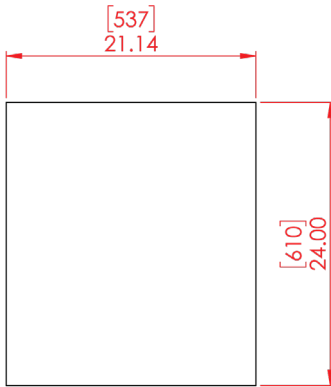

ELITE WORKSTATION RACK TABLE

GFW-ELITEDESKRK

COPYRIGHT GATOR CO. • ALL RIGHTS RESERVED • 04/2021 • REV.A

PRODUCT DIMENSIONS

SECTION A-A

Compact Overall	21.14" x 24" x 30" (537 x 610 x 762mm)
Desk Surface	21.14" x 24" (537 x 610mm)
Tray Surface	18" x 14.17" x 3.75" (457 x 360 x 95mm)
Rack Gear	10U Rack Depth: 22.4" (570mm)
Material	Laminated Plywood with Powder Coated Steel Legs
Color/ Finish	Gray, Brown, or Maple Melamine Laminate with Matte Black Legs
Product Weight	57lbs (29kg)
Max Weight Capacity	275 lbs (125kg)