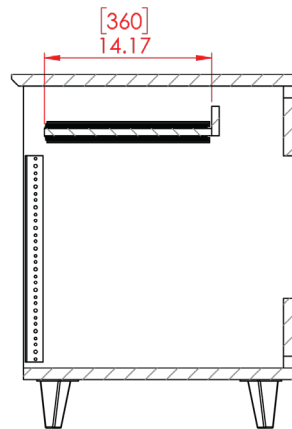

ELITE WORKSTATION RACK TABLE

GFW-ELITEDESKRK

COPYRIGHT GATOR CO. • ALL RIGHTS RESERVED • 04/2021 • REV.A

PRODUCT DIMENSIONS

SECTION A-A

Compact Overall	21.14" x 24" x 30" (537 x 610 x 762mm)
Desk Surface	21.14" x 24" (537 x 610mm)
Tray Surface	18" x 14.17" x 3.75" (457 x 360 x 95mm)
Rack Gear	10U Rack Depth: 22.4" (570mm)
Material	Laminated Plywood with Powder Coated Steel Legs
Color/ Finish	Gray, Brown, or Maple Melamine Laminate with Matte Black Legs
Product Weight	57lbs (29kg)
Max Weight Capacity	275 lbs (125kg)