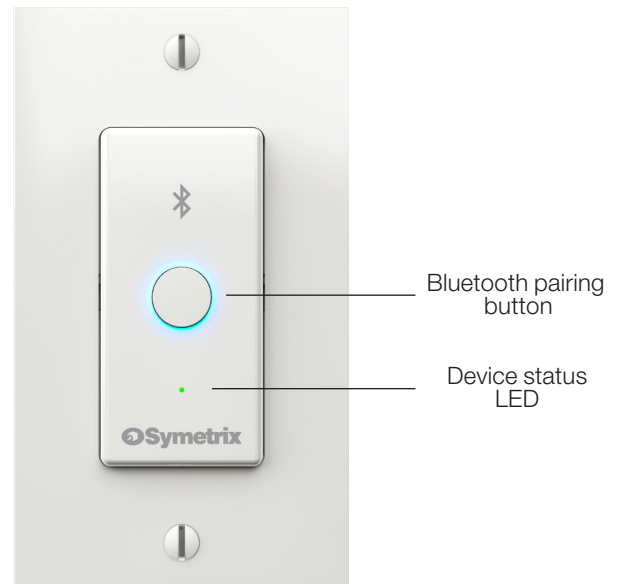

## xIO Bluetooth

A single gang, Dante-enabled Bluetooth endpoint.

Available in white and black, in both US and European wall box sizes

### Product Highlights

- Bluetooth 5.0 for greater range and more stable connections
- Dante in a single gang
- PIN code security
- Selectable single or multiple memorized pairings
- Selectable modes: Media only, Phone only, Both
- LED blackout mode
- Perfect for Hospitality, Education, House of Worship, Conferencing, or Residential use.
- Available in US or EU form factors and black or white finishes.

### Physical connections - xIO Bluetooth – US

1 1x 10/100 Base-T Ethernet port for Composer™ host control and power.

### Physical connections - xIO Bluetooth – EU

1 1x 10/100 Base-T Ethernet port for Composer™ host control and power.

Specifications	
Form Factor	1-gang US or EU wall mount
Display	Blue LED: Pairing Status Green LED: Device Status Button: Pairing control
Compatibility	Symetrix Composer™ - managed products.
Ethernet Cable	Standard CAT5e or CAT6, maximum device-to-device length = 100 meters.
Maximum Devices Per System	128 devices per site file