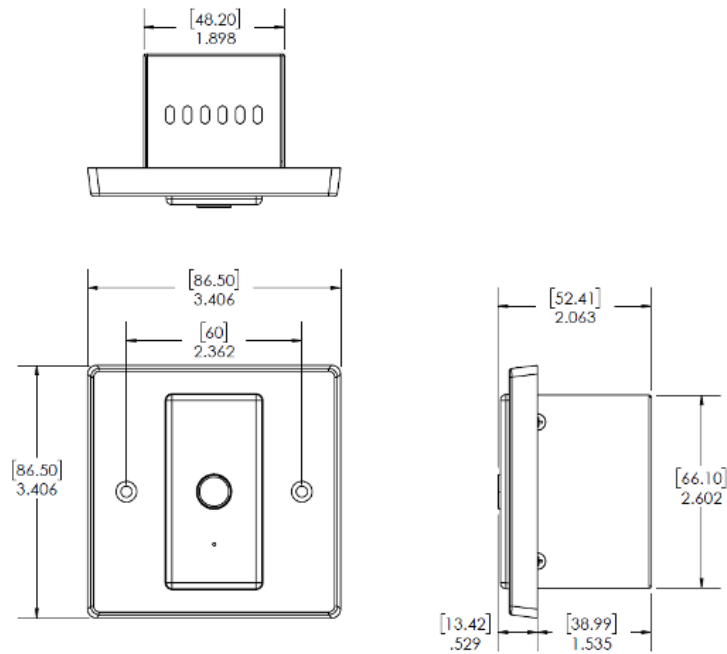

### Physical connections - xIO Bluetooth – EU

1 1x 10/100 Base-T Ethernet port for Composer™ host control and power.

Specifications	
Form Factor	1-gang US or EU wall mount
Display	Blue LED: Pairing Status Green LED: Device Status Button: Pairing control
Compatibility	Symetrix Composer™ - managed products.
Ethernet Cable	Standard CAT5e or CAT6, maximum device-to-device length = 100 meters.
Maximum Devices Per System	128 devices per site file

Mechanical Data	
Space Required	1-gang US or EU Wall Box WHD: 5.62 in x 4.5 in x 1.2 in WHD: 14.28 cm x 11.43 cm x 3.05 cm Depth does not include connector allowance. Allow at least 3 inches additional clearance for rear panel connections. Additional depth may be required depending upon your specific wiring and connections.
Electrical	PoE IEEE 802.3af Class 0, 15 Watts maximum. No line voltage switching required.
Ventilation	Maximum recommended ambient operating temperature is 50 C / 122 F. Avoid prolonged exposure to direct sunlight or strong ultraviolet light.
Shipping Weight	1.00 lbs (0.454 kg)
Certifications or Compliance	UL/CSA/EN 62368-1 (safety) FCC 15.107:2017, FCC 15.109:2017 (EMC USA), ICES003:2017 (EMC Canada) CE Radio Equipment Directive (RED): EN 300 328 V2.1.1:2016, EN 301 489-1 v2.2.3:2019, EN 301 489-17 v3.2.2:2019, EN 55035, EN 55032, RoHS (health/environmental)

## xIO Bluetooth (US Version) dimensions in inches [mm]

## xIO Bluetooth (EU Version) dimensions in inches [mm]

For more information on the xIO Bluetooth, please visit [www.symetrix.co](http://www.symetrix.co)