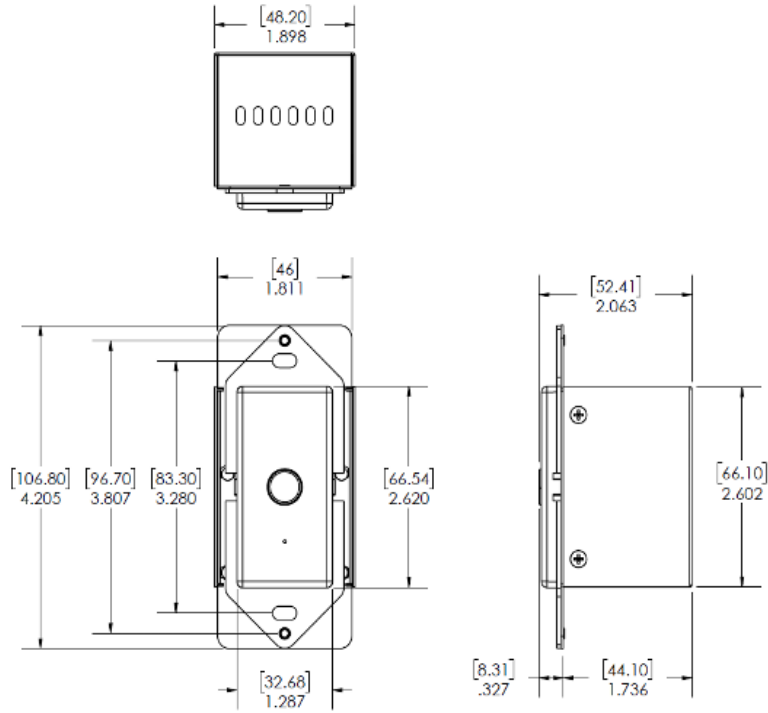

### Physical connections - xIO Bluetooth – EU

1 1x 10/100 Base-T Ethernet port for Composer™ host control and power.

Specifications	
Form Factor	1-gang US or EU wall mount
Display	Blue LED: Pairing Status Green LED: Device Status Button: Pairing control
Compatibility	Symetrix Composer™ - managed products.
Ethernet Cable	Standard CAT5e or CAT6, maximum device-to-device length = 100 meters.
Maximum Devices Per System	128 devices per site file

Mechanical Data	
Space Required	1-gang US or EU Wall Box WHD: 5.62 in x 4.5 in x 1.2 in WHD: 14.28 cm x 11.43 cm x 3.05 cm Depth does not include connector allowance. Allow at least 3 inches additional clearance for rear panel connections. Additional depth may be required depending upon your specific wiring and connections.
Electrical	PoE IEEE 802.3af Class 0, 15 Watts maximum. No line voltage switching required.
Ventilation	Maximum recommended ambient operating temperature is 50 C / 122 F. Avoid prolonged exposure to direct sunlight or strong ultraviolet light.
Shipping Weight	1.00 lbs (0.454 kg)
Certifications or Compliance	UL/CSA/EN 62368-1 (safety) FCC 15.107:2017, FCC 15.109:2017 (EMC USA), ICES003:2017 (EMC Canada) CE Radio Equipment Directive (RED): EN 300 328 V2.1.1:2016, EN 301 489-1 v2.2.3:2019, EN 301 489-17 v3.2.2:2019, EN 55035, EN 55032, RoHS (health/environmental)

## xIO Bluetooth (US Version) dimensions in inches [mm]

## xIO Bluetooth (EU Version) dimensions in inches [mm]

For more information on the xIO Bluetooth, please visit [www.symetrix.co](http://www.symetrix.co)