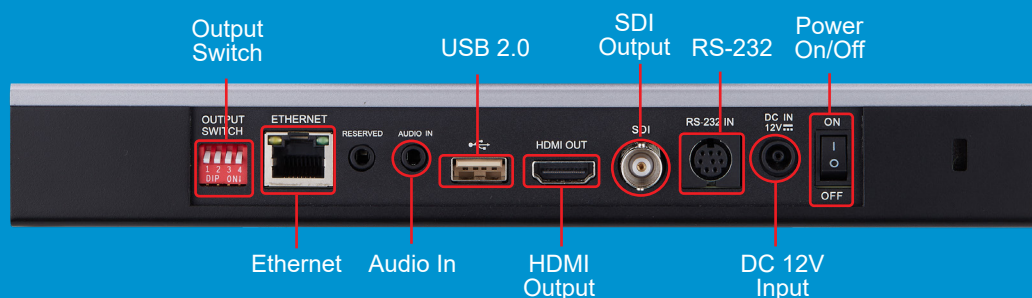

Product Specifications

Sensor	PTZ Camera: 1/2.8" 2.13MP CMOS Panoramic Camera: 1/2.5" 8.57MP CMOS
Video Format	Resolution: 1080p / 720p Frame Rate : 60 / 50 / 30 / 25
Video Output (HD) Interface	HDMI / SDI / USB2.0 / Ethernet
Optical Zoom	20x
Digital Zoom	12x
Viewing Angle	PTZ Camera: 71° Panoramic Camera: 112°
Panning Angle	+90 ~ -90°
Panning Speed	100°/sec
Tilting Angle	+90 ~ -30°
Tilting Speed	80°/sec
Auto-Tracking	Yes
Auto-Switching	Yes
Aperture	F1.6 ~ F3.5
Focal Length	4.9mm ~ 94mm
Shutter Speed	1/60 ~ 1/10,000
Minimum Object Distance	500mm
Video S/N Ratio	> 40dB
Minimum Illumination	1.0Lux @ (F1.6, AGC ON)
Focus System	Auto / Manual
Gain Control	Auto / Manual
White Balance	Auto / Manual

Exposure Control	Auto / Manual
WDR	Yes
2D NR	Yes
3D NR	Yes
Preset Positions	256
Multiple Video Stream	1 x PTZ Camera Main Stream 1 x Panoramic Camera Main Stream 1 x PTZ Camera Sub Stream
Audio Compression Format	AAC
Control Interface	RS-232 / Ethernet
Control Protocol	VISCA / VISCA over IP
PoE	PoE+ (IEEE802.3at)
Video Stream	RTSP / RTMP / RTMPS
Video Compression	HEVC / H.264 / MJPEG
Audio Input	Line In (Phone Jack 3.5mm x1)
Audio Output	Ethernet / USB
IR Receiver	Yes
IR Remote Control	Yes
DC In	12V
Power Consumption	PoE: 17W DC In: 16W
Weight	3.1lbs (1.4 kg)
Dimensions	9.6" x 5.7" x 6.5" (245 x 145 x 165 mm)

I/O CONNECTIONS

Lumens®

Lumens Integration, Inc.
4116 Clipper Court
Fremont, CA, 94538
Phone: +1-888-542-3235
Fax: +1-510-252-1389

Lumens Europe
De Nayerstraat 17 9470
Denderleeuw Belgium
Phone: +32-473-58-38-95
Fax: +32-2-452-76-00

www.MyLumens.com