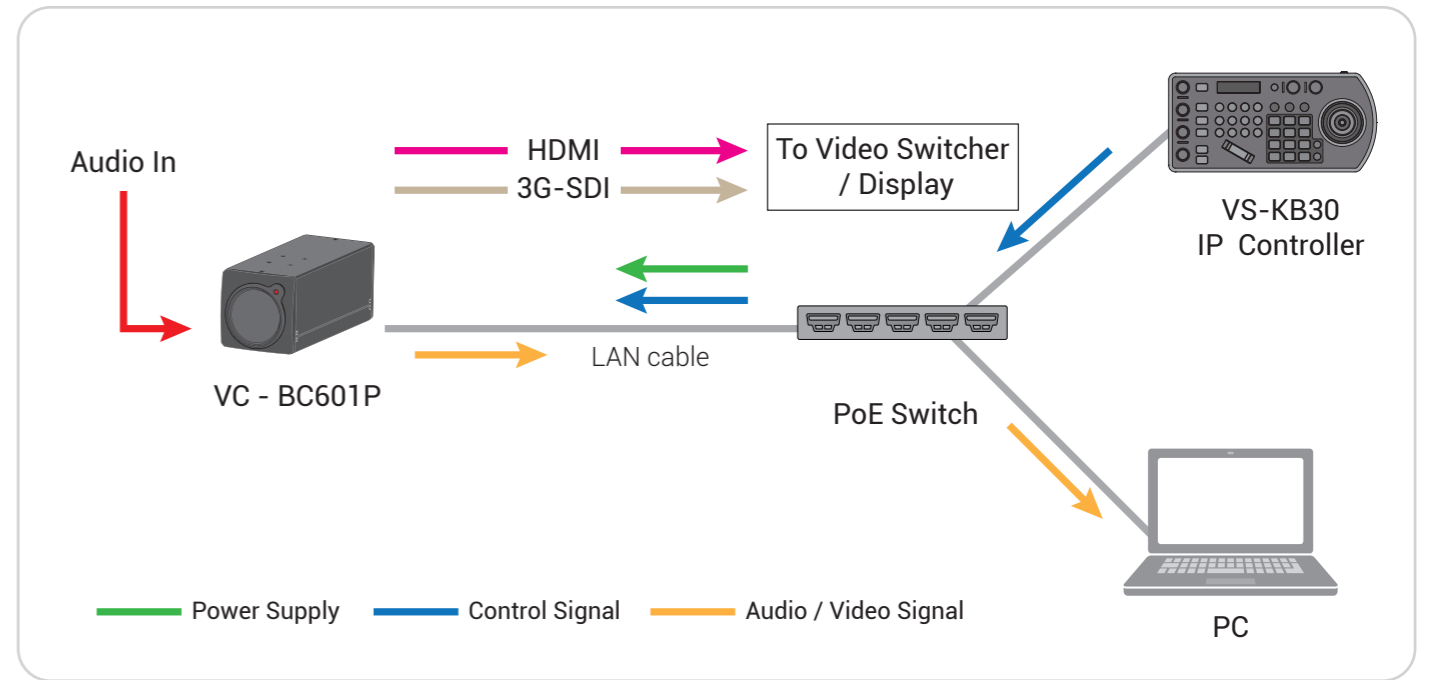

Single Camera Connection