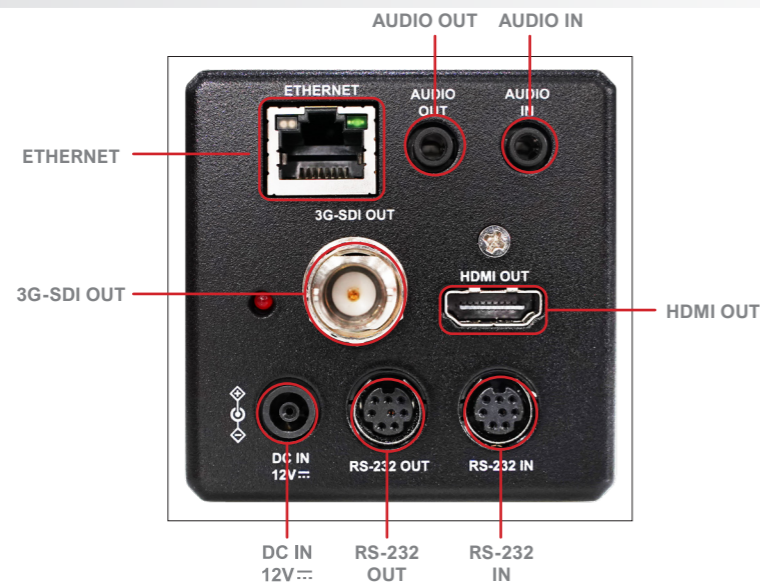

IP Streaming Format

Stream	1	2	3
Settings	HEVC	H.264	H.264
Resolution	1080p / 720p	1080p / 720p	640x360
Frame Rate	59.94 Hz	59.94 / 29.97	29.97
	50 Hz	50 / 25	25
Bit Rate	20000 kbps~2000 kbps	20000 kbps~2000 kbps	5000 kbps~512 kbps
Audio Transmission	AAC / G.711		
PoE+	Yes		

Product Specifications

Sensor	1/2.5" 8.57MP CMOS	Image Flip	Yes
Video Format	Resolution : 1080p / 720p Frame Rate : 59.94 / 50 / 29.97 / 25	Preset Positions	256
Video Output (HD) Interface	3G-SDI / HDMI / Ethernet	Multiple Video Stream	HEVC 1080p 59.94fps H.264 1080p 59.94fps H.264 640x360 29.97fps
Optical Zoom	30x	Audio Compression Format	G.711 / AAC
Digital Zoom	12x	Control Interface	RS-232 / Ethernet
Horizontal Viewing Angle	68°	Control Protocol	VISCA / PELCO D / ONVIF
Aperture	F1.6 ~ F3.4	Tally Light	Yes
Focal Length	4.6mm ~ 135mm	PoE	PoE (IEEE802.3af)
Shutter Speed	1/1 ~ 1/10,000 sec	Video Stream	RTSP / RTMP / RTMPS / MPEG-TS / SRT
Minimum Object Distance	1.5m (Wide / Tele)	Video Compression	HEVC / H.264
Video S/N Ratio	> 50dB	Audio In	Line In / Mic In (Phone Jack 3.5mm x1)
Minimum Illumination	0.1 lux (F1.6, 50IRE, 30fps)	Audio Out	Line Out (Phone Jack 3.5mm x1) Ethernet / SDI / HDMI
Focus System	Auto / Manual	DC In	12V +/- 20%
Gain Control	Auto / Manual	Power Consumption	PoE : 10.5W DC In : 9.5W
White Balance	Auto / Manual	Weight	2.2lbs (1 kg)
Exposure Control	Auto / Manual	Dimensions	6.7" x 2.6" x 2.6" (170 x 67 x 67 mm)
WDR	Yes		
3D NR	Yes		

I/O CONNECTIONS