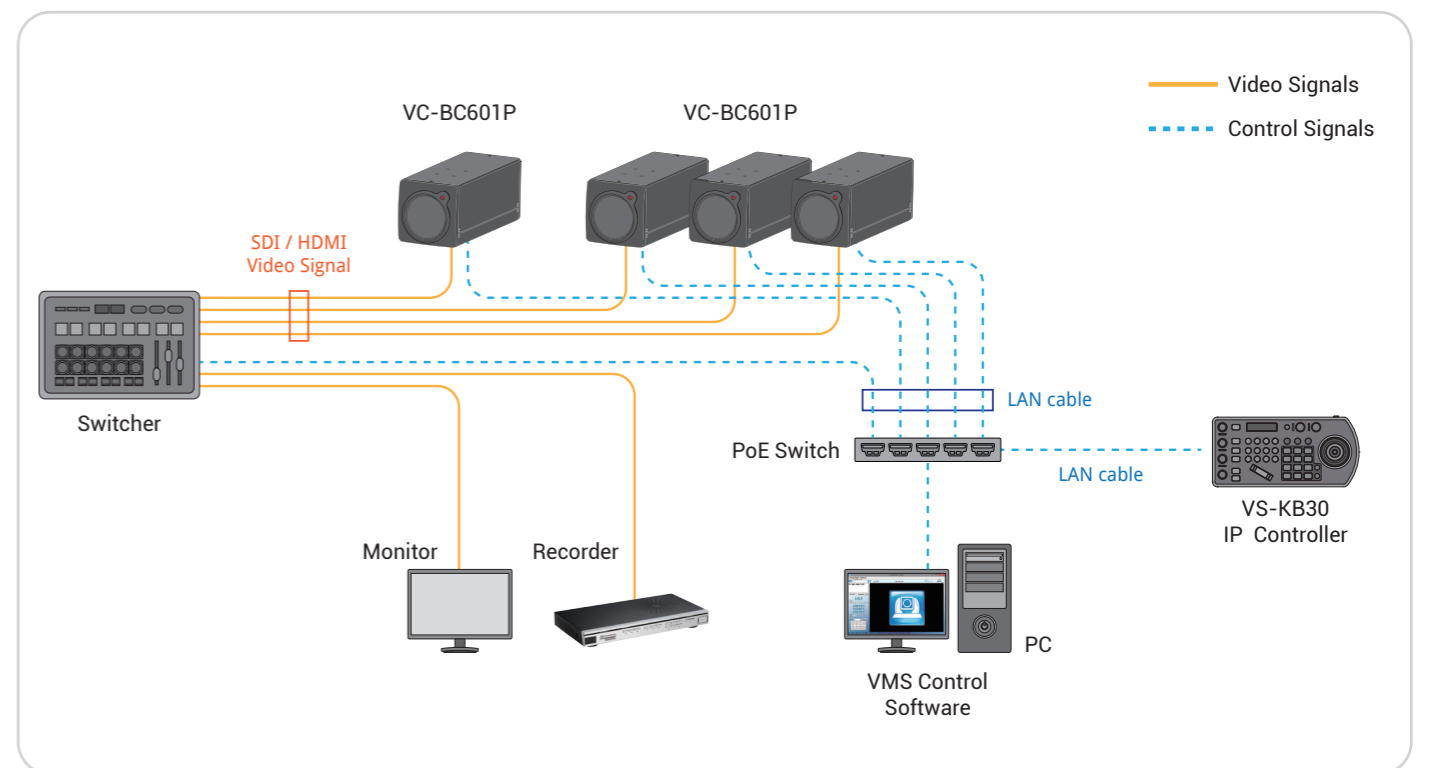

Multi-Camera Connection

Lumens
Your Success, Our Passion!
www.MyLumens.com

Lumens Integration, Inc.
4116 Clipper Court Fremont,
CA, 94538
Phone: +1-866-600-0988
Fax: +1-510-252-1389

Lumens Europe
De Nayerstraat 17 9470
Denderleeuw Belgium
Phone: +32-473-58-38-95
Fax: +32-2-452-76-00