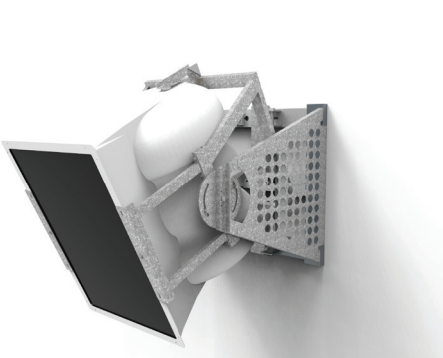

CUSTOM MOUNTING OPTIONS:

Adaptive Technologies Group
1635 E. Burnett Street | Signal Hill, CA 90755 USA
Ph: 562.424.1100 | Fax: 562.424.3520
www.adapttechgroup.com

ALWAYS INSTALL SAFETY CABLES

WARNING: Mounting and/or suspension of audio and video equipment requires experienced professionals. Improperly installed loudspeakers can result in property damage, personal injury and/or liability to the installing contractor.