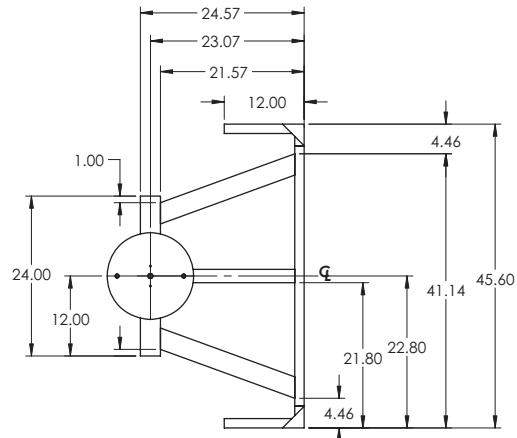

SIDE VIEW

ALWAYS INSTALL SAFETY CABLES

WARNING: Mounting and/or suspension of audio and video equipment requires experienced professionals. Improperly installed loudspeakers can result in property damage, personal injury and/or liability to the installing contractor.