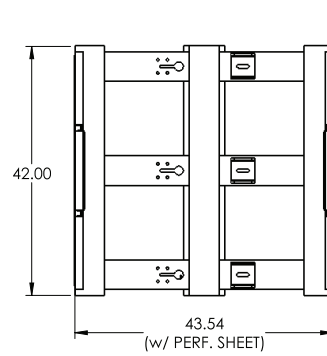

PM-R6

OUTDOOR

COMMUNITY BASSHORN POLE MOUNT

R6 -Model Specific

FRONT VIEW

ALWAYS INSTALL SAFETY CABLES

WARNING: Mounting and/or suspension of audio and video equipment requires experienced professionals. Improperly installed loudspeakers can result in property damage, personal injury and/or liability to the installing contractor.