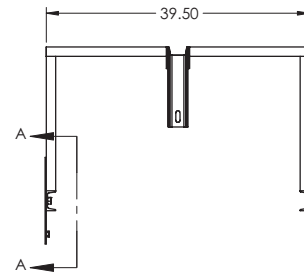

PM-R6

OUTDOOR

COMMUNITY BASSHORN POLE MOUNT

R6 -Model Specific

TOP VIEW

ALWAYS INSTALL SAFETY CABLES

WARNING: Mounting and/or suspension of audio and video equipment requires experienced professionals. Improperly installed loudspeakers can result in property damage, personal injury and/or liability to the installing contractor.