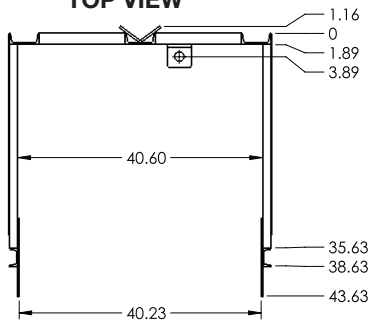

PM-R6

OUTDOOR

COMMUNITY BASSHORN POLE MOUNT

R6 -Model Specific

OUTER FRAME

FRONT VIEW

TOP VIEW

SIDE VIEW