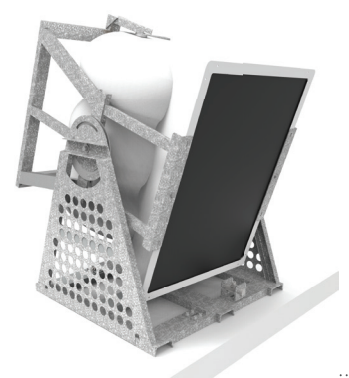

CUSTOM MOUNTING OPTIONS:

Adaptive Technologies Group
1635 E. Burnett Street | Signal Hill, CA 90755 USA
Ph: 562.424.1100 | Fax: 562.424.3520
www.adapttechgroup.com

ALWAYS INSTALL SAFETY CABLES

WARNING: Mounting and/or suspension of audio and video equipment requires experienced professionals. Improperly installed loudspeakers can result in property damage, personal injury and/or liability to the installing contractor.