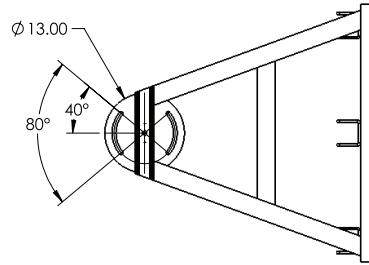

Place this long throw, wind-rated stadium horn almost anywhere. The mount's outer cage secures to structural walls, light poles measuring 10" diameter or more and even bolted to roof tops.

This versatile super-strong mounting design is produced from structural alloy steel then treated with a long lasting outdoor rated galvanized finish. Its 2-piece construction makes for an easy assembly and its components install quickly and efficiently.

STANDARD FEATURES:

- ▶ Designed exclusively for Community R6 Bass Horns
- ▶ 90° of effortless tilt adjustment
- ▶ Rated for outdoor use
- ▶ 2 piece simple assembly/installation

SPECIFICATIONS:

Material: Structural Steel
Finish: Galvanized Steel
Color: Silver
Pack count: 1 unit/carton
WLL: 400 lb / 181 kg
Weight: 500 lb / 226.75 kg

PM-R6

OUTDOOR

COMMUNITY BASSHORN POLE MOUNT

R6 -Model Specific

OUTER FRAME

FRONT VIEW

TOP VIEW

SIDE VIEW