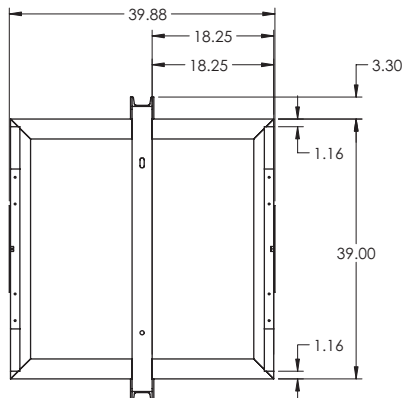

PM-R6

OUTDOOR

COMMUNITY BASSHORN POLE MOUNT

R6 -Model Specific

FRONT VIEW

ALWAYS INSTALL SAFETY CABLES

WARNING: Mounting and/or suspension of audio and video equipment requires experienced professionals. Improperly installed loudspeakers can result in property damage, personal injury and/or liability to the installing contractor.