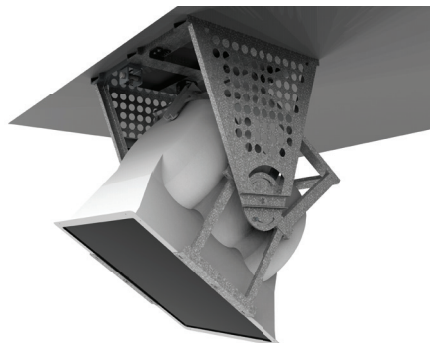

CUSTOM MOUNTING OPTIONS:

Adaptive Technologies Group
1635 E. Burnett Street | Signal Hill, CA 90755 USA
Ph: 562.424.1100 | Fax: 562.424.3520
www.adapttechgroup.com

ALWAYS INSTALL SAFETY CABLES

WARNING: Mounting and/or suspension of audio and video equipment requires experienced professionals. Improperly installed loudspeakers can result in property damage, personal injury and/or liability to the installing contractor.