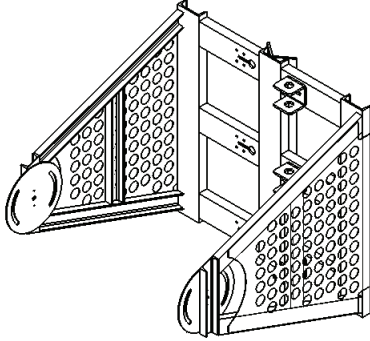

PM-R6

OUTDOOR

COMMUNITY BASSHORN POLE MOUNT

R6 -Model Specific

OUTER FRAME