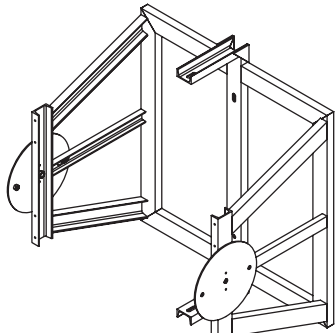

PM-R6

OUTDOOR

COMMUNITY BASSHORN POLE MOUNT

R6 -Model Specific

Adaptive's ultra-rugged 2-piece speaker mount is designed to secure and aim Community Pro's oversized R6 stadium horn outdoors from walls, roof tops and light poles.

Place this long throw, wind-rated stadium horn almost anywhere. The mount's outer cage secures to structural walls, light poles measuring 10" diameter or more and even bolted to roof tops.

This versatile super-strong mounting design is produced from structural alloy steel then treated with a long lasting outdoor rated galvanized finish. Its 2-piece construction makes for an easy assembly and its components install quickly and efficiently.

PM-R6

OUTDOOR

COMMUNITY BASSHORN POLE MOUNT

R6 -Model Specific

OUTER FRAME

FRONT VIEW

TOP VIEW

SIDE VIEW

INNER CAGE

TOP VIEW

FRONT VIEW

SIDE VIEW

ALWAYS INSTALL SAFETY CABLES

WARNING: Mounting and/or suspension of audio and video equipment requires experienced professionals. Improperly installed loudspeakers can result in property damage, personal injury and/or liability to the installing contractor.