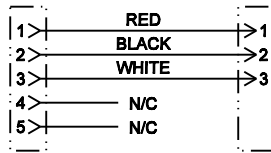

S3F5M
WIRING DIAGRAM

S3F5M
3 PIN FEMALE TO 5 PIN MALE
DMX ADAPTER

S5F3M
WIRING DIAGRAM

S5F3M
5 PIN FEMALE TO 3 PIN MALE
DMX ADAPTER