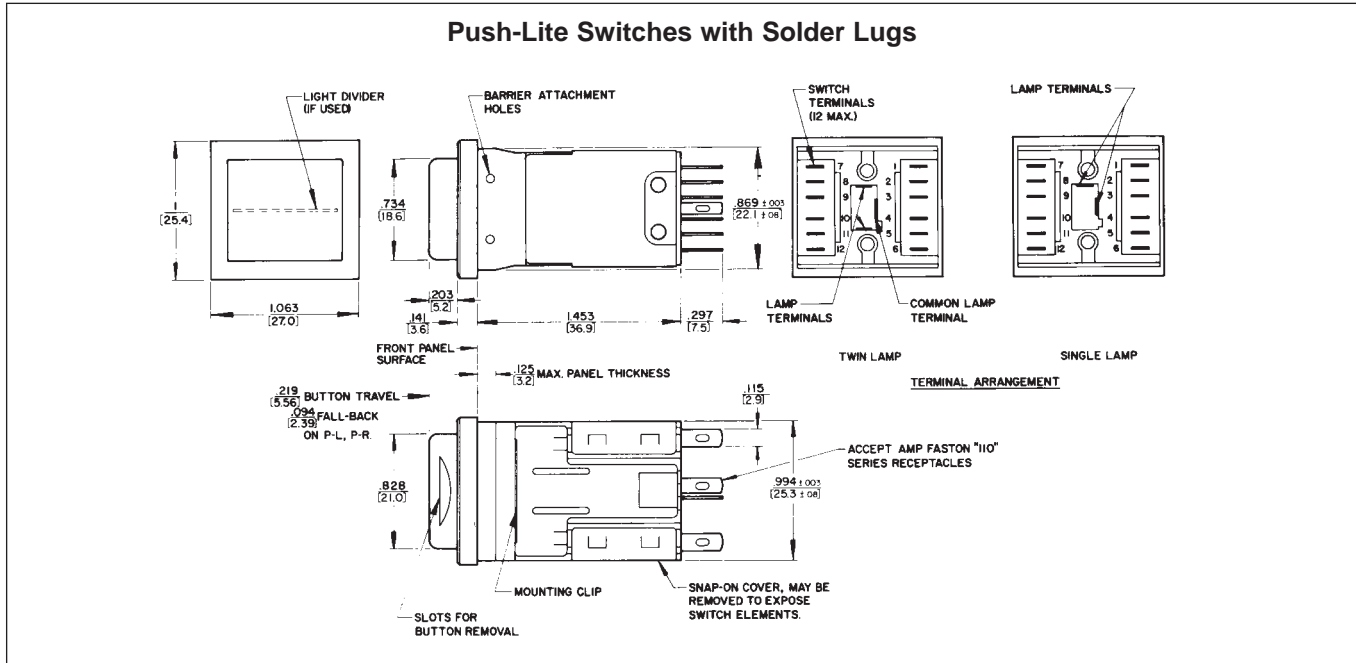

Push-Lite® SWITCHES AND INDICATORS OUTLINE DIMENSIONS

DIMENSIONS ARE FOR REFERENCE ONLY Inch
(mm)

NOTE: Contact your Switchcraft Representative for price and delivery.