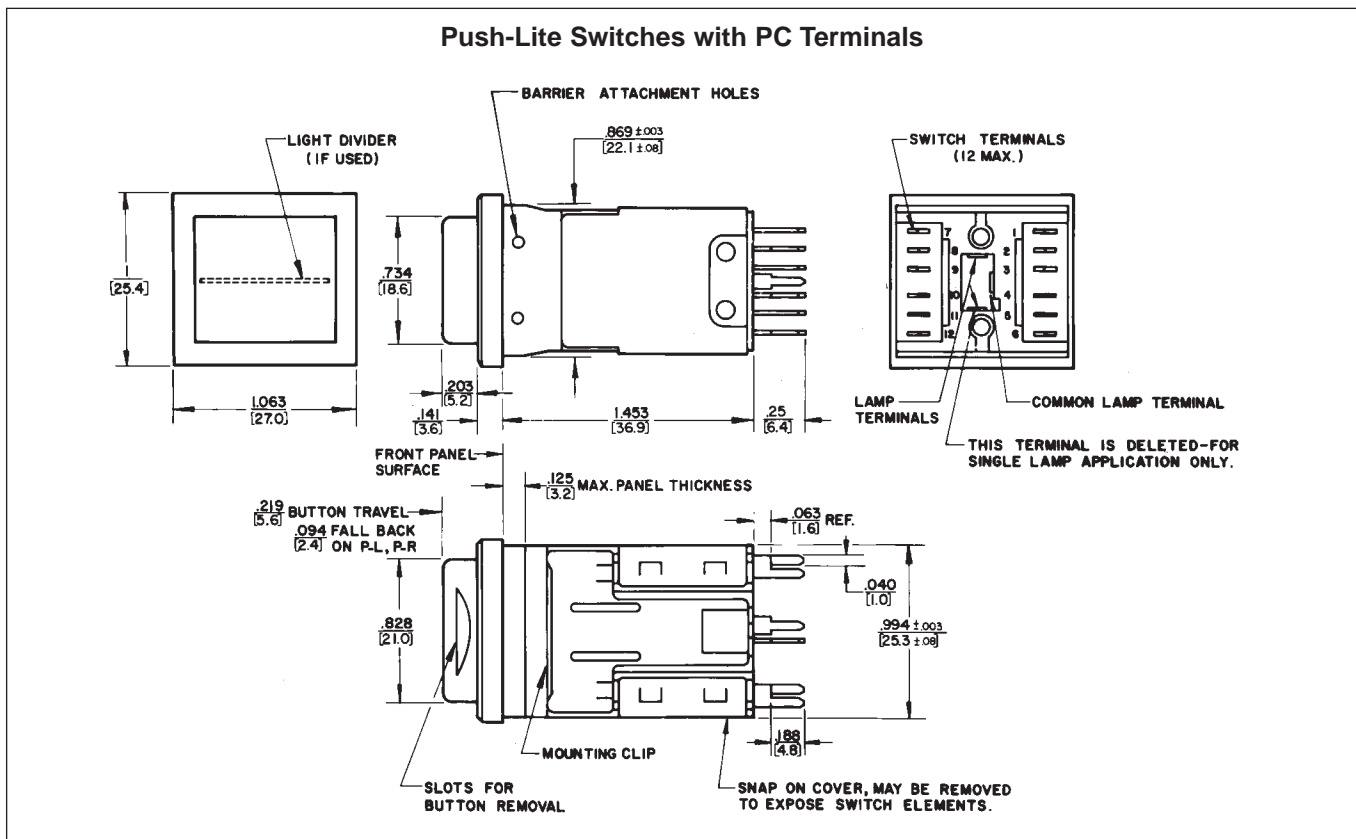

Push-Lite® SWITCHES AND INDICATORS OUTLINE DIMENSIONS

DIMENSIONS ARE FOR REFERENCE ONLY Inch
(mm)

NOTE: Contact your Switchcraft Representative for price and delivery.