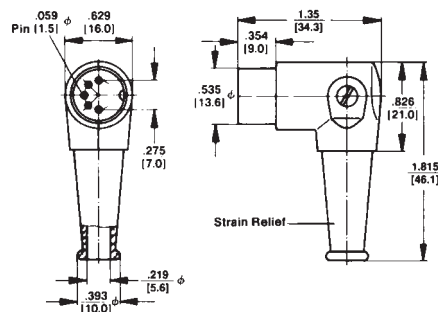

### STRAIGHT CORD PLUG with Extended Barrel

### RIGHT-ANGLE CORD PLUG with 8 Position Barrel and 30° Locking

### RIGHT-ANGLE CORD PLUG with 8 Position Barrel

05DL5M shown

DIMENSIONS ARE FOR REFERENCE ONLY  $\frac{\text{Inch}}{\text{(mm)}}$

NOTE: Contact your Switchcraft Representative for price and delivery.