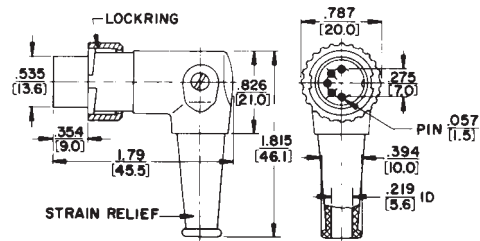

### STRAIGHT CORD PLUG with Extended Barrel

### RIGHT-ANGLE CORD PLUG with 8 Position Barrel and 30° Locking

### RIGHT-ANGLE CORD PLUG with 8 Position Barrel

05DL5M shown

DIMENSIONS ARE FOR REFERENCE ONLY  $\frac{\text{Inch}}{\text{(mm)}}$

NOTE: Contact your Switchcraft Representative for price and delivery.