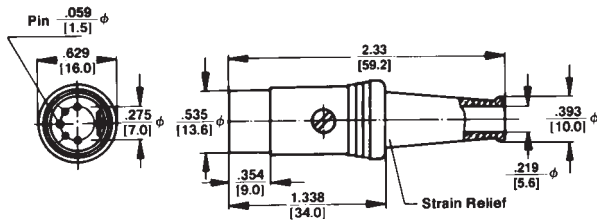

### STRAIGHT CORD PLUG with Extended Barrel

### RIGHT-ANGLE CORD PLUG with 8 Position Barrel and 30° Locking

### RIGHT-ANGLE CORD PLUG with 8 Position Barrel

05DL5M shown

DIMENSIONS ARE FOR REFERENCE ONLY  $\frac{\text{Inch}}{\text{(mm)}}$

NOTE: Contact your Switchcraft Representative for price and delivery.