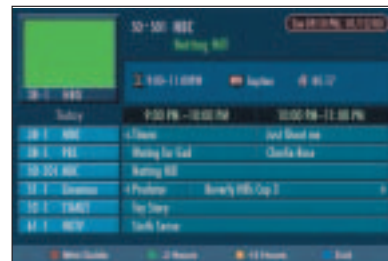

Program Guide

INPUT/OUTPUT TERMINALS

Video

- -DVI with HDCP: 1
- -Component out (Y,PB,PR) Out: 1
- -S-Video Out: 1
- -Composite (RCA) Out: 1

Sound

- -Digital sound out (Optical/Coaxial): 1/1
- -Analog (RCA) Out: 2

Misc

- -1 RF Input: (ATSC, Cable band)
- -4 arrow Remote Control

DIMENSIONS

Net Dimensions:

14¹⁵/₁₆"(W) x 3"(H) x 12³/₈"(D)

Net Weight: 7¹/₂ lbs.

SHIPPING INFORMATION

Shipping Dimensions:

18³/₄"(W) x 7³/₄"(H) x 16³/₁₆"(D)

Shipping Weight: 9³/₄ lbs.

SUPPLIED ACCESSORIES

Component and Audio cables, 2 AA batteries for the remote

ORDER CODE

SIR-T451/XAA

UPC

036725145108

Dolby is a registered trademark of Dolby Laboratories. Design and specifications are subject to change without notice. Non-metric weights and measurements are approximate.

All trademarks and service marks are property of their respective owners.

504-SS Printed in USA

© 2004 Samsung Electronics America, Inc.