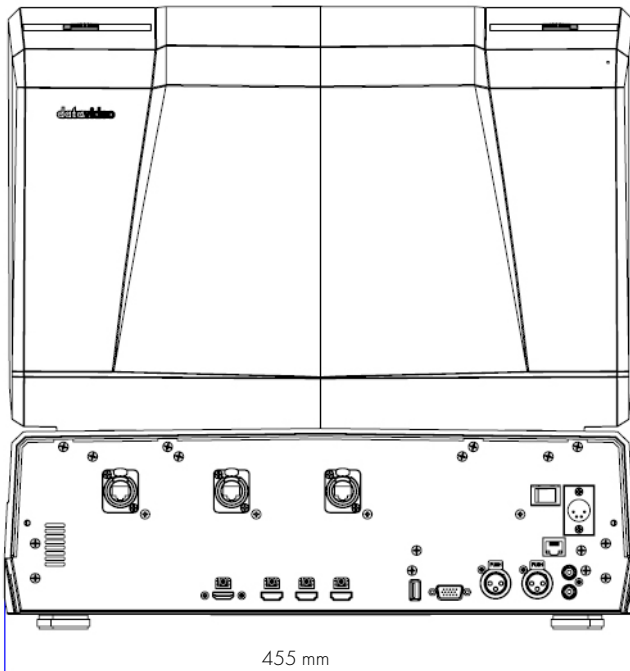

Dimensions

All measurements in millimeters (mm)