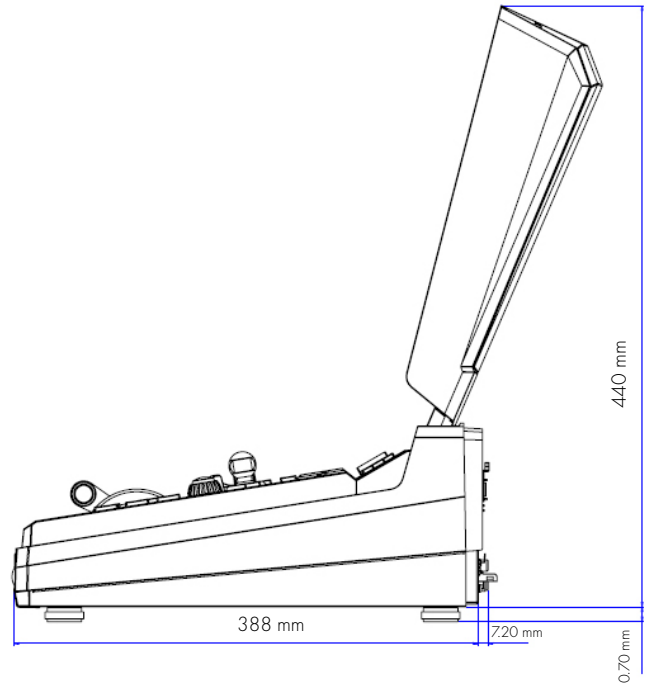

HS-1600T MARK II

4-Channel HD/SD HDBaseT Portable
Video Streaming Studio

Workflow

Dimensions

All measurements in millimeters (mm)

10,70 mm

Specifications

| | |
|---------------------------------------|--|
| Model Name | HS-1600T MKII |
| Product Name | 4-Channel HD/SD HDBaseT Portable Video Streaming Studio |
| Video Standard | HD & SD |
| Video Format | 1080p 50/59.94/60Hz 1080i 50/59.94/60Hz 720p 50/59.94/60Hz 576i/p 50Hz 480i/p 59.94Hz |
| Input Routable / Crosspoint | N/A |
| Video Input | 3 x HDBaseT 1 x HDMI |
| Computer Graphical Interface | 1 via HDMI |
| Down-Converted Output | Yes |
| Video Output | 3 x HDMI PGM 1 x HDBaseT (RJ-45) 1 x Stream Port (RJ-45) |
| Analogue Audio Input | 2 x Balanced XLR 1 x Stereo RCA (L/R) De-embedded Digital Audio |
| Analogue Audio Output | 1 x Stereo headphone |
| Digital Embedded Audio Support | Input :2 Channel Output: 2 Channel |
| Audio Delay Calibration | N/A |
| A+V Switching | N/A |
| USK | 1 x USK Lumakey support |
| DSK | N/A |
| Picture in Picture | 1 |
| Logo Insertion | N/A |
| Built-in Audio Mixer | Yes, 4 Channels |
| Built-in Monitor Display | 17.3" HD TFT LED backlit, 1920x1080 pixels |
| Built-in Intercom & Tally | N/A |
| Streaming Video Encode | H.264 / AVC, Main/ High Profile Configurable Bit-rate up to 10Mbps |
| Streaming Audio Encode | AAC-LC Configurable bit rate ranging from 32Kbps to 384Kbps Sample rate: 48KHz, 16bit |
| Streaming Protocol | TS over TCP/UDP (unicast & multicast) RTSP over HTTP/TCP/UDP (RTSP Elementary Streaming) RTMP/RTMPS (Publish) |
| Streaming Control | Web browser UI for configuration and control Socket commands |
| Recording File System | FAT, exFAT, NTFS |
| Recording File Format | MP4 |
| Recording Setting Control | Web UI for system configuration and control |
| Dimensions (LxWxH) | 455 x 355 x 134 mm |
| Weight | 17.2 Lbs (7.8 Kg), Reinforce Plastic Case |
| Accessory | CB-60/61/62 |
| Dimensions (LxWxH) | 455 x 355 x 134 mm |
| Weight | 17.2 Lbs (7.8 Kg), Reinforce Plastic Case |
| Power | DC 48V, 4.16A |
| Operating Temp. Range | 0~40 °C |