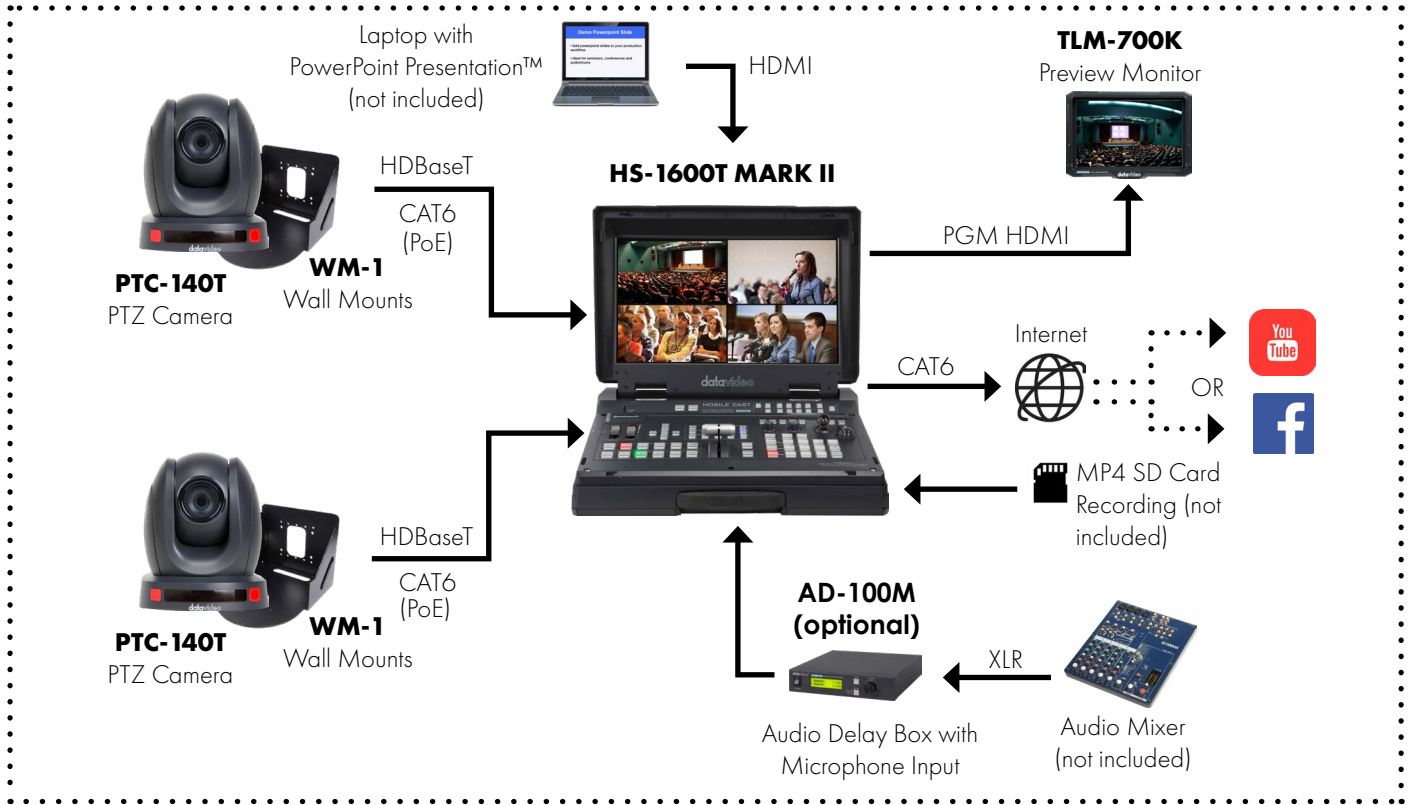

HS-1600T MARK II

4-Channel HD/SD HDBaseT Portable
Video Streaming Studio

Workflow