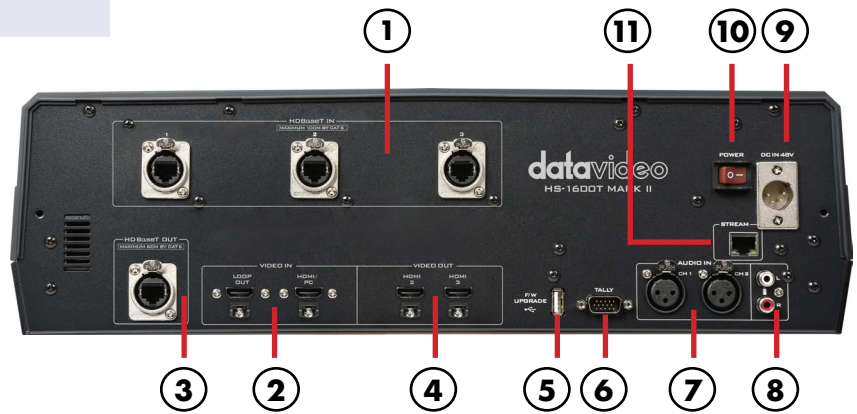

HS-1600T MARK II

4-Channel HD/SD HDBaseT Portable Video Streaming Studio

Rear Panel I/O Function

1. HDBaseT Port IN x 3
2. HDMI Video IN
3. HDBaseT Port OUT x 1
4. HDMI Video OUT x 2
5. USB F/W Upgrade Port
6. TALLY Output Port
7. AUDIO IN – XLR Balanced CH1/CH2
8. AUDIO IN – Stereo RCA (Left/Right)
9. DC IN
10. Power Switch
11. Stream Port