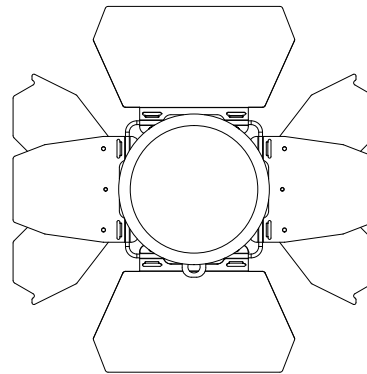

DRAWN D.Gooch	DATE 11/6/2019	TITLE OF625BARDOORV2
 © Chauvet & Sons, LLC (2019) All Product specifications and dimensions are subject to change without notice		
SCALE: 1:8		

DRAWN D.Gooch	DATE 11/6/2019	TITLE OF625BARDOORV2
------------------	-------------------	-------------------------

CHAUVET
PROFESSIONAL

© Chauvet & Sons, LLC (2019)
All Product specifications and dimensions are
subject to change without notice

SCALE: 1:8