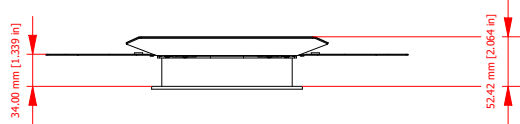

DRAWN D.Gooch	DATE 11/6/2019	TITLE OF625BARDOORV2
 © Chauvet & Sons, LLC (2019) All Product specifications and dimensions are subject to change without notice		
SCALE: 1:8		

DRAWN D.Gooch	DATE 11/6/2019	TITLE OF625BARDOORV2
------------------	-------------------	-------------------------