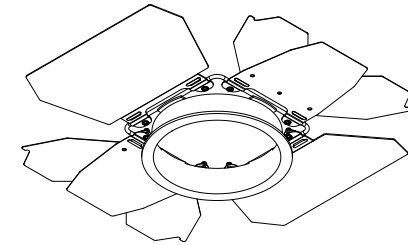

DRAWN D.Gooch	DATE 11/6/2019	TITLE OF625BARDOORV2
 © Chauvet & Sons, LLC (2019) All Product specifications and dimensions are subject to change without notice		
SCALE: 1:8		

DRAWN D.Gooch	DATE 11/6/2019	TITLE OF625BARDOORV2
------------------	-------------------	-------------------------

CHAUVET
PROFESSIONAL

© Chauvet & Sons, LLC (2019)
All Product specifications and dimensions are
subject to change without notice

SCALE: 1:8