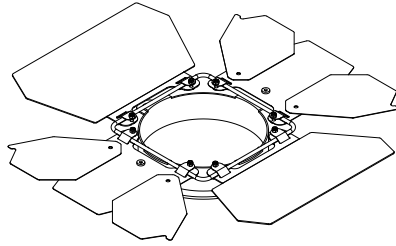

DRAWN D.Gooch	DATE 11/6/2019	TITLE OF625BARDOORV2
 © Chauvet & Sons, LLC (2019) All Product specifications and dimensions are subject to change without notice		
SCALE: 1:8		

DRAWN D.Gooch	DATE 11/6/2019	TITLE OF625BARDOORV2
------------------	-------------------	-------------------------