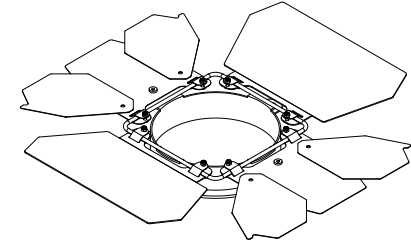

DRAWN D.Gooch	DATE 11/6/2019	TITLE OF625BARDOORV2
 © Chauvet & Sons, LLC (2019) All Product specifications and dimensions are subject to change without notice		
SCALE: 1:8		

DRAWN D.Gooch	DATE 11/6/2019	TITLE OF625BARDOORV2
------------------	-------------------	-------------------------