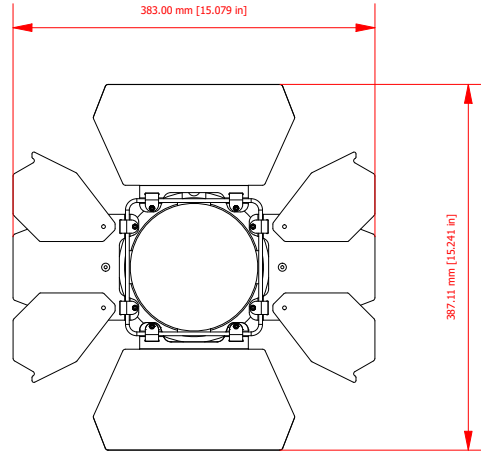

DRAWN D.Gooch	DATE 11/6/2019	TITLE OF625BARDOORV2
 © Chauvet & Sons, LLC (2019) All Product specifications and dimensions are subject to change without notice		
SCALE: 1:8		

DRAWN D.Gooch	DATE 11/6/2019	TITLE OF625BARDOORV2
------------------	-------------------	-------------------------

CHAUVET
PROFESSIONAL

© Chauvet & Sons, LLC (2019)
All Product specifications and dimensions are
subject to change without notice

SCALE: 1:8