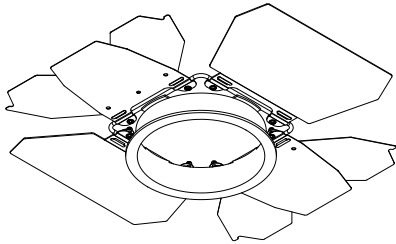

DRAWN D.Gooch	DATE 11/6/2019	TITLE OF625BARDOORV2
 © Chauvet & Sons, LLC (2019) All Product specifications and dimensions are subject to change without notice		
SCALE: 1:8		

DRAWN D.Gooch	DATE 11/6/2019	TITLE OF625BARDOORV2
------------------	-------------------	-------------------------

CHAUVET
PROFESSIONAL

© Chauvet & Sons, LLC (2019)
All Product specifications and dimensions are
subject to change without notice

SCALE: 1:8