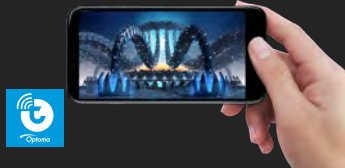

Ultra Short Throw
Easy place and play setup.

SmartFIT²

Image alignment system ensures hassle free setup using a smartphone.

-  Bright 3,000 lumens laser light source with 2,000,000:1 contrast ratio
-  RGBRGB Color Wheel for Rich Cinematic Color and Stunning HDR
-  Dolby Digital and Dolby Digital Plus passthrough via HDMI ARC or S/PDIF

TapCast

Use your mobile device with the TapCast companion app to easily cast images, documents and screen share from supported devices.

Digital Art Exhibit by FRAMED¹

Bring creative expression to your home. Transform the CinemaX P2 into a digital art canvas that's brought to life by projecting curated artworks from renowned digital artists by FRAMED, a digital art canvas showcasing platform.