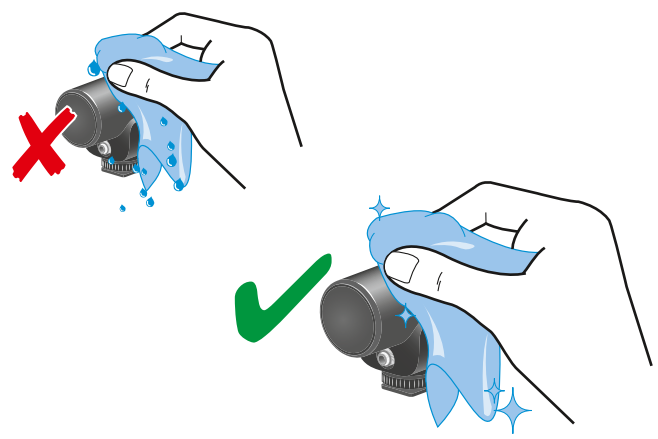

Setup

Accessory

Specifications

Transducer principle	pre-polarized condenser
Frequency response	40 to 20,000 Hz
Pick-up pattern	super cardioid
Sensitivity at 1 kHz	- 33 dB V/Pa
Max. SPL at 1 kHz	120 dB SPL
Equivalent noise level	20 dB SPL(A)
Plug-in power required	2 - 10V
Color	black
Connector	3.5 mm jack
Dimensions	69 x 60 x 39 mm
Weight	48 g

Cleaning

Polar pattern and frequency response