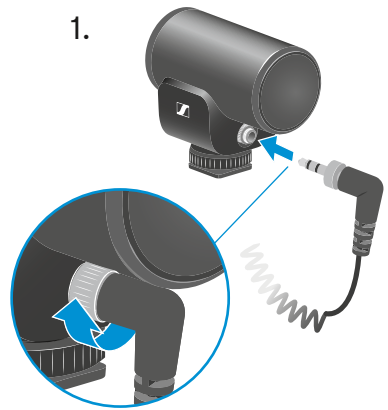

Setup

1.

2.

3.

Setup

Accessory

Specifications

Transducer principle	pre-polarized condenser
Frequency response	40 to 20,000 Hz
Pick-up pattern	super cardioid
Sensitivity at 1 kHz	- 33 dB V/Pa
Max. SPL at 1 kHz	120 dB SPL
Equivalent noise level	20 dB SPL(A)
Plug-in power required	2 - 10V
Color	black
Connector	3.5 mm jack
Dimensions	69 x 60 x 39 mm
Weight	48 g