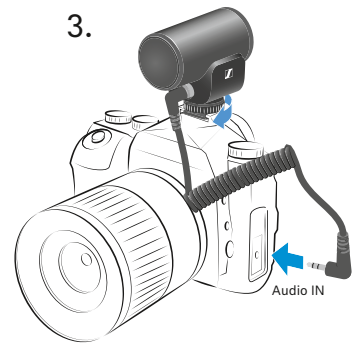

Setup

1.

2.

3.

Setup

Accessory

Specifications

Transducer principle	pre-polarized condenser
Frequency response	40 to 20,000 Hz
Pick-up pattern	super cardioid
Sensitivity at 1 kHz	- 33 dB V/Pa
Max. SPL at 1 kHz	120 dB SPL
Equivalent noise level	20 dB SPL(A)
Plug-in power required	2 - 10V
Color	black
Connector	3.5 mm jack
Dimensions	69 x 60 x 39 mm
Weight	48 g