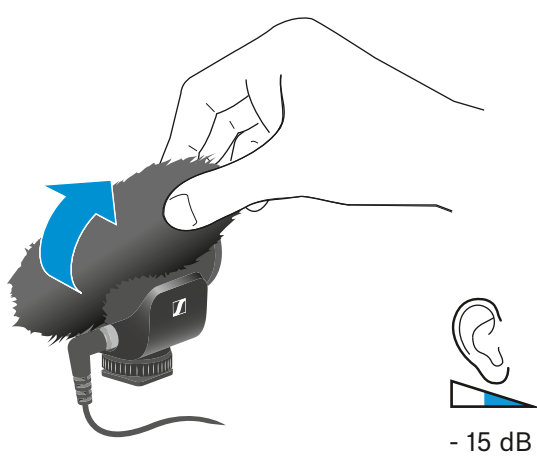

Setup

1.

2.

3.

Setup

Accessory

Specifications

Transducer principle	pre-polarized condenser
Frequency response	40 to 20,000 Hz
Pick-up pattern	super cardioid
Sensitivity at 1 kHz	- 33 dB V/Pa
Max. SPL at 1 kHz	120 dB SPL
Equivalent noise level	20 dB SPL(A)
Plug-in power required	2 - 10V
Color	black
Connector	3.5 mm jack
Dimensions	69 x 60 x 39 mm
Weight	48 g