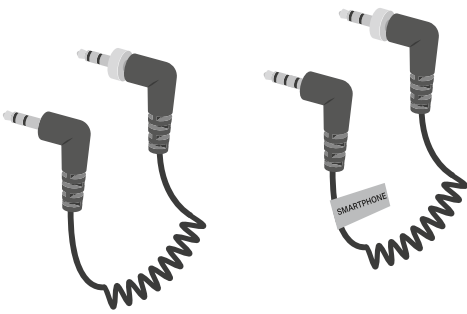

Setup

1.

2.

3.

Setup

Accessory

Specifications

Transducer principle	pre-polarized condenser
Frequency response	40 to 20,000 Hz
Pick-up pattern	super cardioid
Sensitivity at 1 kHz	- 33 dB V/Pa
Max. SPL at 1 kHz	120 dB SPL
Equivalent noise level	20 dB SPL(A)
Plug-in power required	2 - 10V
Color	black
Connector	3.5 mm jack
Dimensions	69 x 60 x 39 mm
Weight	48 g