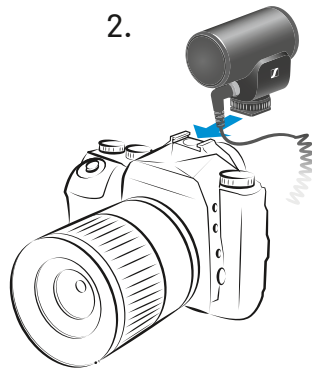

Setup

1.

2.

3.

Setup

Accessory

Specifications

Transducer principle	pre-polarized condenser
Frequency response	40 to 20,000 Hz
Pick-up pattern	super cardioid
Sensitivity at 1 kHz	- 33 dB V/Pa
Max. SPL at 1 kHz	120 dB SPL
Equivalent noise level	20 dB SPL(A)
Plug-in power required	2 - 10V
Color	black
Connector	3.5 mm jack
Dimensions	69 x 60 x 39 mm
Weight	48 g