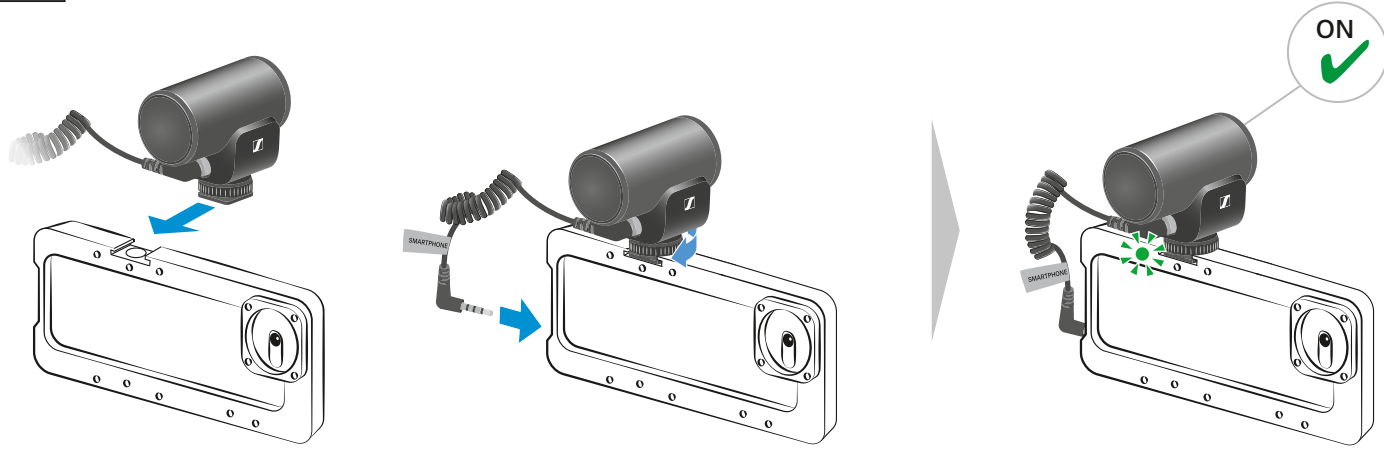

Setup

1.

2.

3.

Setup

Accessory

Specifications

Transducer principle	pre-polarized condenser
Frequency response	40 to 20,000 Hz
Pick-up pattern	super cardioid
Sensitivity at 1 kHz	- 33 dB V/Pa
Max. SPL at 1 kHz	120 dB SPL
Equivalent noise level	20 dB SPL(A)
Plug-in power required	2 - 10V
Color	black
Connector	3.5 mm jack
Dimensions	69 x 60 x 39 mm
Weight	48 g