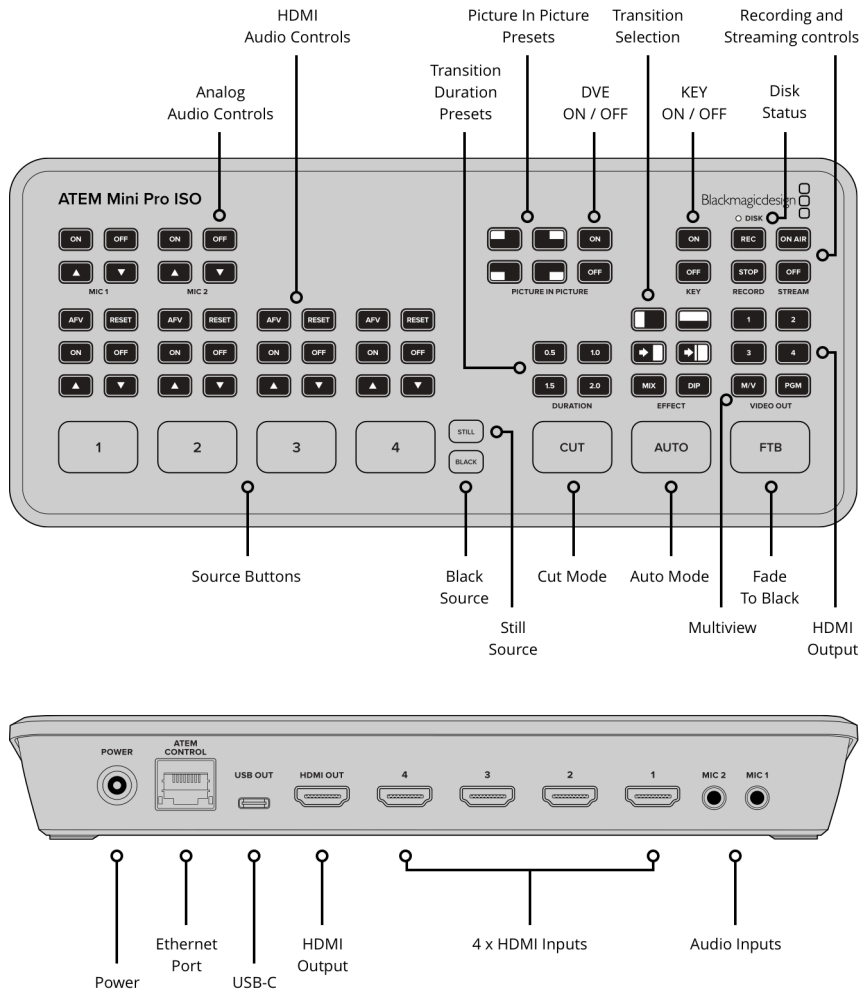

ATEM Mini Pro ISO

\$895

Affordable live switcher with 4 standards converted HDMI inputs, USB webcam out, audio mixer with EQ and dynamics, 2D DVE, transitions, green screen chroma key, 20 stills for titles and much more! ATEM Mini Pro also includes recording to USB disks in H.264 format, a built in hardware streaming engine for YouTube Live, Facebook, Twitch and more, plus multiview to see all cameras on a single monitor. Plus with the ATEM Mini Pro ISO model you also get recording of 5 streams including all input as clean feeds for editing, plus a DaVinci project file for fast edit turnaround and Blackmagic RAW file relinking for finishing in Ultra HD.

2 x 3.5mm stereo mini jack.

Total Audio Outputs

None, embedded audio only.

Timecode Connection

None

HDMI Video Inputs

4 x HDMI type A, 10-bit HD switchable.
2 channel embedded audio.

Video Input Re-Sync

On all 4 HDMI inputs.

Frame Rate and Format Converters

On all 4 HDMI inputs.

HDMI Program Outputs

1

Ethernet

Ethernet supports 10/100/1000 BaseT for live streaming, software control, software updates and direct or network panel connection.

Computer Interface

1 x USB Type-C 3.1 Gen 1 for external drive recording, webcam out, software control, software updates and panel connection.

Standards

HD Video Input Standards

720p50, 720p59.94, 720p60
 1080p23.98, 1080p24, 1080p25,
 1080p29.97, 1080p30, 1080p50,
 1080p59.94, 1080p60
 1080i50, 1080i59.94, 1080i60