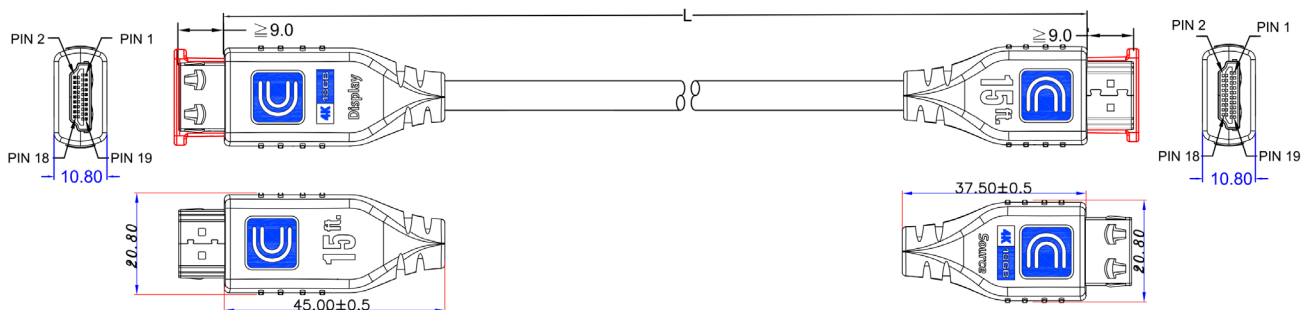

Active Lengths 12ft, 15ft and 20ft