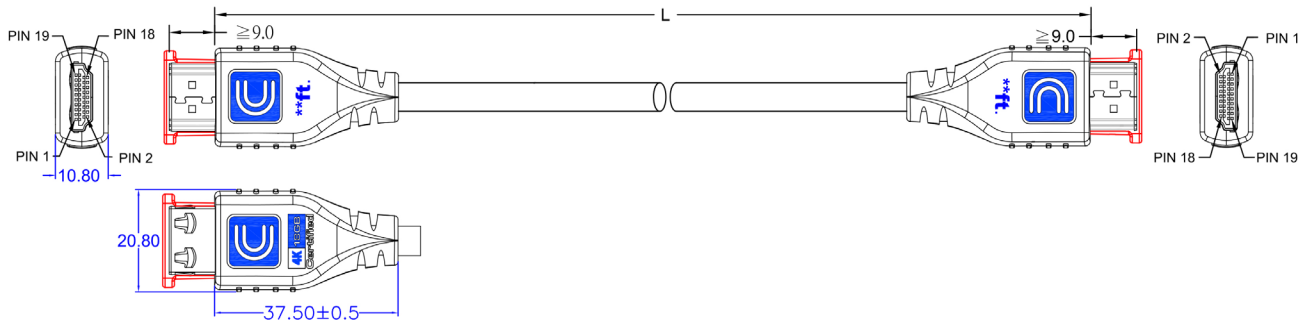

MicroFlex Pro AV/IT Certified 4K60 18G High Speed HDMI Cables with ProGrip®

Specifications

Performance Grade: Best
Connector Type 1: HDMI Male w/ ProGrip
Connector Type 2: HDMI Male w/ ProGrip
Bandwidth or Speed: 18Gbps up to 20ft. Lengths 12ft, 15ft, and 20ft are active and directional
Resolution: 4K @ 60Hz 4:4:4
Gauge: 30AWG
Center Conductor: Tinned Copper
Connector Finish: 24K Gold Plated
Shielding: Triple Shielded, Inner 100% Aluminum Mylar Wrap, Outer 100% Aluminum Mylar Wrap, 85% Tinned Copper Braid
HDCP and CEC Compliant: Yes

Category 2 Certified: Yes
Ethernet Capability: Yes
Supports Audio Return Channel: Yes
3D Ready: Yes
UL Rated: Yes
RoHS Compliant: Yes
Cable Outer Diameter: 0.24" (6.0 mm)
Jacket Type: Xtra-Flex PVC
Temperature Rating: 80 deg C
Voltage: 30V
Warranty: Lifetime

Lengths up to 9ft