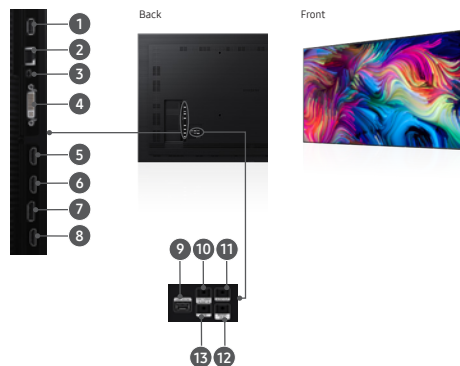

Connectivity

1. USB2.0 (1.0A)
2. RJ45
3. RS232C In
4. DVI / MagicInfo In
5. HDMI In 1 (ARC)
6. HDMI In 2 (Daisy Chain In)
7. DP In (Daisy Chain In)
8. HDMI Out (Daisy Chain Out)
9. USB 2.0 (0.5A)
10. DVI / HDMI Audio In
11. Audio Out
12. RS232C Out
13. IR In

ProCare

Samsung ProCare Indoor Display Solutions

- Fast Track with White Glove Next Business Day¹ Service
  - Includes tech-assisted exchange of display: Technician removes original unit, installs replacement and ships non-working unit to Samsung
- Fast Track Next Business Day Exchange
  - Return shipping label provided, customer returns original unit in new unit's box
- Available on sizes 32"-85"
- 3-5 year terms available

Learn More samsung.com/business insights.samsung.com samsung.com/b2bdigitalsignage

Product Support 1-866-SAM4BIZ

Follow Us youtube.com/samsungbizusa [@SamsungBizUSA](https://twitter.com/SamsungBizUSA)

SAMSUNG