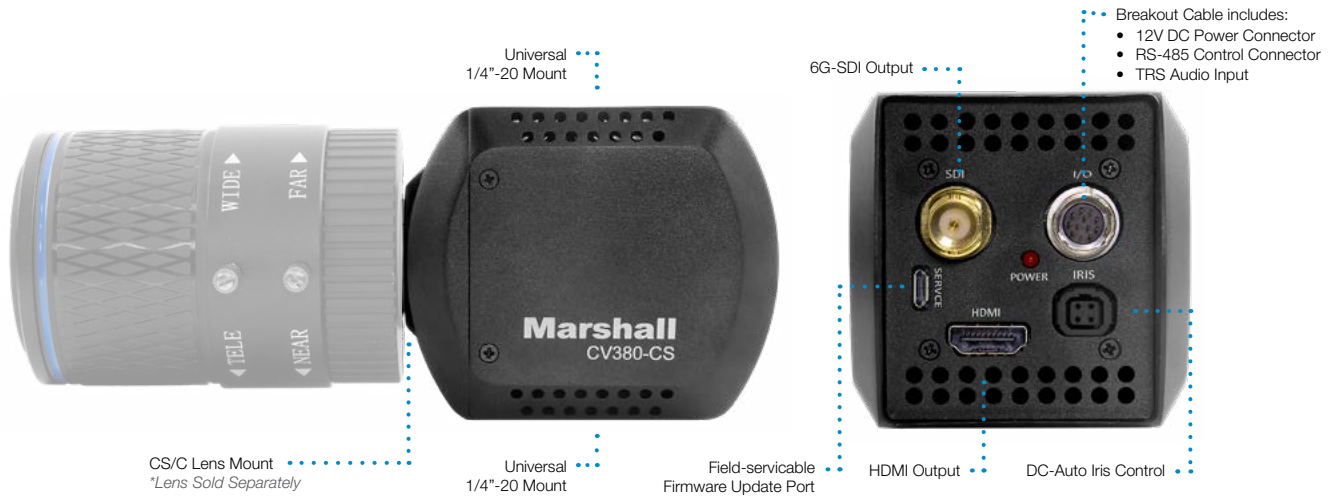

Marshall

BROADCAST & PRO AV

CV380-CS TRUE4K 4096x2160p30

TRUE4K

ULTRA HD

6GSDI

HDMI

LENS
OPTIONS

RS-485
CONTROL

The Marshall CV380-CS is a compact, true 4K camera built around an 8.5-Megapixel, 1/2.5-inch sensor that delivers ultra-crisp, clear true 4K resolution in 4096x2160p. The CV380-CS contains a single 6G (BNC) output with 6G/3G/HD-SDI capability and a simultaneous HDMI output. The flexible CS/C lens mount offers a wide variety of lens options with DC Auto-Iris plug-in ability.

The CV380-CS is a versatile and powerful camera solution in an easy-to-understand design. Remote adjust and match control is delivered via RS485 (Visca) or OSD menu joystick on breakout-cable. A wide range of picture adjustment settings are available such as paint (red/blue), white balance, gain control, pedestal (blacks), exposure, gamma, and more. The CV380-CS delivers ultra-clear 4K or UHD video while maintaining a discrete presence. Use it to capture wide 4096x2160 (4K) video and pull HD frames in post, or as a flexibility spill-over shot, or for unique points-of-view and more.

PRODUCT FEATURES

- 6G-SDI (single BNC) & HDMI 1.4 outputs
- 8.5 Megapixel (1/2.5") sensor (4:2:2)
- CS/C-mount for Varifocal or Fixed lenses
- True-4K: 4096 x 2160p @ 30, 29.97, 25, 24, 23.98 fps
- Ultra-HD: 3840 x 2160p @ 30, 29.97, 25, 24, 23.98 fps
- HD (Progressive): 1080p / 720p @ 60, 59.94, 50, 30, 29.97, 25, 24, 23.98 fps
- HD (Interlaced): 1920 x 1080i @ 60, 59.94, 50 fps
- TRS stereo audio inputs (mic & line level)
- Remote adjust and match through RS485 (Visca) or OSD menu joystick
- Wide range of broadcast picture adjustment settings