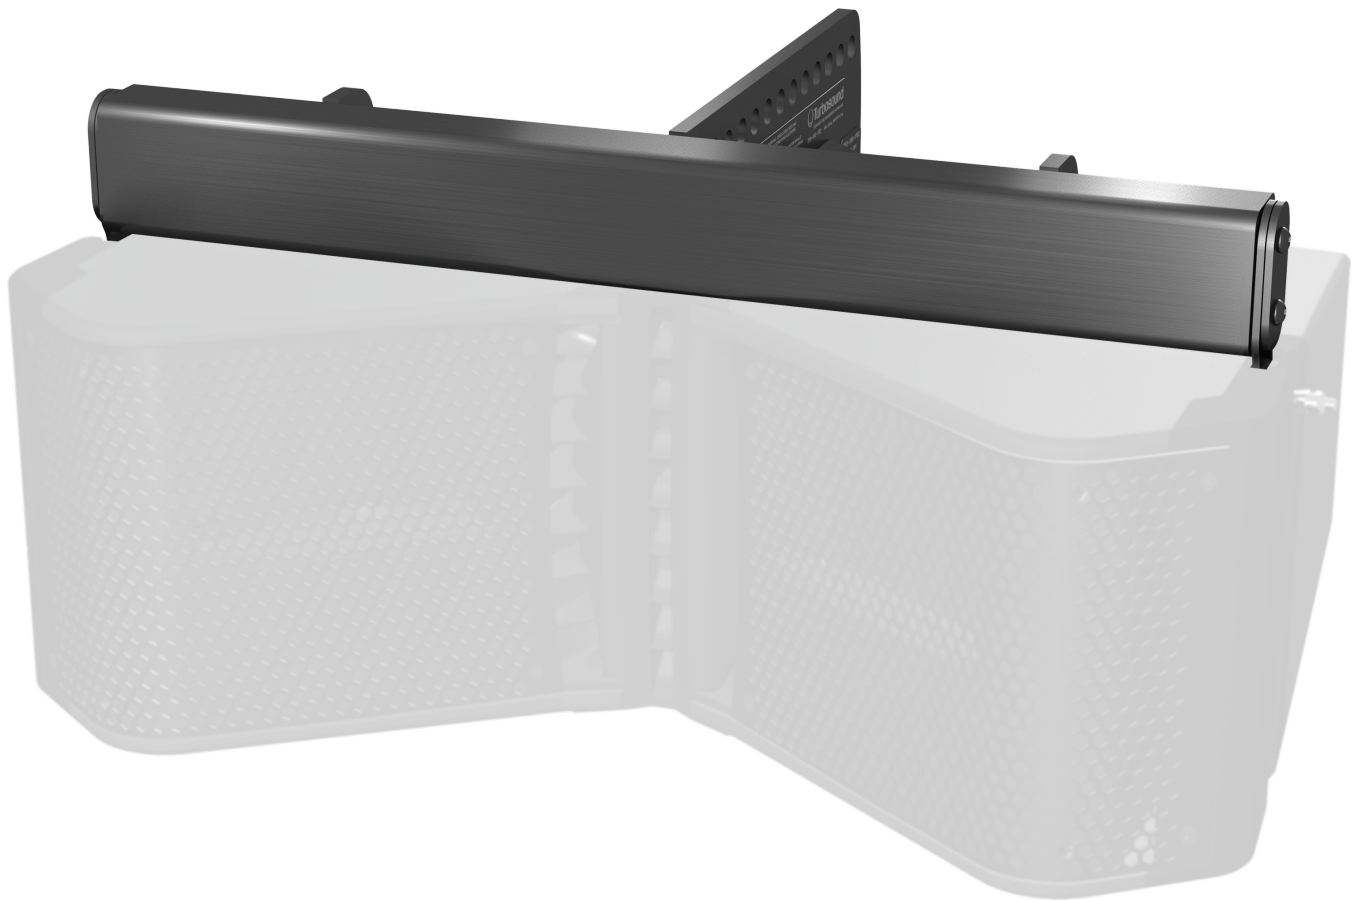

Accessories

FLASHLINE TFS-550-FB2

Flybar for TFS-550H and TFS-550L for
Installation Applications

For service, support or more information contact the TURBOSOUND location nearest you:

Europe
MUSIC Tribe Brands UK Ltd.
Tel: +44156 273 2290
Email: CARECrea@music-group.com
CAREEnte@music-group.com
CARELife@music-group.com

USA/Canada
MUSIC Tribe Commercial NV Inc.
Tel: +1 702.800 8290
Email: CARECrea@music-group.com
CAREEnte@music-group.com
CARELife@music-group.com

Japan
MUSIC Tribe Services JP K.K.
Tel: +81 3 6231 0453
Email: CARECrea@music-group.com
CAREEnte@music-group.com
CARELife@music-group.com

MUSIC Tribe accepts no liability for any loss which may be suffered by any person who relies either wholly or in part upon any description, photograph, or statement contained herein. Technical specifications, appearances and other information are subject to change without notice. All trademarks are the property of their respective owners. MIDAS, KLARK TEKNIK, LAB GRUPPEN, LAKE, TANNÖY, TURBOSOUND, TC ELECTRONIC, TC HELICON, BEHRINGER, BUGERA and COOLAUDIO are trademarks or registered trademarks of MUSIC Tribe Global Brands Ltd. © MUSIC Tribe Global Brands Ltd. 2018 All rights reserved.