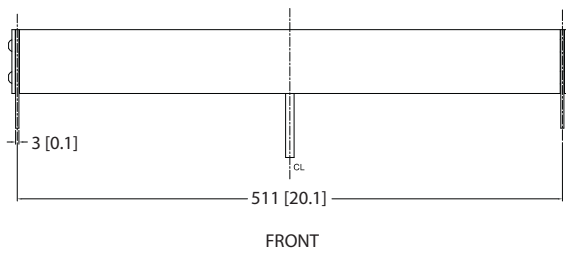

Accessories

FLASHLINE

TFS-550-FB2

Flybar for TFS-550H and TFS-550L for Installation Applications

Dimensions