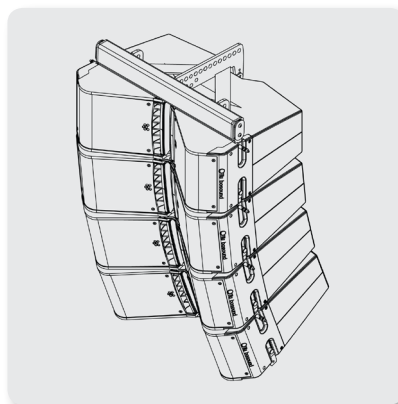

# FLASHLINE TFS-550-FB2

Flybar for TFS-550H and TFS-550L for Installation Applications

- Custom designed fly bar for rigging TFS-550 line arrays
- Flies up to 12 TFS-550H elements or 6 TFS-550L sub woofers with a 10:1 Safety factor
- Steel construction with semi matt black powder coat finish
- Multiple pick points for suspension from a single pulley
- 10-Year Warranty Program\*
- Designed and engineered in the U.K.

The TFS-550-FB2 flybar is designed to safely suspend up to twelve (12) TFS-550H or six (6) TFS-550L enclosures in a vertical array, either as unique or mixed arrays with a 10:1 safety factor. The flybar is secured to the uppermost speaker enclosure using the quick lock pins supplied with the cabinet, with additional enclosures attached in a similar manner below the previous element.

The rear attachment point allows for desired angle positioning, which is determined by the venue or user's requirements.