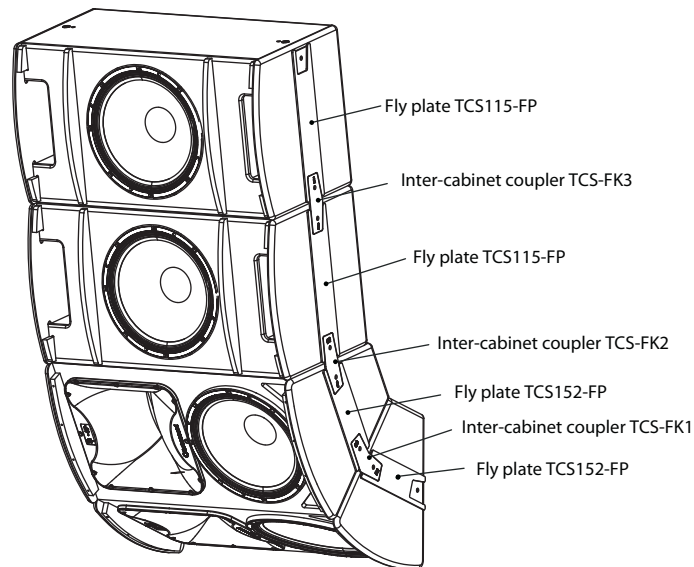

The TCS-FK2-WH consists of a pair of steel inter-cabinet couplers specifically designed to link either TCS115B-WH and TCS122-WH, or TCS115B-WH and TCS152-WH cabinets together. The matt white powder coated couplers fit into the recesses provided in the fly plates, and are secured using the M10 bolts and washers supplied with their respective fly plate kits.

TCS-FK2-WH

Inter-Cabinet Couplers for TCS115B and TCS122 or TCS152 (White)

Contents

Mounting and Rigging

The TCS-FK2 inter-cabinet coupler is designed to work with [TCS122](#) and [TCS152](#) series cabinets. It allows the cabinets to be configured with a TCS115B subwoofer, using a [TCS122-FP](#) or [TCS152-FP](#) fly plate kit, and a TCS115-FP fly plate kit.

Vertical array using fly plates and inter-cabinet couplers on left and right.

Accessories

ATHENS

TCS-FK2-WH

Inter-Cabinet Couplers for TCS115B and
TCS122 or TCS152 (White)

Accessories

ATHENS

TCS-FK2-WH