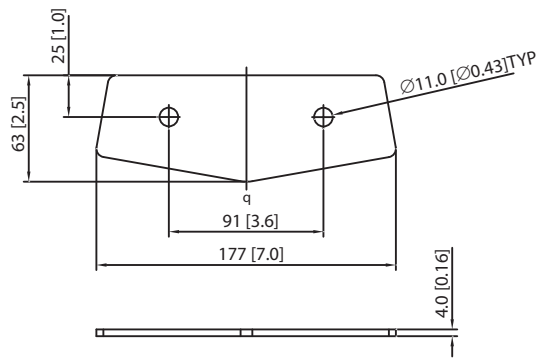

Accessories

ATHENS

TCS-FK2-WH

Inter-Cabinet Couplers for TCS115B and
TCS122 or TCS152 (White)

Dimensions