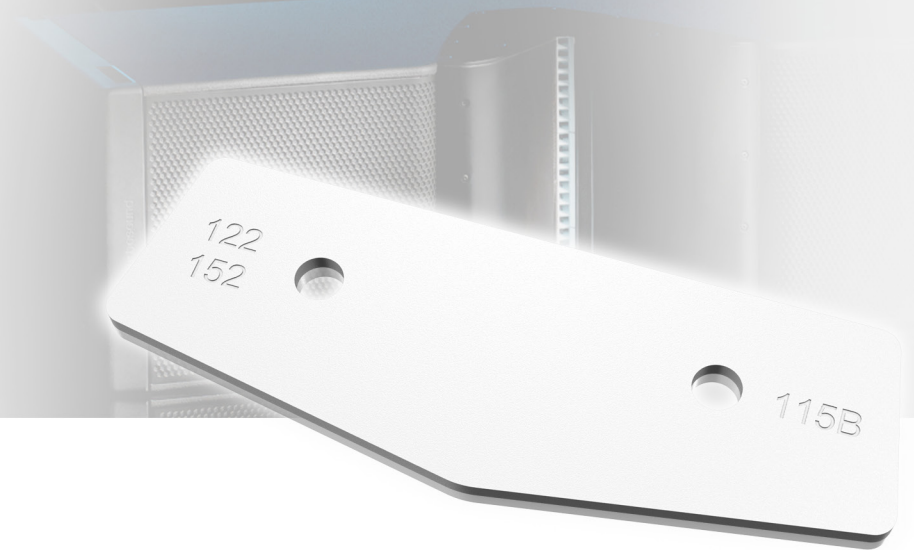

Accessories

ATHENS

TCS-FK2-WH

Inter-Cabinet Couplers for TCS115B and TCS122 or TCS152 (White)

- Inter-cabinet couplers for TCS loudspeakers
- Arrays TCS115B with TCS122 or TCS152
- Hard wearing semi matt white powder coat finish
- 10-Year Warranty Program*
- Designed and engineered in the U.K.

The TCS-FK2-WH consists of a pair of steel inter-cabinet couplers specifically designed to link either TCS115B-WH and TCS122-WH, or TCS115B-WH and TCS152-WH cabinets together. The matt white powder coated couplers fit into the recesses provided in the fly plates, and are secured using the M10 bolts and washers supplied with their respective fly plate kits.

TCS-FK2-WH

Inter-Cabinet Couplers for TCS115B and TCS122 or TCS152 (White)

Contents

Mounting and Rigging

The TCS-FK2 inter-cabinet coupler is designed to work with [TCS122](#) and [TCS152](#) series cabinets. It allows the cabinets to be configured with a TCS115B subwoofer, using a [TCS122-FP](#) or [TCS152-FP](#) fly plate kit, and a TCS115-FP fly plate kit.