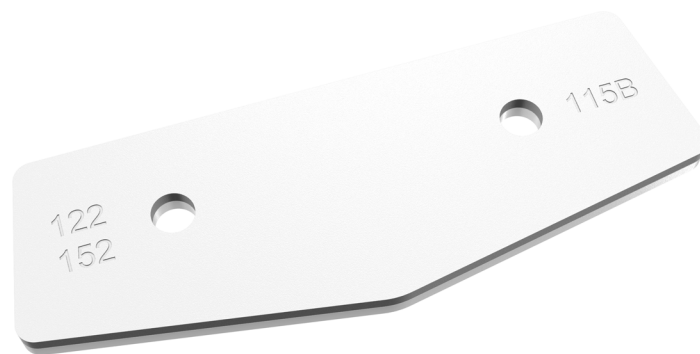

Accessories

ATHENS

TCS-FK2-WH

Inter-Cabinet Couplers for TCS115B and
TCS122 or TCS152 (White)

For service, support or more information contact the TURBOSOUND location nearest you:

Europe
MUSIC Tribe Brands UK Ltd.
Tel: +44156 273 2290
Email: CARECrea@music-group.com
CAREnte@music-group.com
CARELife@music-group.com

USA/Canada
MUSIC Tribe Commercial NV Inc.
Tel: +1 702 800 8290
Email: CARECrea@music-group.com
CAREnte@music-group.com
CARELife@music-group.com

Japan
MUSIC Tribe Services JP K.K.
Tel: +81 3 6231 0453
Email: CARECrea@music-group.com
CAREnte@music-group.com
CARELife@music-group.com

MUSIC Tribe accepts no liability for any loss which may be suffered by any person who relies either wholly or in part upon any description, photograph, or statement contained herein. Technical specifications, appearances and other information are subject to change without notice. All trademarks are the property of their respective owners. MIDAS, KLARK TEKNIK, LAB GRUPPEN, LAKE, TANNOY, TURBOSOUND, TC ELECTRONIC, TC HELICON, BEHRINGER, BUGERA and COOLAUDIO are trademarks or registered trademarks of MUSIC Tribe Global Brands Ltd. © MUSIC Tribe Global Brands Ltd. 2018 All rights reserved.