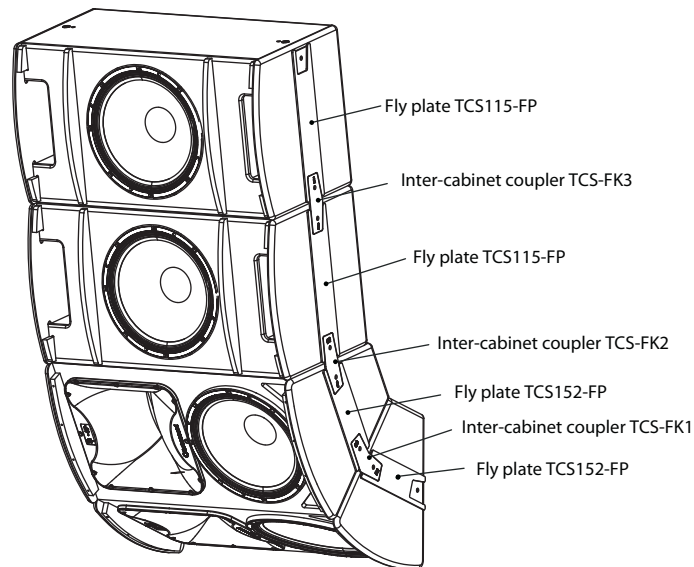

The TCS-FK2 consists of a pair of steel inter-cabinet couplers specifically designed to link either TCS115B and TCS122, or TCS115B and TCS152 cabinets together. The matt black powder coated couplers fit into the recesses provided in the fly plates, and are secured using the M10 bolts and washers supplied with their respective fly plate kits.

*Warranty details can be found at musictri.be.

Accessories

ATHENS TCS-FK2

Inter-Cabinet Couplers for TCS115B and
TCS122 or TCS152

Dimensions

Accessories

ATHENS TCS-FK2

Inter-Cabinet Couplers for TCS115B and
TCS122 or TCS152

Contents

Mounting and Rigging

The TCS-FK2 inter-cabinet coupler is designed to work with TCS122 and TCS152 series cabinets. It allows the cabinets to be configured with a TCS115B subwoofer, using a TCS122-FP or TCS152-FP fly plate kit, and a TCS115-FP fly plate kit.

Vertical array using fly plates and inter-cabinet couplers on left and right.

Accessories

ATHENS TCS-FK2

Inter-Cabinet Couplers for TCS115B and
TCS122 or TCS152

Accessories

ATHENS TCS-FK2

Inter-Cabinet Couplers for TCS115B and
TCS122 or TCS152