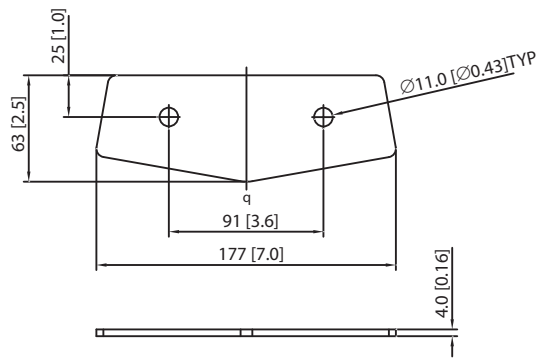

Accessories

ATHENS TCS-FK2

Inter-Cabinet Couplers for TCS115B and
TCS122 or TCS152

Dimensions