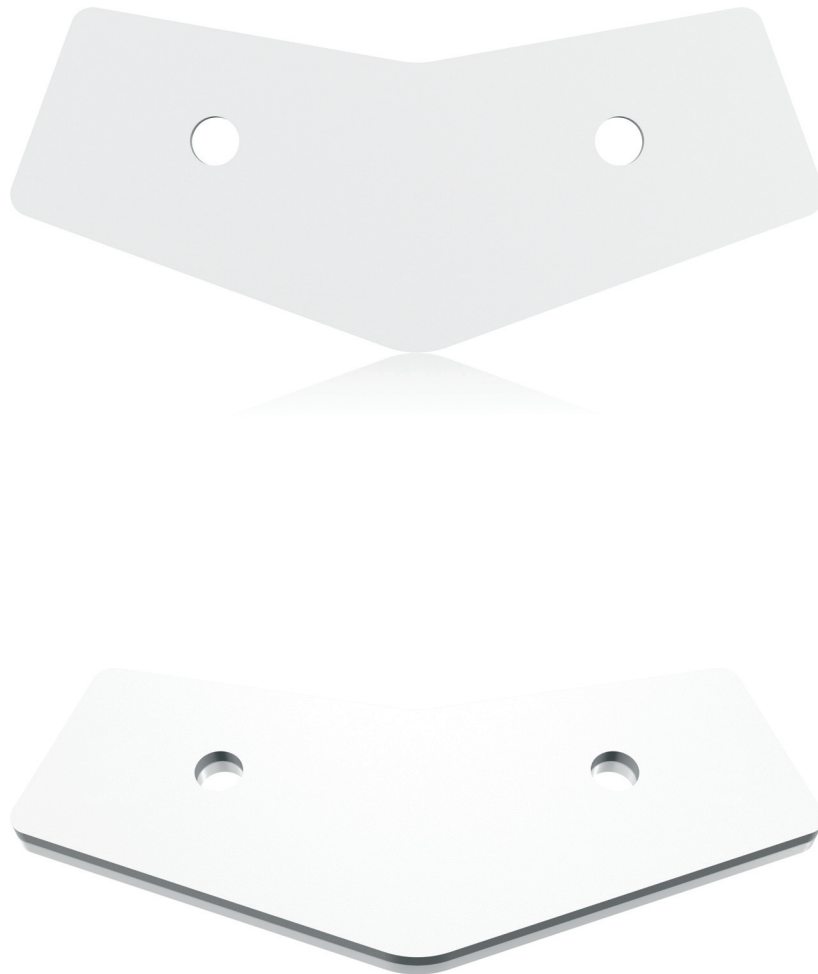

ATHENS

TCS-FK1-R-WH

Inter-Cabinet Couplers for TCS122 or TCS152
Loudspeakers (Weather Resistant, White)