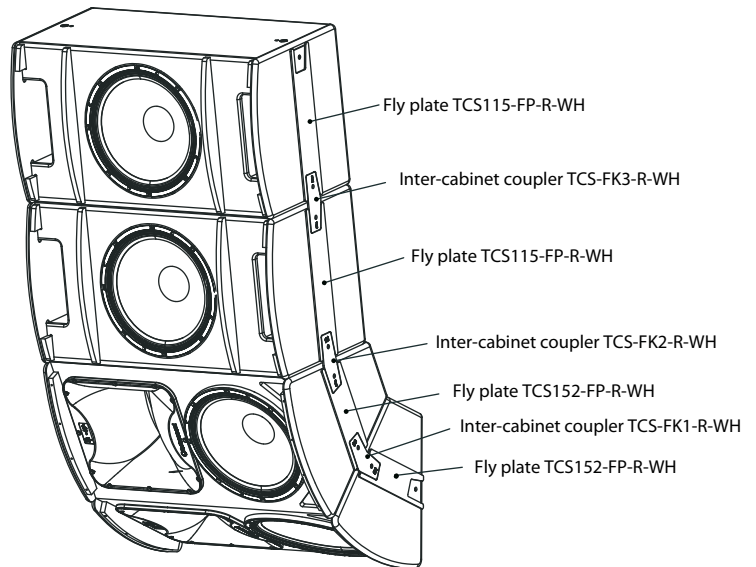

### Contents

2 x Inter-cabinet couplers

### Mounting and Rigging

The TCS-FK1-R-WH inter-cabinet coupler is designed to work with TCS122 and TCS152 series cabinets. It allows an array of two or more cabinets to be configured using TCS122-FP-R-WH or TCS152-FP-R-WH fly plate kits.

Horizontal clusters using fly plates and inter-cabinet couplers on top and bottom.

Vertical array using fly plates and inter-cabinet couplers on left and right.