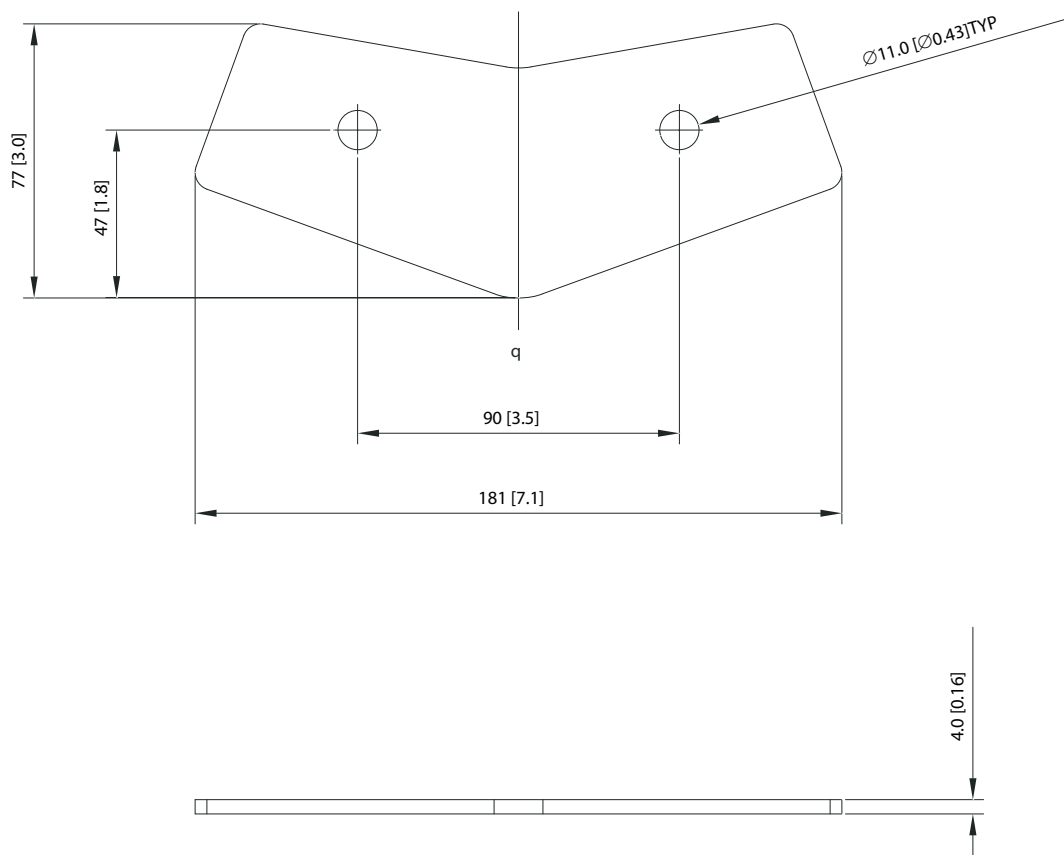

Loudspeaker Accessories

ATHENS

TCS-FK1-R-WH

Inter-Cabinet Couplers for TCS122 or TCS152
Loudspeakers (Weather Resistant, White)

Dimensions