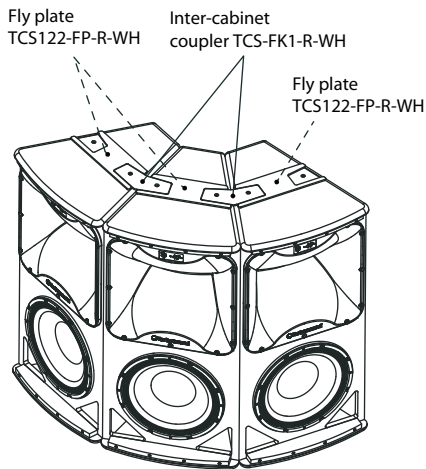

Loudspeaker Accessories

ATHENS

TCS-FK1-R-WH

Inter-Cabinet Couplers for TCS122 or TCS152 Loudspeakers (Weather Resistant, White)

Contents

Mounting and Rigging

The TCS-FK1-R-WH inter-cabinet coupler is designed to work with TCS122 and TCS152 series cabinets. It allows an array of two or more cabinets to be configured using TCS122-FP-R-WH or TCS152-FP-R-WH fly plate kits.

Horizontal clusters using fly plates and inter-cabinet couplers on top and bottom.