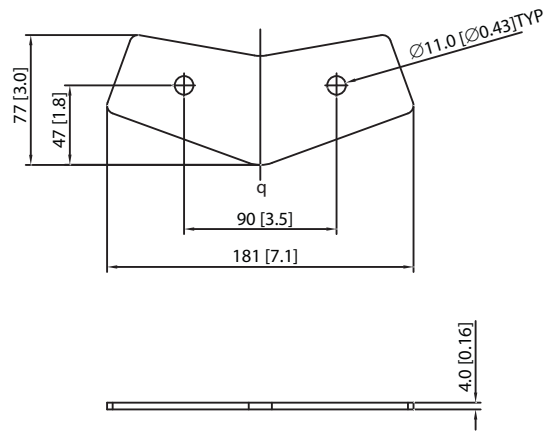

Accessories

ATHENS TCS-FK1

Inter-Cabinet Couplers for TCS122 or
TCS152 Loudspeakers

Dimensions