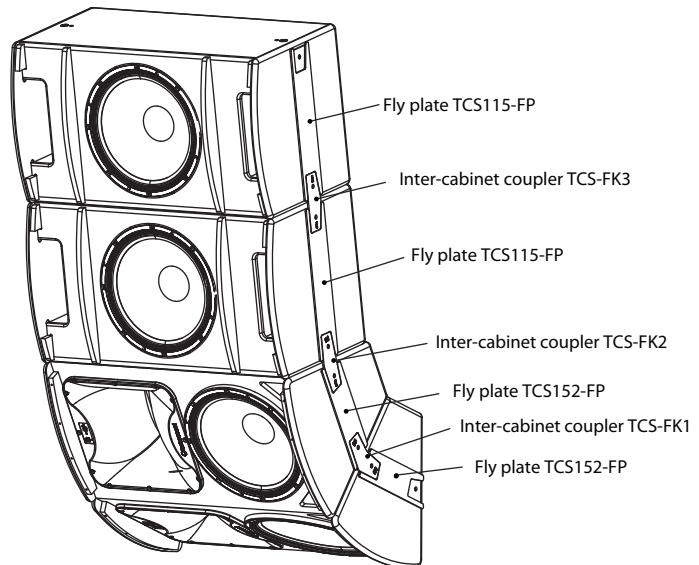

The TCS-FK1 consists of a pair of steel inter-cabinet couplers specifically designed to link two TCS122 or TCS152 cabinets together. The matt black powder coated couplers fit into the recesses provided in the fly plates, and are secured using the M10 bolts and washers supplied with their respective fly plate kits.

Contents

2 x Inter-cabinet couplers

Mounting and Rigging

The TCS-FK1 inter-cabinet coupler is designed to work with TCS122 and TCS152 series cabinets. It allows an array of two or more cabinets to be configured using TCS122-FP or TCS152-FP fly plate kits.

Horizontal clusters using fly plates and inter-cabinet couplers on top and bottom.

Vertical array using fly plates and inter-cabinet couplers on left and right.

Accessories

ATHENS TCS-FK1

Inter-Cabinet Couplers for TCS122 or
TCS152 Loudspeakers