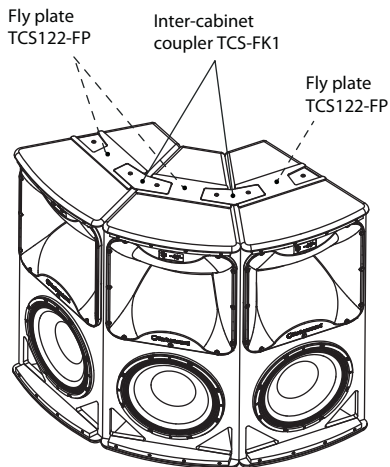

The TCS-FK1 consists of a pair of steel inter-cabinet couplers specifically designed to link two TCS122 or TCS152 cabinets together. The matt black powder coated couplers fit into the recesses provided in the fly plates, and are secured using the M10 bolts and washers supplied with their respective fly plate kits.

*Warranty details can be found at musictri.be.

Accessories

ATHENS TCS-FK1

Inter-Cabinet Couplers for TCS122 or
TCS152 Loudspeakers

Dimensions

Accessories

ATHENS TCS-FK1

Inter-Cabinet Couplers for TCS122 or
TCS152 Loudspeakers

Contents

2 x Inter-cabinet couplers

Mounting and Rigging

The TCS-FK1 inter-cabinet coupler is designed to work with TCS122 and TCS152 series cabinets. It allows an array of two or more cabinets to be configured using TCS122-FP or TCS152-FP fly plate kits.

Horizontal clusters using fly plates and inter-cabinet couplers on top and bottom.

Vertical array using fly plates and inter-cabinet couplers on left and right.

Accessories

ATHENS TCS-FK1

Inter-Cabinet Couplers for TCS122 or
TCS152 Loudspeakers