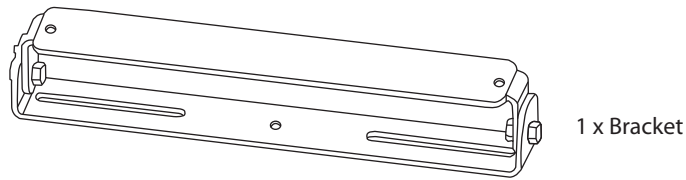

The TCS62-SB-WH is a matt white, powder coated swivel bracket specifically designed to hang the TCS62-WH in standalone applications, such as ceiling mounting in bars or clubs, or as an under-balcony fill. The TCS62-SB-WH can also be used to hang the TCS62-WH as a front fill beneath a TCS122-WH or TCS152-WH cabinet, with the facility to alter the downward angle. The TCS62-SB-WH consists of two parts: a ceiling plate; and a speaker plate, allowing each part to be fixed individually, and then assembled and angled to achieve the desired coverage.

*Warranty details can be found at musictri.be.

Accessories

ATHENS

TCS62-SB-WH

Swivel Bracket for TCS62 Loudspeakers (White)

Dimensions

Accessories

ATHENS

TCS62-SB-WH

Swivel Bracket for TCS62 Loudspeakers (White)

Contents:

Mounting and Rigging Examples

The TCS62-SB-WH swivel bracket allows the [TCS62-WH](#) cabinet to be wall or ceiling mounted, or attached to the bottom of a [TCS122-WH](#) or [TCS152-WH](#) cabinet for downfill applications.