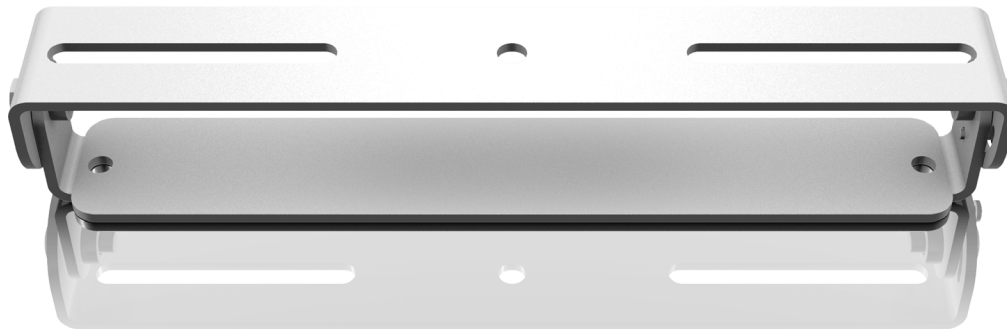

The TCS62-SB-WH is a matt white, powder coated swivel bracket specifically designed to hang the TCS62-WH in standalone applications, such as ceiling mounting in bars or clubs, or as an under-balcony fill. The TCS62-SB-WH can also be used to hang the TCS62-WH as a front fill beneath a TCS122-WH or TCS152-WH cabinet, with the facility to alter the downward angle. The TCS62-SB-WH consists of two parts: a ceiling plate; and a speaker plate, allowing each part to be fixed individually, and then assembled and angled to achieve the desired coverage.

TCS62-SB-WH

Swivel Bracket for TCS62 Loudspeakers (White)

Contents:

Mounting and Rigging Examples

The TCS62-SB-WH swivel bracket allows the [TCS62-WH](#) cabinet to be wall or ceiling mounted, or attached to the bottom of a [TCS122-WH](#) or [TCS152-WH](#) cabinet for downfill applications.

TCS62-SB swivel bracket for wall or ceiling mounting

Downfill application using TCS62-SB bracket bolted beneath TCS122 or TCS152.

Accessories

ATHENS

TCS62-SB-WH

Swivel Bracket for TCS62 Loudspeakers (White)