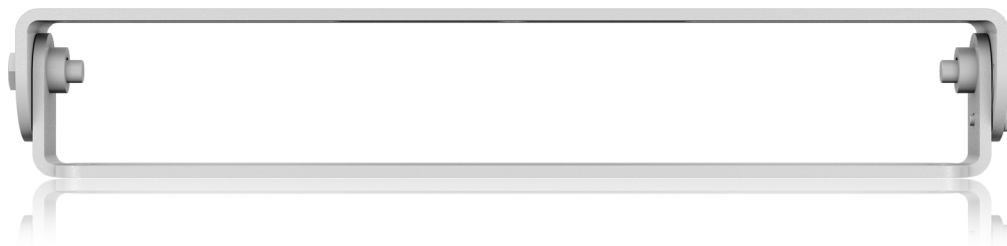

The TCS62-SB-WH is a matt white, powder coated swivel bracket specifically designed to hang the TCS62-WH in standalone applications, such as ceiling mounting in bars or clubs, or as an under-balcony fill. The TCS62-SB-WH can also be used to hang the TCS62-WH as a front fill beneath a TCS122-WH or TCS152-WH cabinet, with the facility to alter the downward angle. The TCS62-SB-WH consists of two parts: a ceiling plate; and a speaker plate, allowing each part to be fixed individually, and then assembled and angled to achieve the desired coverage.

TCS62-SB-WH

Swivel Bracket for TCS62 Loudspeakers (White)

Contents:

Mounting and Rigging Examples

The TCS62-SB-WH swivel bracket allows the [TCS62-WH](#) cabinet to be wall or ceiling mounted, or attached to the bottom of a [TCS122-WH](#) or [TCS152-WH](#) cabinet for downfill applications.

TCS62-SB swivel bracket for wall or ceiling mounting

Downfill application using TCS62-SB bracket bolted beneath TCS122 or TCS152.

Accessories

ATHENS

TCS62-SB-WH

Swivel Bracket for TCS62 Loudspeakers (White)