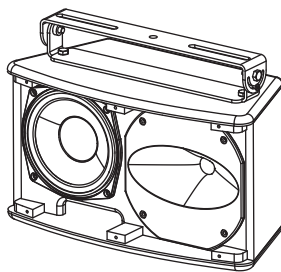

The TCS62-SB-WH is a matt white, powder coated swivel bracket specifically designed to hang the TCS62-WH in standalone applications, such as ceiling mounting in bars or clubs, or as an under-balcony fill. The TCS62-SB-WH can also be used to hang the TCS62-WH as a front fill beneath a TCS122-WH or TCS152-WH cabinet, with the facility to alter the downward angle. The TCS62-SB-WH consists of two parts: a ceiling plate; and a speaker plate, allowing each part to be fixed individually, and then assembled and angled to achieve the desired coverage.

TCS62-SB-WH

Swivel Bracket for TCS62 Loudspeakers (White)

Contents:

Mounting and Rigging Examples

The TCS62-SB-WH swivel bracket allows the [TCS62-WH](#) cabinet to be wall or ceiling mounted, or attached to the bottom of a [TCS122-WH](#) or [TCS152-WH](#) cabinet for downfill applications.

TCS62-SB swivel bracket for wall or ceiling mounting

Downfill application using TCS62-SB bracket bolted beneath TCS122 or TCS152.

Accessories

ATHENS

TCS62-SB-WH

Swivel Bracket for TCS62 Loudspeakers (White)