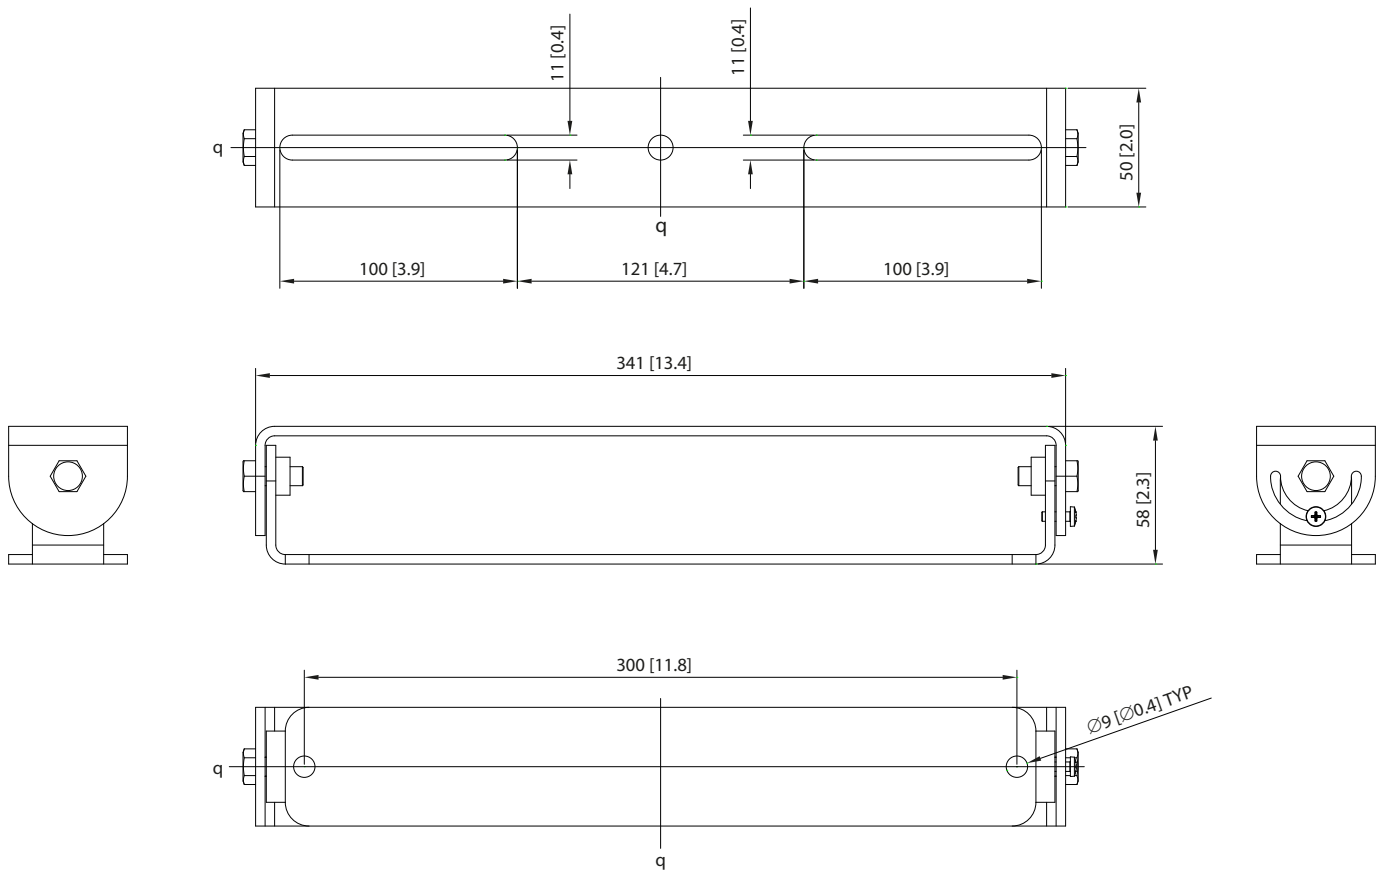

Accessories

ATHENS

TCS62-SB-WH

Swivel Bracket for TCS62 Loudspeakers (White)

Dimensions