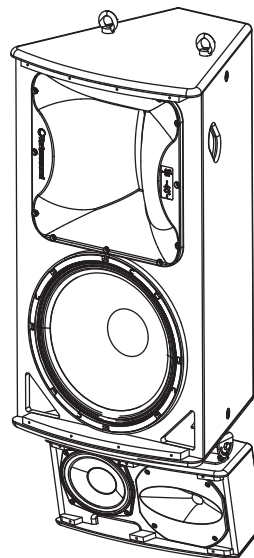

The TCS62-SB-WH is a matt white, powder coated swivel bracket specifically designed to hang the TCS62-WH in standalone applications, such as ceiling mounting in bars or clubs, or as an under-balcony fill. The TCS62-SB-WH can also be used to hang the TCS62-WH as a front fill beneath a TCS122-WH or TCS152-WH cabinet, with the facility to alter the downward angle. The TCS62-SB-WH consists of two parts: a ceiling plate; and a speaker plate, allowing each part to be fixed individually, and then assembled and angled to achieve the desired coverage.

*Warranty details can be found at musictri.be.

Accessories

ATHENS

TCS62-SB-WH

Swivel Bracket for TCS62 Loudspeakers (White)

Dimensions

Accessories

ATHENS

TCS62-SB-WH

Swivel Bracket for TCS62 Loudspeakers (White)

Contents:

Mounting and Rigging Examples

The TCS62-SB-WH swivel bracket allows the [TCS62-WH](#) cabinet to be wall or ceiling mounted, or attached to the bottom of a [TCS122-WH](#) or [TCS152-WH](#) cabinet for downfill applications.

TCS62-SB swivel bracket for wall or ceiling mounting

Downfill application using TCS62-SB bracket bolted beneath TCS122 or TCS152.

Accessories

ATHENS

TCS62-SB-WH

Swivel Bracket for TCS62 Loudspeakers (White)