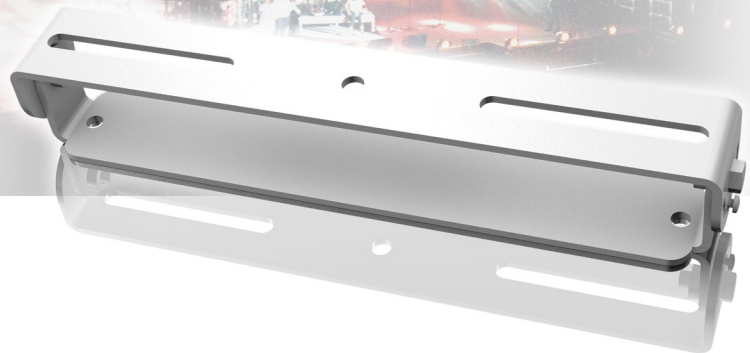

Accessories

ATHENS

TCS62-SB-WH

Swivel Bracket for TCS62 Loudspeakers (White)

- Steel swivel bracket for TCS62 loudspeakers
- Mounts 1 speaker to a wall or below TCS122 and TCS152
- Hard wearing semi matt white powder coat finish
- 10-Year Warranty Program*
- Designed and engineered in the U.K.

The TCS62-SB-WH is a matt white, powder coated swivel bracket specifically designed to hang the TCS62-WH in standalone applications, such as ceiling mounting in bars or clubs, or as an under-balcony fill. The TCS62-SB-WH can also be used to hang the TCS62-WH as a front fill beneath a TCS122-WH or TCS152-WH cabinet, with the facility to alter the downward angle. The TCS62-SB-WH consists of two parts: a ceiling plate; and a speaker plate, allowing each part to be fixed individually, and then assembled and angled to achieve the desired coverage.

TCS62-SB-WH

Swivel Bracket for TCS62 Loudspeakers (White)

Contents:

Mounting and Rigging Examples

The TCS62-SB-WH swivel bracket allows the [TCS62-WH](#) cabinet to be wall or ceiling mounted, or attached to the bottom of a [TCS122-WH](#) or [TCS152-WH](#) cabinet for downfill applications.

TCS62-SB swivel bracket for wall or ceiling mounting

Downfill application using TCS62-SB bracket bolted beneath TCS122 or TCS152.

Accessories

ATHENS

TCS62-SB-WH

Swivel Bracket for TCS62 Loudspeakers (White)