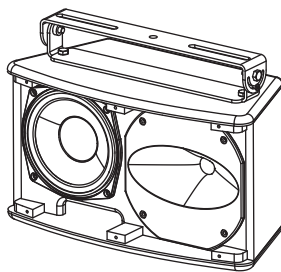

The TCS62-SB is a matt black, powder coated swivel bracket specifically designed to hang the TCS62 in standalone applications, such as ceiling mounting in bars or clubs, or as an under-balcony fill. The TCS62-SB can also be used to hang the TCS62 as a front fill beneath a TCS122 or TCS152 cabinet, with the facility to alter the downward angle. The TCS62-SB consists of two parts: a ceiling plate; and a speaker plate, allowing each part to be fixed individually, and then assembled and angled to achieve the desired coverage.

Contents:

2 x M8 Bolts

2 x M8 Spring Washers

2 x M8 Flat Washers

2 x M10 Bolts

2 x M10 Spring Washers

2 x M10 Flat Washers

Mounting and Rigging Examples

The TCS62-SB swivel bracket allows the TCS62 cabinet to be wall or ceiling mounted, or attached to the bottom of a TCS122 or TCS152 cabinet for downfill applications.

TCS62-SB swivel bracket for wall or ceiling mounting