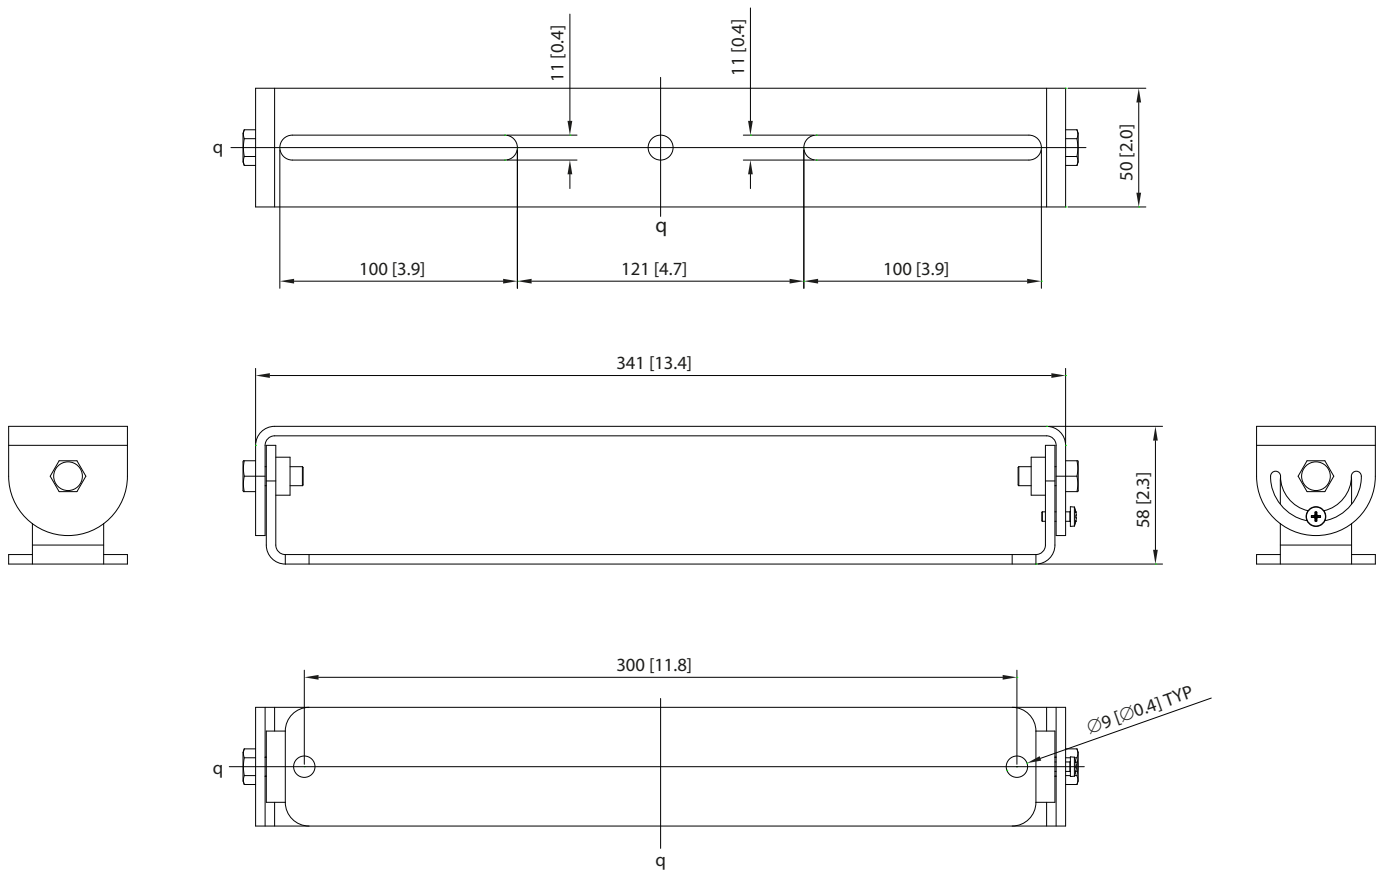

Accessories

ATHENS TCS62-SB

Swivel Bracket for TCS62 Loudspeakers

Dimensions