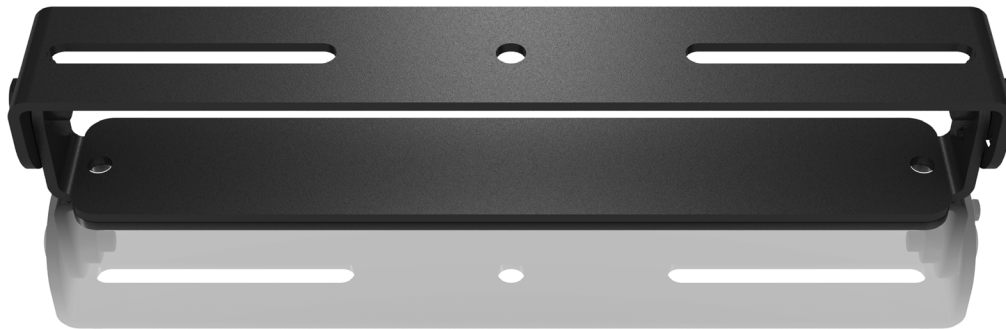

Accessories

ATHENS TCS62-SB

Swivel Bracket for TCS62 Loudspeakers

- Steel swivel bracket for TCS62 loudspeakers
- Mounts 1 speaker to a wall or below TCS122 and TCS152
- Hard wearing semi matt black powder coat finish
- 10-Year Warranty Program*
- Designed and engineered in the U.K.

The TCS62-SB is a matt black, powder coated swivel bracket specifically designed to hang the TCS62 in standalone applications, such as ceiling mounting in bars or clubs, or as an under-balcony fill. The TCS62-SB can also be used to hang the TCS62 as a front fill beneath a TCS122 or TCS152 cabinet, with the facility to alter the downward angle. The TCS62-SB consists of two parts: a ceiling plate; and a speaker plate, allowing each part to be fixed individually, and then assembled and angled to achieve the desired coverage.

The TCS62-SB swivel bracket allows the TCS62 cabinet to be wall or ceiling mounted, or attached to the bottom of a TCS122 or TCS152 cabinet for downfill applications.

TCS62-SB swivel bracket for wall or ceiling mounting

Downfill application using TCS62-SB bracket bolted beneath TCS122 or TCS152.

Accessories

ATHENS TCS62-SB

Swivel Bracket for TCS62 Loudspeakers

Accessories

ATHENS TCS62-SB

Swivel Bracket for TCS62 Loudspeakers