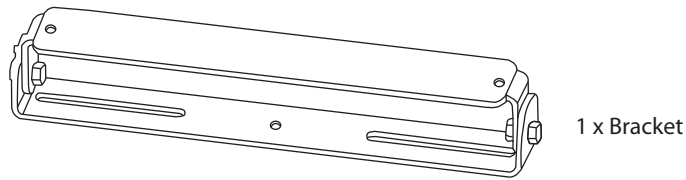

The TCS62-SB is a matt black, powder coated swivel bracket specifically designed to hang the TCS62 in standalone applications, such as ceiling mounting in bars or clubs, or as an under-balcony fill. The TCS62-SB can also be used to hang the TCS62 as a front fill beneath a TCS122 or TCS152 cabinet, with the facility to alter the downward angle. The TCS62-SB consists of two parts: a ceiling plate; and a speaker plate, allowing each part to be fixed individually, and then assembled and angled to achieve the desired coverage.

*Warranty details can be found at musictri.be.

Accessories

ATHENS TCS62-SB

Swivel Bracket for TCS62 Loudspeakers

Dimensions

Accessories

ATHENS TCS62-SB

Swivel Bracket for TCS62 Loudspeakers

Contents:

2 x M8 Bolts

2 x M8 Spring Washers

2 x M8 Flat Washers

2 x M10 Bolts

2 x M10 Spring Washers

2 x M10 Flat Washers

Mounting and Rigging Examples