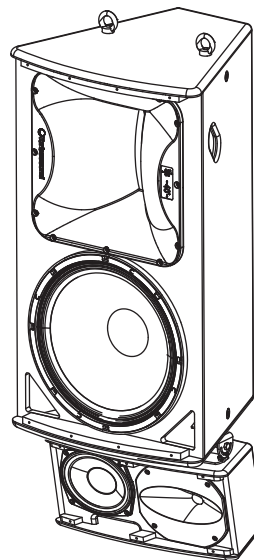

The TCS62-SB is a matt black, powder coated swivel bracket specifically designed to hang the TCS62 in standalone applications, such as ceiling mounting in bars or clubs, or as an under-balcony fill. The TCS62-SB can also be used to hang the TCS62 as a front fill beneath a TCS122 or TCS152 cabinet, with the facility to alter the downward angle. The TCS62-SB consists of two parts: a ceiling plate; and a speaker plate, allowing each part to be fixed individually, and then assembled and angled to achieve the desired coverage.

*Warranty details can be found at musictri.be.

Accessories

ATHENS TCS62-SB

Swivel Bracket for TCS62 Loudspeakers

Dimensions

Accessories

ATHENS TCS62-SB

Swivel Bracket for TCS62 Loudspeakers

Contents:

2 x M8 Bolts

2 x M8 Spring Washers

2 x M8 Flat Washers

2 x M10 Bolts

2 x M10 Spring Washers

2 x M10 Flat Washers

Mounting and Rigging Examples

The TCS62-SB swivel bracket allows the TCS62 cabinet to be wall or ceiling mounted, or attached to the bottom of a TCS122 or TCS152 cabinet for downfill applications.

TCS62-SB swivel bracket for wall or ceiling mounting