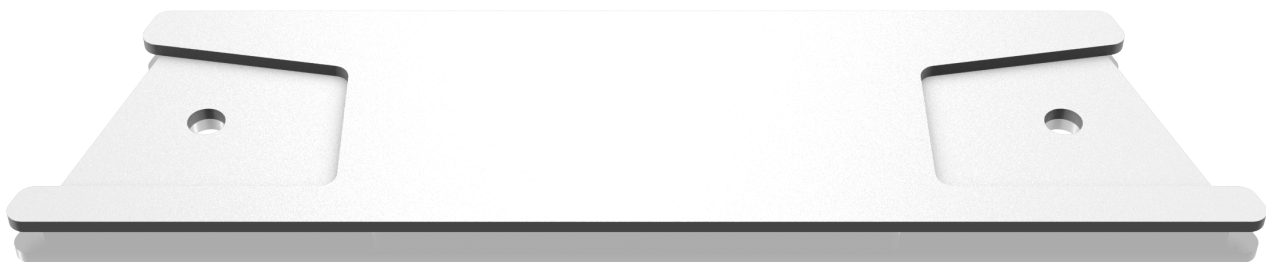

Horizontal clusters using fly plates and inter-cabinet couplers on top and bottom.

Vertical array using fly plates and inter-cabinet couplers on left and right.

Accessories

ATHENS

TCS152-FP-WH

Fly Plate Kit for TCS152 Loudspeakers (White)