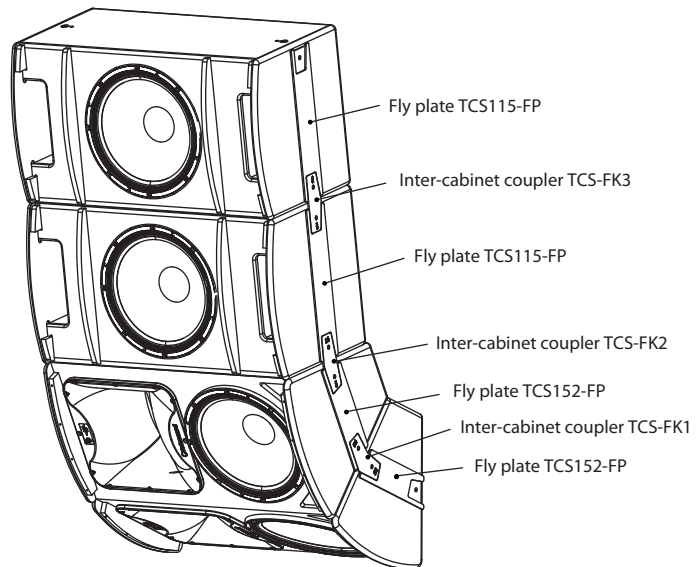

Vertical array using fly plates and inter-cabinet couplers on left and right.