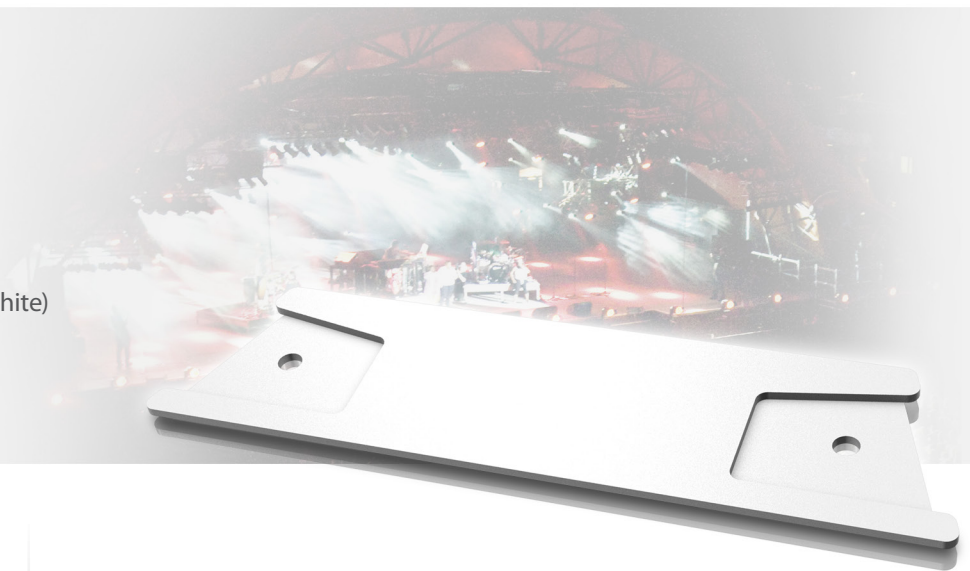

## TCS152-FP-WH

Fly Plate Kit for TCS152 Loudspeakers (White)

- Fly plate kit for TCS152 Loudspeakers
- Arrays loudspeakers in either vertical or horizontal configurations
- For use with inter-cabinet couplers
- Hard wearing semi matt white powder coat finish
- 10-Year Warranty Program\*
- Designed and engineered in the U.K.

The TCS152-FP-WH consists of a pair of steel fly plates specifically designed for flying TCS152-WH cabinets. The matt white powder coated fly plates feature recesses that accept TCS-FK1-WH inter-cabinet couplers, with all being secured to the cabinet using the four M10 bolts and spring washers supplied with the fly plate kits.