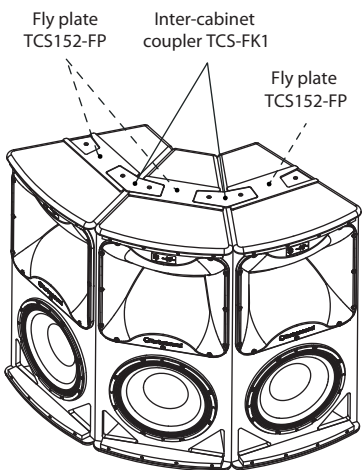

Mounting and Rigging

The TCS152-FP fly plate kit is designed to work with TCS152 series cabinets. It allows an array of two or more cabinets to be configured using various inter-cabinet couplers to join them together, or to join to a TCS115B subwoofer.

Horizontal clusters using fly plates and inter-cabinet couplers on top and bottom.