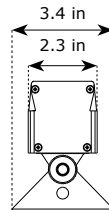

9x 3-Watt UV LED Linear Wash Fixture

LB BAR™ CSI is a linear UV wash fixture with 9x 3W LEDs, and is perfect for clubs, DJs, or any indoor application. It produces intense 393-396nm UV light with a wide 110° beam angle.

The fixture is equipped with IEC power input/output, and 3-pin DMX input/output. It is a light weight, solidly built unit with locking end alignment connections to allow for seamless multi-fixture light output with no color breaks.

Dimensional Drawings:

Main Features

- 9* high output 3-watt UV LEDs
- Emits a wide 110° beam angle
- User selectable 1 or 3 DMX channel modes
- Variable electronic dimming
- Strobe effects (1-20Hz)
- Standalone, master/slave and DMX modes
- 4-button LED control panel for easy programming
- End-to-end fixture locking connections
- Standard plus 4* 32-bit dimming curves
- Natural convection cooled, totally silent operation
- 3-pin male/female XLR input & output
- IEC power In/Out connections

Optical

9* 3W UV LEDs
 Beam Angle: 110°
 Wavelength:
 393-396nm

Weight + Dimensions

Width: 16.4" (415 mm)
 Depth: 2.3" (57 mm)
 Height: 4.3" (10.9 mm)
 Weight: 1.7 lbs. (.75 kg)

Control

Protocol: USITT DMX-512
 1/3-channel DMX modes
 DMX512, M/S, Standalone Mode
 3-pin XLR In/Out connections
 4-button LED control panel