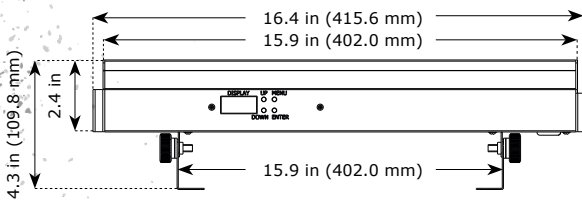

9x 3-Watt UV LED Linear Wash Fixture

LB BAR™ CSI is a linear UV wash fixture with 9x 3W LEDs, and is perfect for clubs, DJs, or any indoor application. It produces intense 393-396nm UV light with a wide 110° beam angle.

The fixture is equipped with IEC power input/output, and 3-pin DMX input/output. It is a light weight, solidly built unit with locking end alignment connections to allow for seamless multi-fixture light output with no color breaks.

Dimensional Drawings:

Main Features

- 9* high output 3-watt UV LEDs
- Emits a wide 110° beam angle
- User selectable 1 or 3 DMX channel modes
- Variable electronic dimming
- Strobe effects (1-20Hz)
- Standalone, master/slave and DMX modes
- 4-button LED control panel for easy programming
- End-to-end fixture locking connections
- Standard plus 4* 32-bit dimming curves
- Natural convection cooled, totally silent operation
- 3-pin male/female XLR input & output
- IEC power In/Out connections

Optical

9* 3W UV LEDs
 Beam Angle: 110°
 Wavelength:
 393-396nm

Weight + Dimensions

Width: 16.4" (415 mm)
 Depth: 2.3" (57 mm)
 Height: 4.3" (10.9 mm)
 Weight: 1.7 lbs. (.75 kg)

Control

Protocol: USITT DMX-512
 1/3-channel DMX modes
 DMX512, M/S, Standalone Mode
 3-pin XLR In/Out connections
 4-button LED control panel