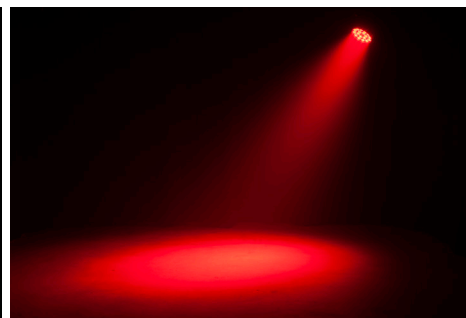

12P HEX IP

144W IP65 outdoor rated Par with
12 x 12-Watt (6-IN-1 HEX) LEDs

Optical:

- Light Source: 12 x 12-Watt RGBAW + UV LEDs (Red, Green, Blue, Amber, White & UV LED) - Rated at approximately 50,000 hrs.)
- Beam angle: 30-degree