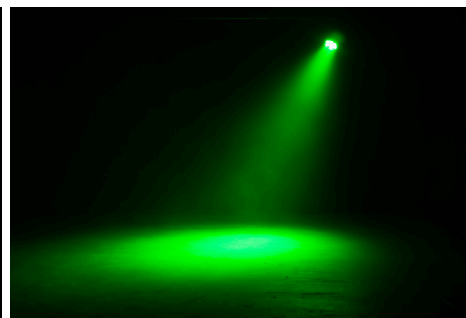

7P HEX IP

84W IP65 outdoor rated Par with
7 x 12-Watt (6-IN-1 HEX) LEDs

Optical:

- Light Source: 7 x 12-Watt RGBAW + UV LEDs (Red, Green, Blue, Amber, White & UV LED) - Rated at approximately 50,000 hrs.)
- Beam angle: 30-degree

Features:

- 5 Operational modes: Static Color Mode, RGBAW & UV Dimmer Mode, Program Mode, Sound Active Mode and DMX Controlled
- 63 built-in Color Macros
- Flicker Free operation (No flickering on camera)
- 5 selectable Dim Curves (Standard, Stage, TV, Architectural & Theatre)
- LED pulse and strobe effect
- Electronic Dimming: 0 - 100%
- Supports RDM (Remote Device Management)
- Scissor Yoke & safety eye

Connections:

- Outdoor powerCON TRUE 1 In/Out connections
- Daisy chain: 16 units (120V); 34 units (220V)
- Data linkable via 3-pin XLR cables

Control:

- 4-button, DMX digital display on rear panel
- 6 DMX Modes: 6, 6+, 9, 9+, 10, & 12-channel

Dimensions / Weight:

- Dimensions (LxWxH): 10" x 6.5" x 9.25"
  / 256x161.7x232.5mm
- Weight: 7.5 lbs. / 3.3 kg.

Certifications:

- IP Rating: IP65 Outdoor Rated

Included in Box:

- True1 Power Cable
- IP rated 3-pin DMX rubber covers and connectors.