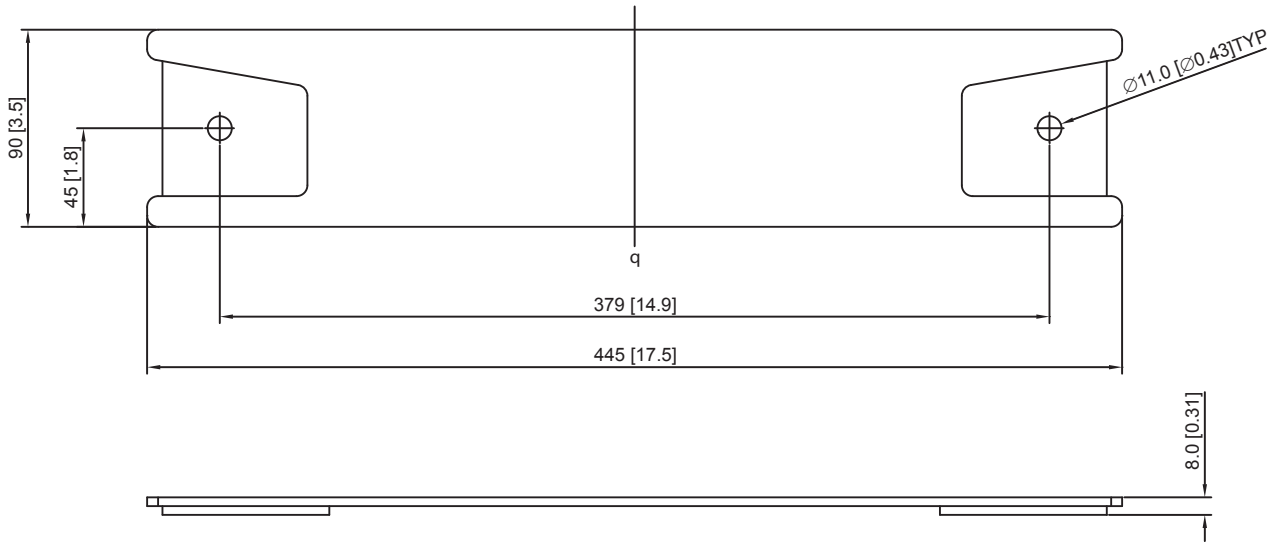

ATHENS

TCS115-FP-R-WH

Fly Plate Kit for TCS115 Subwoofers
(Weather Resistant, White)

Dimensions