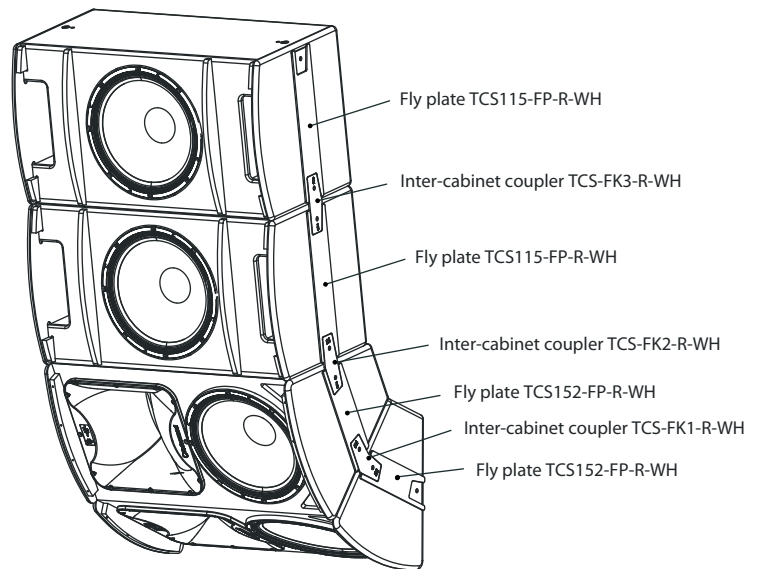

### Mounting and Rigging

The TCS115-FP-R-WH fly plate kit is designed to work with the TCS115B subwoofer. It allows an array of two or more cabinets to be configured using the TCS-FK3-R-WH inter-cabinet coupler.

Horizontal pair using fly plates and inter-cabinet couplers on top and bottom.

Vertical array using fly plates and inter-cabinet couplers on left and right.

Loudspeaker Accessories