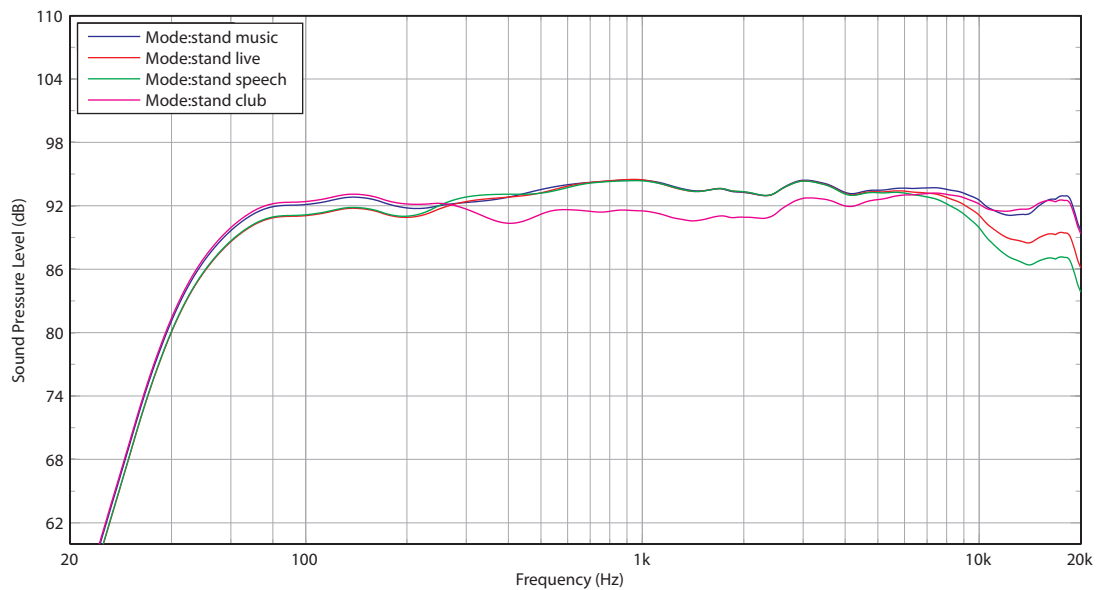

Portable

iNSPIRE iP300

600 Watt Powered Column Loudspeaker
with 2 x 6.5" Woofers, 4 Neodymium Drivers,
KLARK TEKNIK Spatial Sound Technology,
Reverb, Digital Mixer, Remote Control via
iPhone/iPad and Bluetooth Audio Streaming

Frequency Response Sensitivity 1 W / 1 m