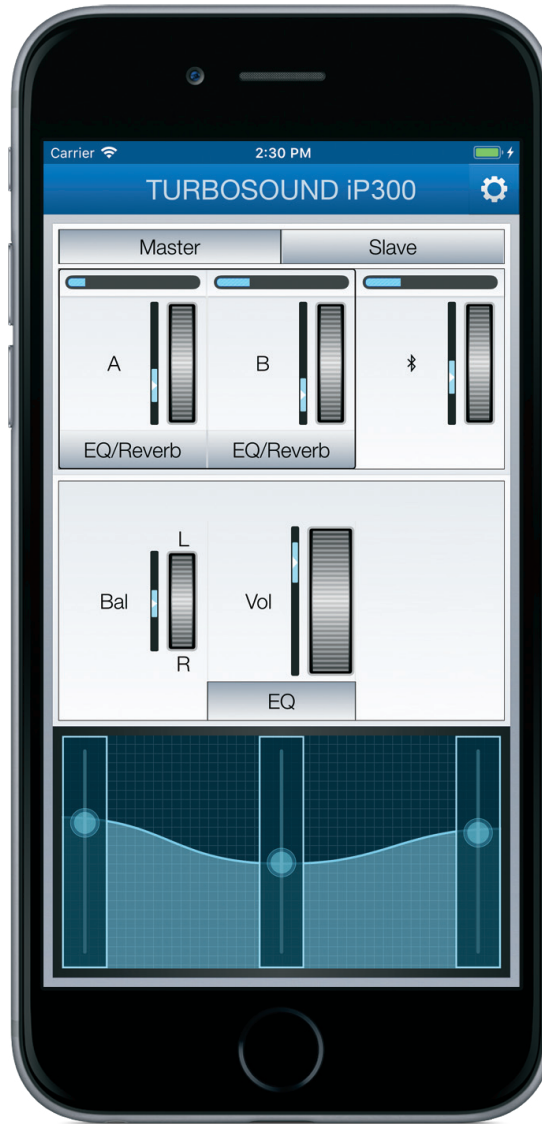

Portable

iNSPIRE iP300

600 Watt Powered Column Loudspeaker
with 2 x 6.5" Woofers, 4 Neodymium Drivers,
KLARK TEKNIK Spatial Sound Technology,
Reverb, Digital Mixer, Remote Control via
iPhone/iPad and Bluetooth Audio Streaming

For service, support or more information contact the TURBOSOUND location nearest you:

Europe
MUSIC Tribe Brands UK Ltd.
Tel: +44156 273 2290
Email: CARECrea@music-group.com
CAREEnte@music-group.com
CARELife@music-group.com

USA/Canada
MUSIC Tribe Commercial NV Inc.
Tel: +1 702.800 8290
Email: CARECrea@music-group.com
CAREEnte@music-group.com
CARELife@music-group.com

Japan
MUSIC Tribe Services JP K.K.
Tel: +81 3 6231 0453
Email: CARECrea@music-group.com
CAREEnte@music-group.com
CARELife@music-group.com

MUSIC Tribe accepts no liability for any loss which may be suffered by any person who relies either wholly or in part upon any description, photograph, or statement contained herein. Technical specifications, appearances and other information are subject to change without notice. All trademarks are the property of their respective owners. MIDAS, KLARK TEKNIK, LAB GRUPPEN, LAKE, TANNÖY, TURBOSOUND, TC ELECTRONIC, TC HELICON, BEHRINGER, BUGERA and COOLAUDIO are trademarks or registered trademarks of MUSIC Group IP Ltd. © MUSIC Group IP Ltd. 2018 All rights reserved.