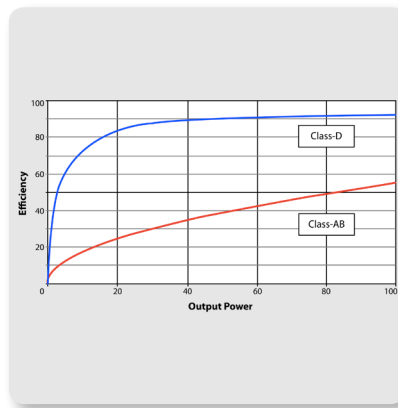

Portable

iNSPIRE iP300

600 Watt Powered Column Loudspeaker with 2 x 6.5" Woofers, 4 Neodymium Drivers, KLARK TEKNIK Spatial Sound Technology, Reverb, Digital Mixer, Remote Control via iPhone/iPad and Bluetooth Audio Streaming

- Integrated protective perforated steel mesh grilles
- Integral ergonomic carrying handle for ease of portability
- 3-Year Warranty Program*
- Designed and engineered in the U.K.

Tiny PA – 600 Watts of Perfect Sound

Compact and designed for maximum portability, iP300 setup is fast and easy; just attach the column section(s) to the base and connect your mic or mixer feed and power. Our revolutionary Class-D amplifier technology provides 600 Watts of incredible sonic performance in an easy-to-use, ultra-portable and lightweight package. This amazing technology makes it possible to design and build extremely powerful products that are significantly lighter in weight than their traditional counterparts, while using less energy and protecting the environment.

The lightweight Switch Mode Power Supply, coupled with an industry-leading DSP module, provides dynamic equalisation and sophisticated limiting functions to ensure optimal performance and long-term reliability. The powerful iP300 fills the room with the world-famous **TURBOSOUND** "sound" that has won the coveted Queen's Award – an unprecedented three times.