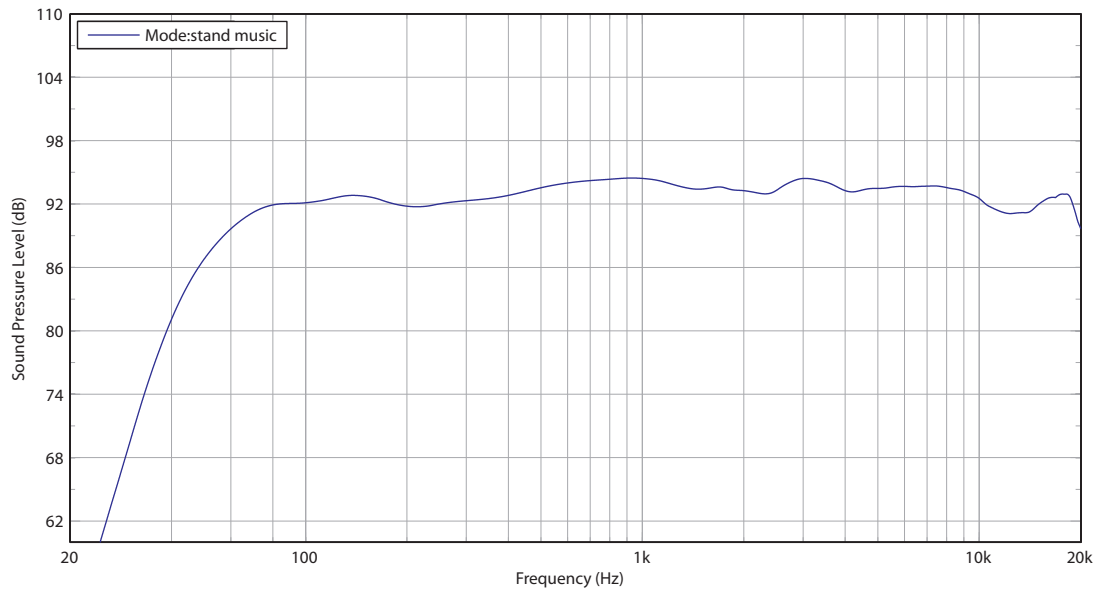

Portable

iNSPIRE iP300

600 Watt Powered Column Loudspeaker
with 2 x 6.5" Woofers, 4 Neodymium Drivers,
KLARK TEKNIK Spatial Sound Technology,
Reverb, Digital Mixer, Remote Control via
iPhone/iPad and Bluetooth Audio Streaming

Frequency Response Sensitivity 1 W / 1 m