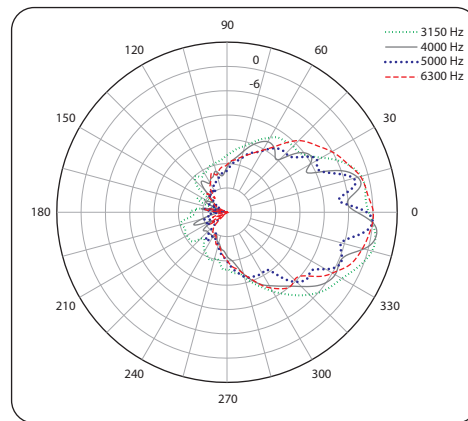

Portable

iNSPIRE iP15 BUNDLE

1000 Watt Powered PA Bundle including iP15B Subwoofer with 2 x iP82 Loudspeakers, Digital Mixer, Speaker Stands and Cables, KLARK TEKNIK Spatial Sound Technology, Remote Control via iPhone/iPad and Bluetooth Audio Streaming

Vertical Polar Plots (iP82)