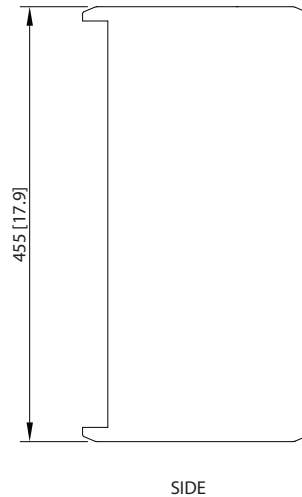

Portable

iNSPIRE iP15 BUNDLE

1000 Watt Powered PA Bundle including iP15B Subwoofer with 2 x iP82 Loudspeakers, Digital Mixer, Speaker Stands and Cables, KLARK TEKNIK Spatial Sound Technology, Remote Control via iPhone/iPad and Bluetooth Audio Streaming

Dimensions (iP82)