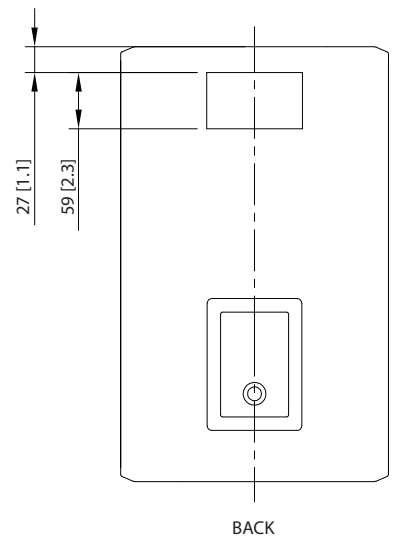

Portable

iNSPIRE iP15 BUNDLE

1000 Watt Powered PA Bundle including iP15B Subwoofer with 2 x iP82 Loudspeakers, Digital Mixer, Speaker Stands and Cables, KLARK TEKNIK Spatial Sound Technology, Remote Control via iPhone/iPad and Bluetooth Audio Streaming

Dimensions (iP82)