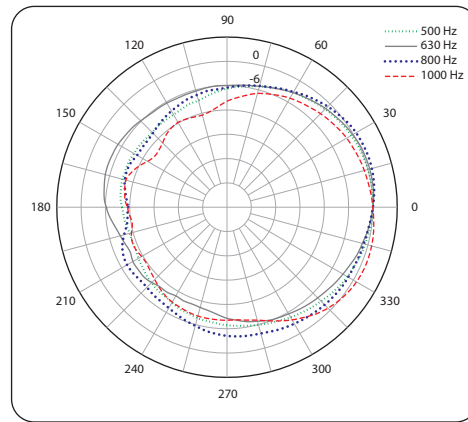

Portable

iNSPIRE iP15 BUNDLE

1000 Watt Powered PA Bundle including iP15B Subwoofer with 2 x iP82 Loudspeakers, Digital Mixer, Speaker Stands and Cables, KLARK TEKNIK Spatial Sound Technology, Remote Control via iPhone/iPad and Bluetooth Audio Streaming

Vertical Polar Plots (iP82)