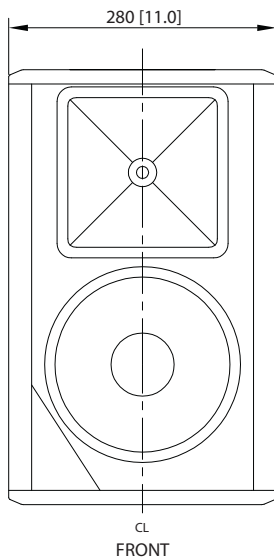

Portable

iNSPIRE iP15 BUNDLE

1000 Watt Powered PA Bundle including iP15B Subwoofer with 2 x iP82 Loudspeakers, Digital Mixer, Speaker Stands and Cables, KLARK TEKNIK Spatial Sound Technology, Remote Control via iPhone/iPad and Bluetooth Audio Streaming

Dimensions (iP82)