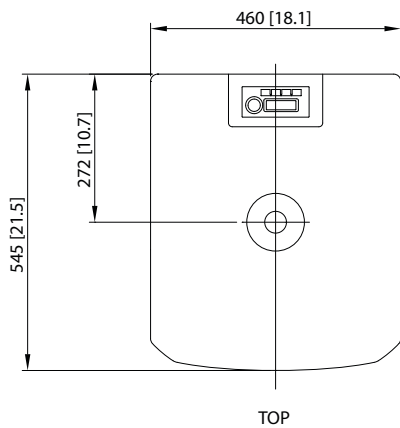

Portable

iNSPIRE iP15 BUNDLE

1000 Watt Powered PA Bundle including iP15B Subwoofer with 2 x iP82 Loudspeakers, Digital Mixer, Speaker Stands and Cables, KLARK TEKNIK Spatial Sound Technology, Remote Control via iPhone/iPad and Bluetooth Audio Streaming

Dimensions (iP15B)