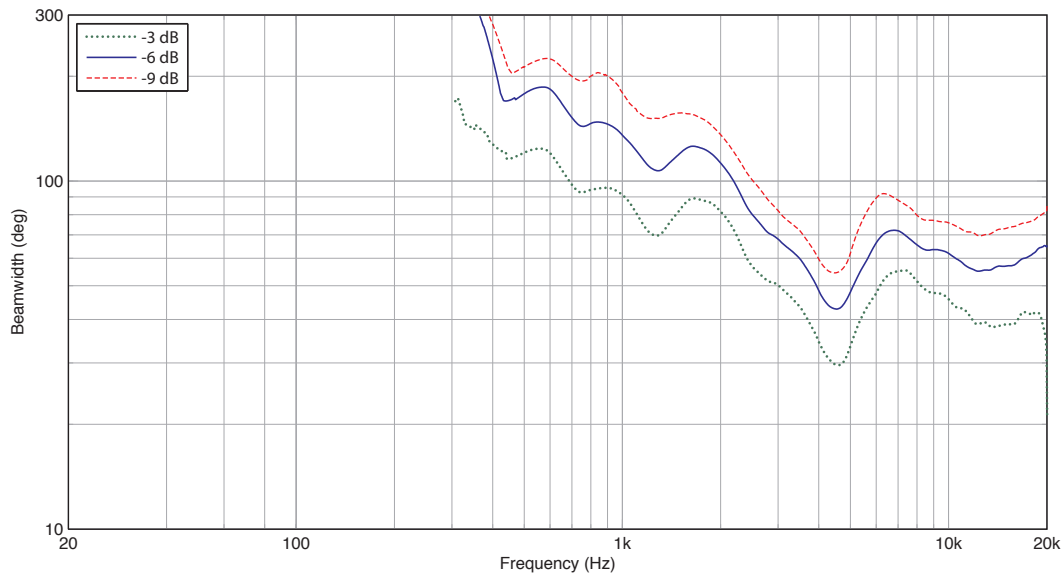

Portable

iNSPIRE iP15 BUNDLE

1000 Watt Powered PA Bundle including iP15B Subwoofer with 2 x iP82 Loudspeakers, Digital Mixer, Speaker Stands and Cables, KLARK TEKNIK Spatial Sound Technology, Remote Control via iPhone/iPad and Bluetooth Audio Streaming

Horizontal Beamwidth (iP82)