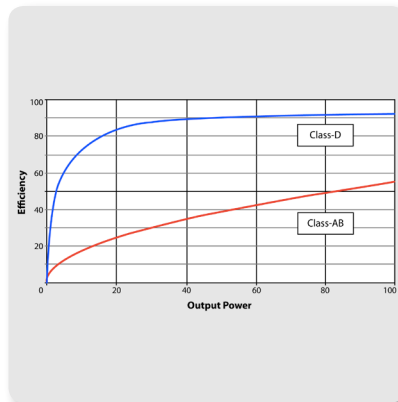

Complete Compact PA System

Lightweight and easy to transport, the iP15B features a 3-channel digital mixer with industry-leading KLARK TEKNIK Digital Sound Processing (DSP), Class-D amplifier and Spatial Sound technologies – plus convenient Bluetooth stereo audio streaming and iPhone/iPad remote control. Put simply, this cool-running system delivers amazingly-deep, chest-pounding bass, and the detailed mids and highs that will keep the party going all night.