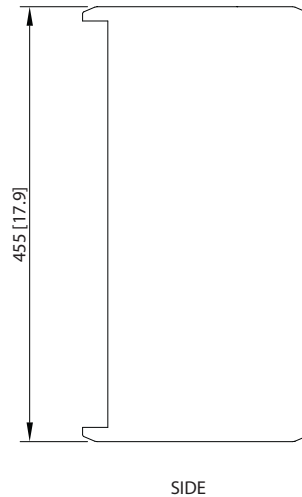

Portable

iNSPIRE iP12 BUNDLE

1000 Watt Powered PA Bundle including iP12B Subwoofer with 2 x iP82 Loudspeakers, Digital Mixer, Speaker Stands and Cables, KLARK TEKNIK Spatial Sound Technology, Remote Control via iPhone/iPad and Bluetooth Audio Streaming

Dimensions (iP82)