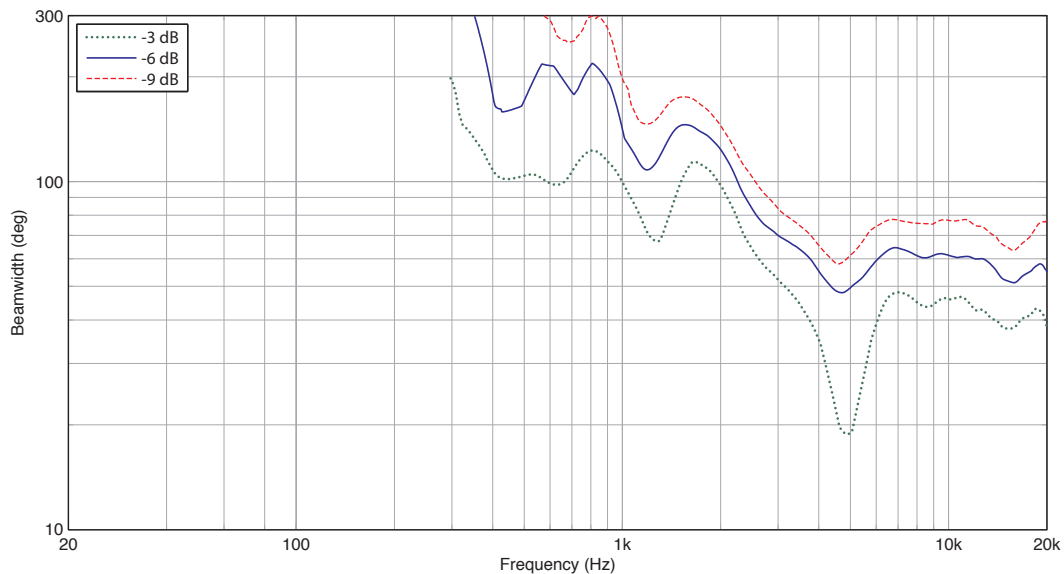

Vertical Beamwidth (iP82)