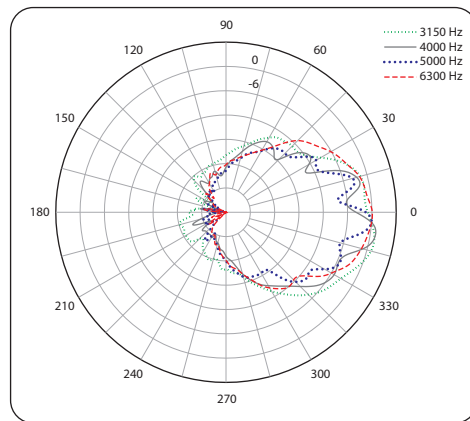

Portable

iNSPIRE iP12 BUNDLE

1000 Watt Powered PA Bundle including iP12B Subwoofer with 2 x iP82 Loudspeakers, Digital Mixer, Speaker Stands and Cables, KLARK TEKNIK Spatial Sound Technology, Remote Control via iPhone/iPad and Bluetooth Audio Streaming

Vertical Polar Plots (iP82)