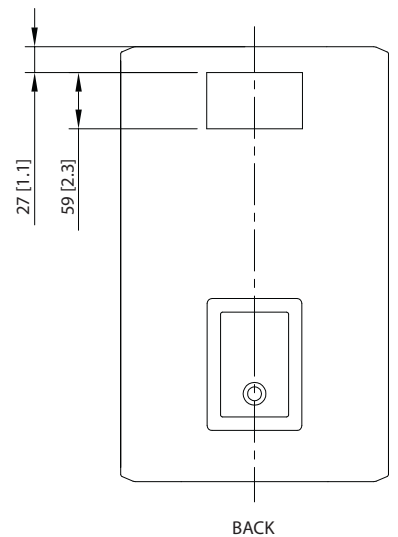

Portable

iNSPIRE iP12 BUNDLE

1000 Watt Powered PA Bundle including iP12B Subwoofer with 2 x iP82 Loudspeakers, Digital Mixer, Speaker Stands and Cables, KLARK TEKNIK Spatial Sound Technology, Remote Control via iPhone/iPad and Bluetooth Audio Streaming

Dimensions (iP82)