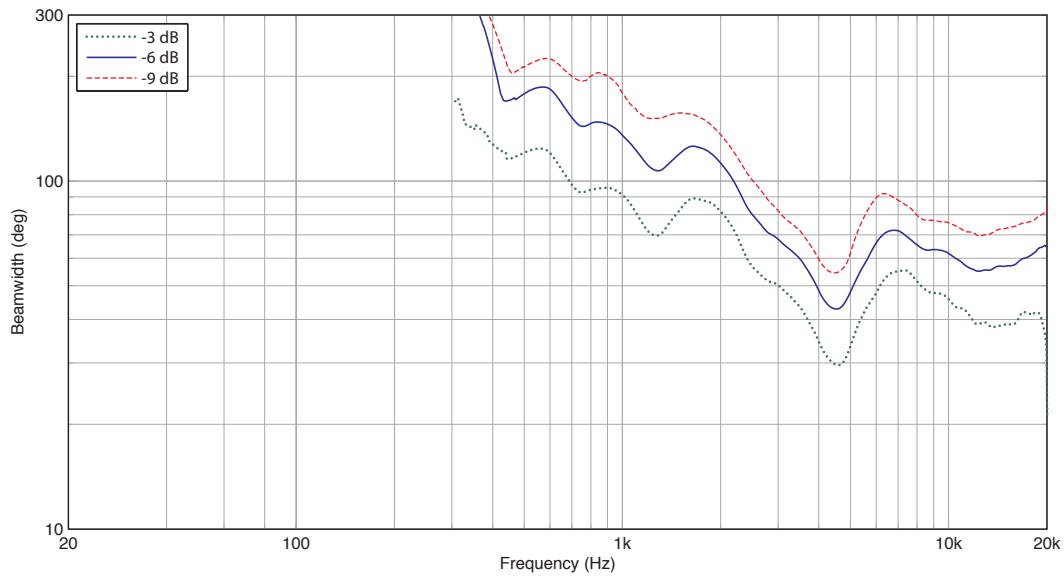

Portable

iNSPIRE iP12 BUNDLE

1000 Watt Powered PA Bundle including iP12B Subwoofer with 2 x iP82 Loudspeakers, Digital Mixer, Speaker Stands and Cables, KLARK TEKNIK Spatial Sound Technology, Remote Control via iPhone/iPad and Bluetooth Audio Streaming

Horizontal Beamwidth (iP82)