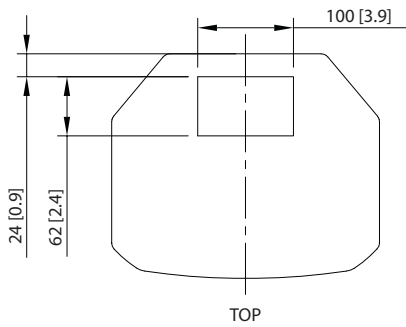

Portable

iNSPIRE iP12 BUNDLE

1000 Watt Powered PA Bundle including iP12B Subwoofer with 2 x iP82 Loudspeakers, Digital Mixer, Speaker Stands and Cables, KLARK TEKNIK Spatial Sound Technology, Remote Control via iPhone/iPad and Bluetooth Audio Streaming

Dimensions (iP82)