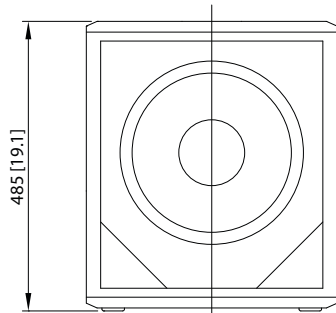

## Vertical Polar Plots (iP82)

Portable

## Dimensions (iP12B)

TOP

CL  
FRONT

SIDE

Portable