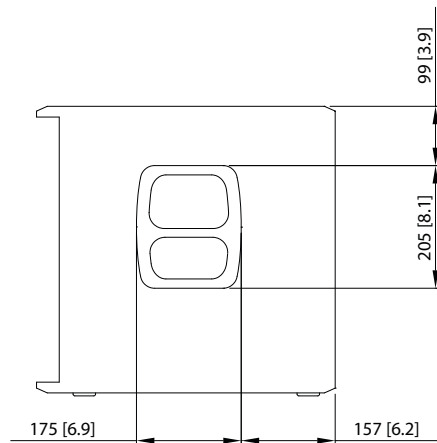

## Dimensions (iP12B)

TOP

CL  
FRONT

SIDE

Portable