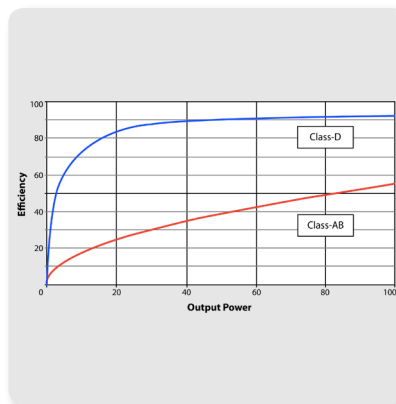

Complete Compact PA System

Lightweight and easy to transport, the iP12B features a 3-channel digital mixer with industry-leading KLARK TEKNIK Digital Sound Processing (DSP), Class-D amplifier and Spatial Sound technologies – plus convenient Bluetooth stereo audio streaming and iPhone/iPad remote control. Put simply, this cool-running system delivers amazingly-deep, chest-pounding bass, and the detailed mids and highs that will keep the party going all night.