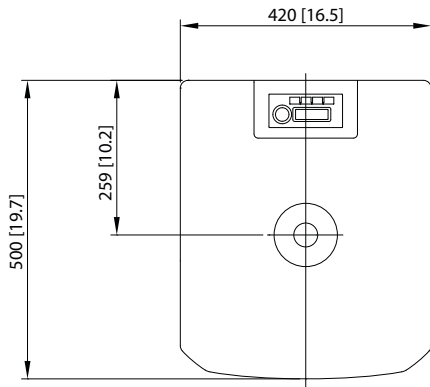

## Vertical Polar Plots (iP82)

Portable

## Dimensions (iP12B)

TOP

CL  
FRONT

SIDE

Portable