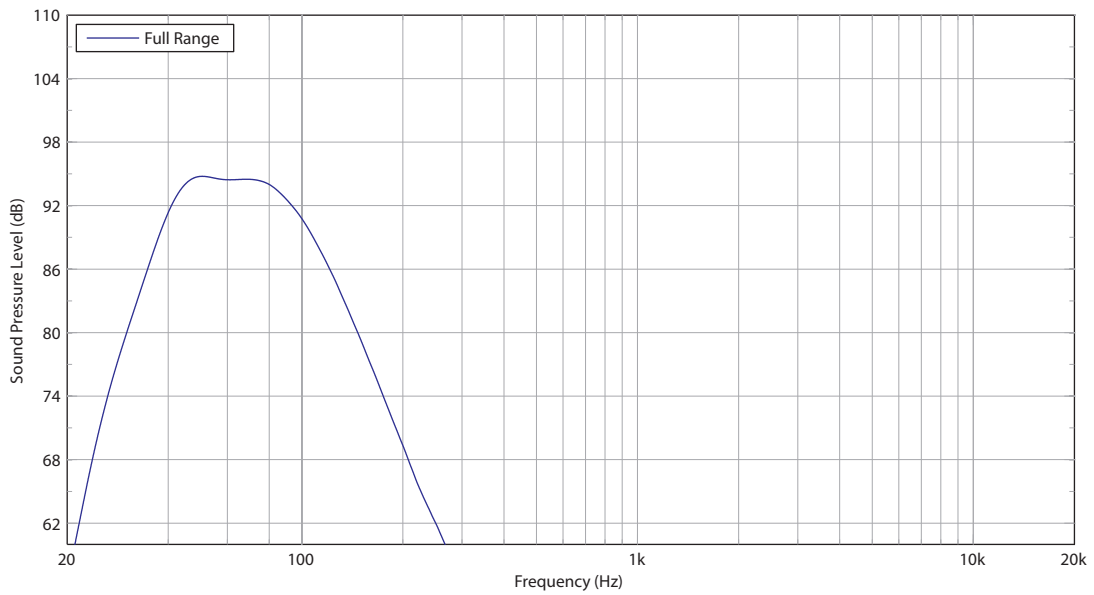

Portable

iNSPIRE iP12 BUNDLE

1000 Watt Powered PA Bundle including iP12B Subwoofer with 2 x iP82 Loudspeakers, Digital Mixer, Speaker Stands and Cables, KLARK TEKNIK Spatial Sound Technology, Remote Control via iPhone/iPad and Bluetooth Audio Streaming

Frequency Response Sensitivity 1 W / 1 m (iP12B)