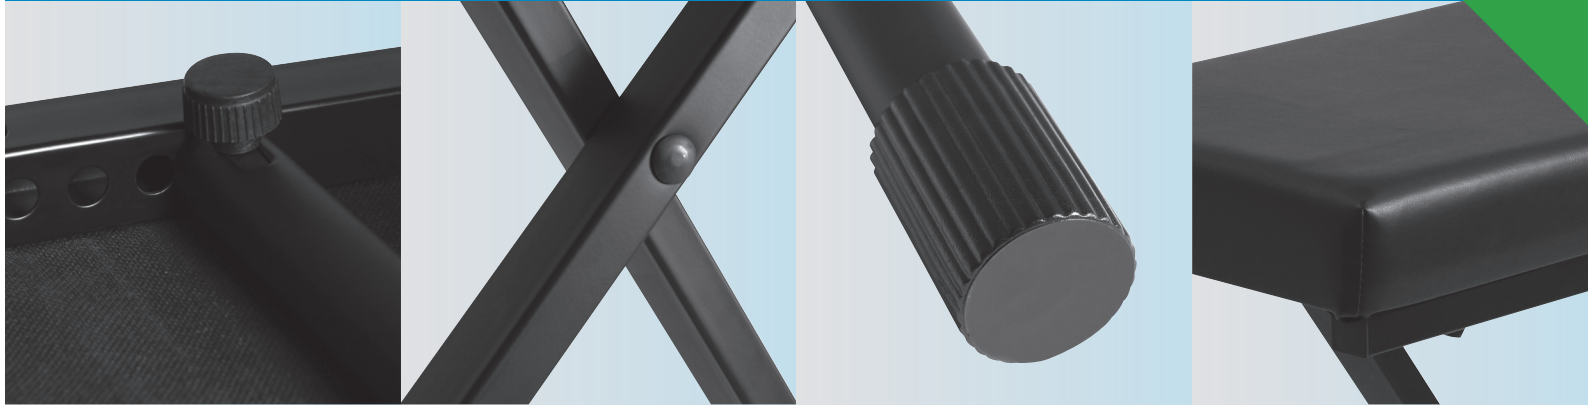

EXTRA CAPACITY (300LBS.) KEYBOARD BENCH

JS-XB100-B ITEM# 18401

The JamStands JS-XB100-B is our best portable piano bench yet. This full featured bench offers extra capacity (up to 300 lbs.) in a travel ready size! The thick (2.5") padded seat helps prevent fatigue on stage or in the studio, and four positions make the bench easily adjustable to your preferred height. The sturdy, x-style frame offers a dual-locking clutch system for support you can count on. Last but not least, the JS-XB100-B folds flat for easy storage and transport. The JamStands JS-XB100-B is a premium portable solution, and a perfect fit for almost any player!

Specs

- Product Name: JS-XB100-B (Black)
- Part Number: 18401 (Black)
- Adjustable Positions: 4
- Height Range: 22.25" – 18.25" (565mm – 464mm)
- Seat Thickness: 2.5" (64mm)
- Seat Dimensions: 23.5" x 11.5" (597mm x 292mm)
- Load Capacity: 300 lbs. (136 kg)
- Weight: 11 lbs. (4.9 kg)