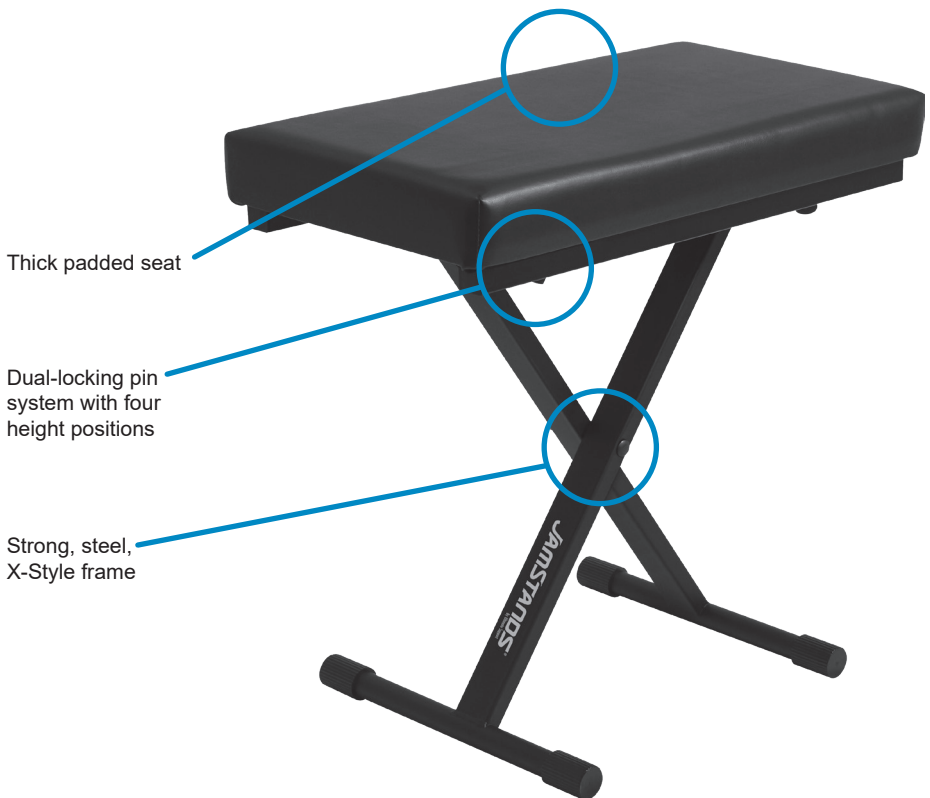

EXTRA CAPACITY (300LBS.) KEYBOARD BENCH

JS-XB100-B ITEM# 18401

The JamStands JS-XB100-B is our best portable piano bench yet. This full featured bench offers extra capacity (up to 300 lbs.) in a travel ready size! The thick (2.5") padded seat helps prevent fatigue on stage or in the studio, and four positions make the bench easily adjustable to your preferred height. The sturdy, x-style frame offers a dual-locking clutch system for support you can count on. Last but not least, the JS-XB100-B folds flat for easy storage and transport. The JamStands JS-XB100-B is a premium portable solution, and a perfect fit for almost any player!

Specs

- Product Name: JS-XB100-B (Black)
- Part Number: 18401 (Black)
- Adjustable Positions: 4
- Height Range: 22.25" – 18.25" (565mm – 464mm)
- Seat Thickness: 2.5" (64mm)
- Seat Dimensions: 23.5" x 11.5" (597mm x 292mm)
- Load Capacity: 300 lbs. (136 kg)
- Weight: 11 lbs. (4.9 kg)