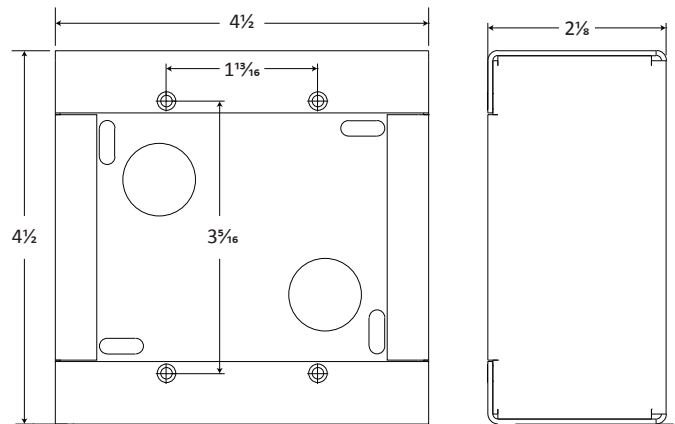

Quam

VANDAL RESISTANT

SE6GVP

ENCLOSURE

Surface Mount, for CIS4 and CIS8 Assemblies (2-gang)

GENERAL DESCRIPTION

The **SE6GVP** is a steel, vandal resistant, surface mount enclosure for 2-gang call-in or listen-only stations. There are four (4) 6-32 threaded inserts on a standard 2-gang center and the conduit entrances are 1/2." Gray powder coat finish. For use in an indoor or outdoor environment.

RECOMMENDED QUAM COMPONENTS

Call-In Stations	CIS4 Series
Listen-Only Stations	CIS8 Series

Recommended construction sequences, installation instructions, and A&E Specifications are available in various formats in the Specs and Diagrams section at: www.QuamSpeakers.com

QUAM-NICHOLS COMPANY, INC.
234 East Marquette Road, Chicago, IL. 60637
t: 1-800-NEED-NOW (800-633-3669)
f: 1-888-NEED-NOW (888-633-3669)
e: NeedNow@QNC.com
www.QuamSpeakers.com

©2017 Quam-Nichols Company reserves the right to make changes and/or improvements to its products at any time and without notice.