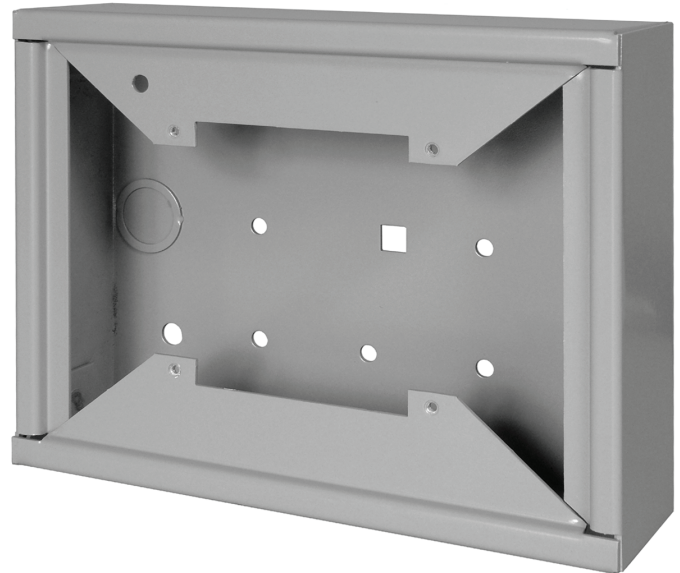

Quam

VANDAL RESISTANT

SE3GVP

ENCLOSURE

Surface Mount, for CIS2 and CIS6 Assemblies (3-gang)

GENERAL DESCRIPTION

The SE3GVP is a steel, vandal resistant, surface mount enclosure for 3-gang call-in or listen-only stations. There are four (4) 6-32 threaded inserts on a standard 3-gang center, and a 1/2" & 3/4" scored combination knockout. Gray powder coat finish. For use in an indoor or outdoor environment.

RECOMMENDED QUAM COMPONENTS

| | |
|----------------------|-------------|
| Call-In Stations | CIS2 Series |
| Listen-Only Stations | CIS6 Series |

Recommended construction sequences, installation instructions, and A&E Specifications are available in various formats in the Specs and Diagrams section at: www.QuamSpeakers.com