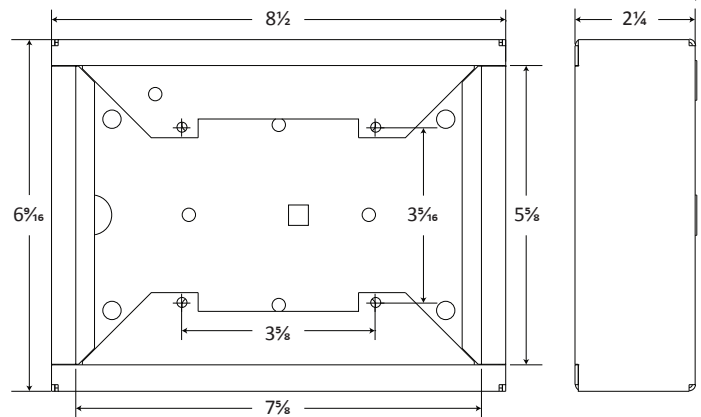

Quam

VANDAL RESISTANT

SE3GVP

ENCLOSURE

Surface Mount, for CIS2 and CIS6 Assemblies (3-gang)

GENERAL DESCRIPTION

The SE3GVP is a steel, vandal resistant, surface mount enclosure for 3-gang call-in or listen-only stations. There are four (4) 6-32 threaded inserts on a standard 3-gang center, and a 1/2" & 3/4" scored combination knockout. Gray powder coat finish. For use in an indoor or outdoor environment.

RECOMMENDED QUAM COMPONENTS

Call-In Stations	CIS2 Series
Listen-Only Stations	CIS6 Series

Recommended construction sequences, installation instructions, and A&E Specifications are available in various formats in the Specs and Diagrams section at: www.QuamSpeakers.com

QUAM-NICHOLS COMPANY, INC.
234 East Marquette Road, Chicago, IL. 60637
t: 1-800-NEED-NOW (800-633-3669)
f: 1-888-NEED-NOW (888-633-3669)
e: NeedNow@QNC.com
www.QuamSpeakers.com

©2017 Quam-Nichols Company reserves the right to make changes and/or improvements to its products at any time and without notice.