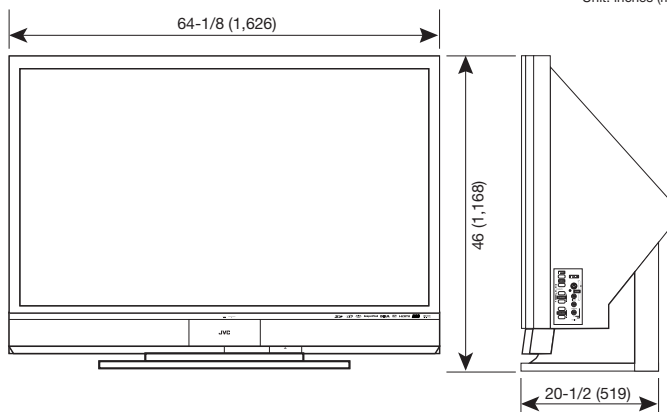

Digital-In	HDMI jack x 2 Note: The Digital-In terminal is not compatible with picture signals of a personal computer
Readable Cards	SD Card, MMC, CompactFlash Card, Removable Microdrive Hard Disk for JVC Digital Media Camera "Everio" (a type of CF card), Memory Stick, xD-Picture Card
Dimensions; W x H x D, inch (mm)	64-1/8 x 46 x 20-1/2 (1,626 x 1,168 x 519)
Weight, lbs (kg)	159 (72)
Accessories	Illuminated remote control unit x 1 / AA batteries x 2 Two-way Splitter x 1 / RF Cable x 2
Optional Stand	RK-CEXL6-P Floor stand for 70-inch rear projection TV Dimensions (WxDxH) 68" x 30-1/4" x 6-1/4" Weight: 112 lbs

DIMENSIONS

Unit: inches (mm)

E. & O.E. Design and specifications subject to change without notice All TV screen pictures are simulated All brand or product names may be trademarks and/ or registered trademarks of their respective owners. Any rights not expressly granted herein are reserved.
Copyright © 2005, Victor Company of Japan, Limited (JVC). All Rights Reserved.

JVC®

DISTRIBUTED BY

JVC PROFESSIONAL PRODUCTS COMPANY
DIVISION OF JVC AMERICAS CORP.
1700 Valley Road, Wayne, N.J. 07470
TEL: (973) 317-5000, (800) 582-5825 FAX: (973) 317-5030
Internet Web Site <http://www.jvc.com/pro>
E-mail: proinfo@jvc.com

JVC CANADA INC.
21 Finchdene Square, Scarborough, Ontario M1X 1A7
TEL: (416) 293-1311 FAX: (416) 293-8208
Internet Web Site <http://www.jvc.ca/en/pro/>

Printed in USA

INCN-0332

*JVC® is the trademark or registered trademark of Victor Company of Japan, Limited.