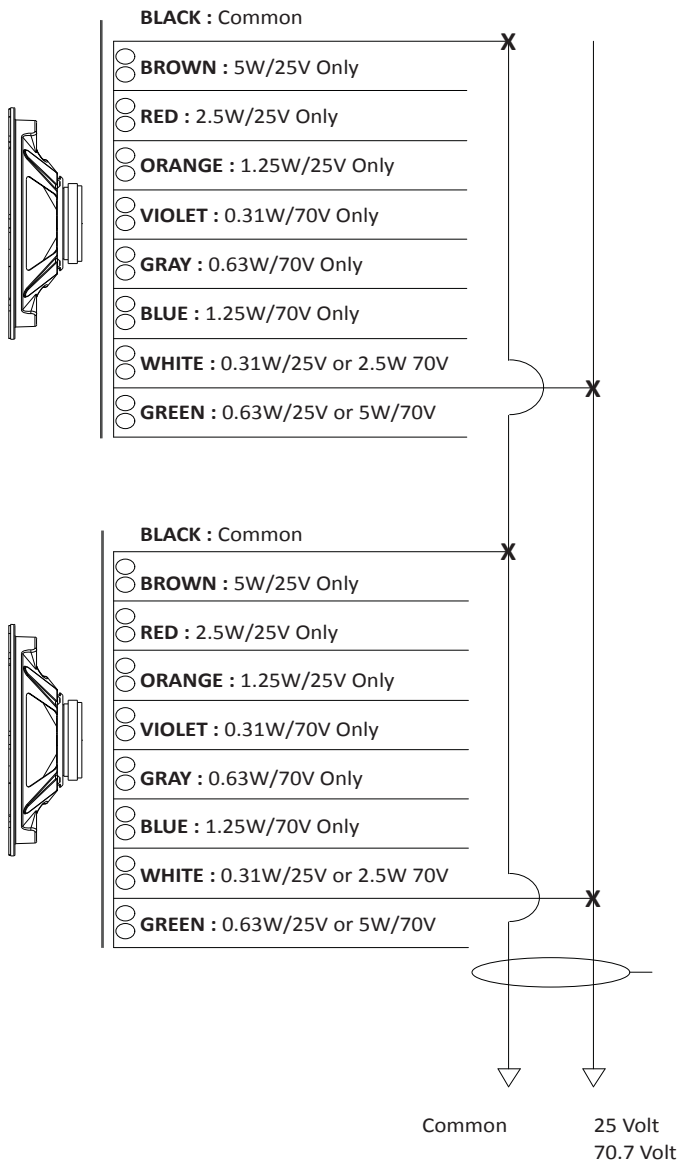

GENERAL DESCRIPTION

Quam model **TBLU** is a universal transformer for use with either 25 or 70.7 volt lines. The example shown would supply .312 of a watt to each speaker if the amplifier was connected for 25 volt. Each speaker would be supplied with 2.5 watts if the amplifier was connected for 70.7 volt.

COLOR	25V	70.7V
Black	Common	Common
Brown	5W	<i>Not Used</i>
Red	2.5W	<i>Not Used</i>
Orange	1.25W	<i>Not Used</i>
Violet	<i>Not Used</i>	0.31W
Gray	<i>Not Used</i>	0.63W
Blue	<i>Not Used</i>	1.25W
White	0.31W	2.5W
Green	0.63W	5W

*NOTE: Unused transformer taps must be insulated from each other and ground.

Transformer color codes shown are for Quam model TBLU.

If system is 25 Volt: Connect to power amplifier 25 Volt output terminal