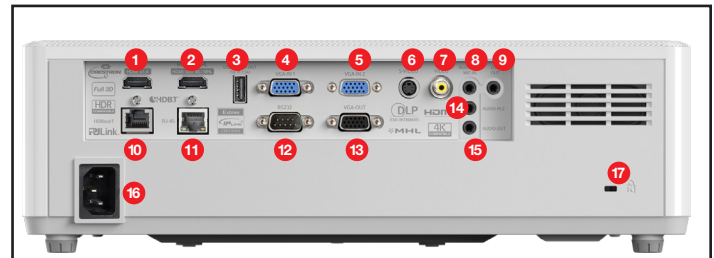

PHYSICAL SPECIFICATIONS

Security	Kensington® lock port, password (OSD)
Weight	12.3 lbs
Dimensions (W x H x D)	14.7" x 4.6" x 11.9"

*Light source life is dependent on brightness mode, display mode, usage, environmental conditions and more. Light source brightness can decrease over time.

†Watching 3D projection while wearing 3D glasses for an extended period of time may cause headaches or fatigue. If you experience a headache, fatigue or dizziness, stop viewing the 3D projection and rest.

Portrait orientation must follow the recommended positions. Please consult the user manual for further information.

1. HDMI 2	7. Video	13. VGA-Out
2. HDMI 1/MHL	8. Audio-In/Mic-In	14. Audio-in 2
3. USB Power-Out	9. 12V-Out	15. Audio-Out
4. VGA-In 1	10. HDBaseT	16. AC Power
5. VGA-In 2	11. RJ-45	17. Lock
6. S-Video	12. RS232