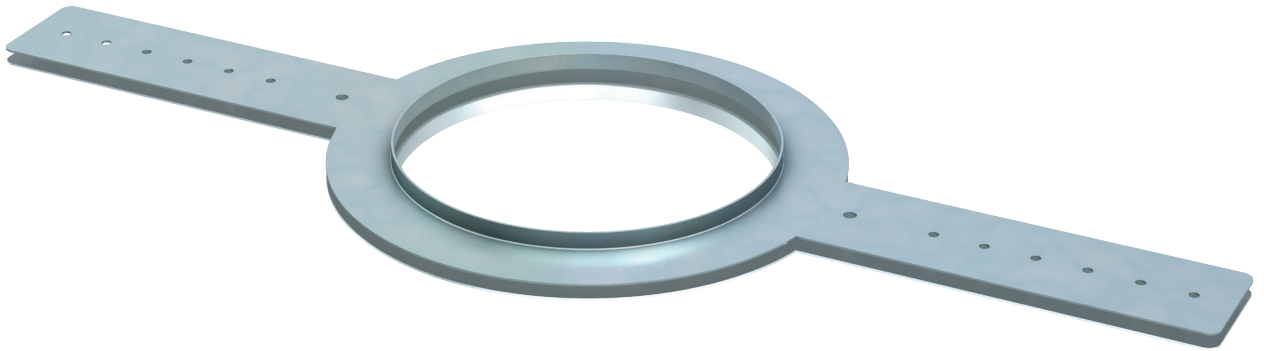

Accessories

PLASTER RING CVS 4/CMS 401/ 403/501/503

Plaster (Mud) Ring Accessory for
CVS 4/CMS 401/403/501/503 Ceiling
Loudspeakers (Excluding LP Models)

For service, support or more information contact the TANNOY location nearest you:

Europe
MUSIC Tribe Brands UK Ltd.
Tel: +44156 273 2290
Email: CARECrea@music-group.com
CAREEnte@music-group.com
CARELife@music-group.com

USA/Canada
MUSIC Tribe Commercial NV Inc.
Tel: +1 702 800 8290
Email: CARECrea@music-group.com
CAREEnte@music-group.com
CARELife@music-group.com

Japan
MUSIC Tribe Services JP K.K.
Tel: +81 3 6231 0453
Email: CARECrea@music-group.com
CAREEnte@music-group.com
CARELife@music-group.com

MUSIC Tribe accepts no liability for any loss which may be suffered by any person who relies either wholly or in part upon any description, photograph, or statement contained herein. Technical specifications, appearances and other information are subject to change without notice. All trademarks are the property of their respective owners. MIDAS, KLARK TEKNIK, LAB GRUPPEN, LAKE, TANNOY, TURBOSOUND, TC ELECTRONIC, TC HELICON, BEHRINGER, BUGERA and COOLAUDIO are trademarks or registered trademarks of MUSIC Tribe Global Brands Ltd. © MUSIC Tribe Global Brands Ltd. 2018 All rights reserved.

TANNOY