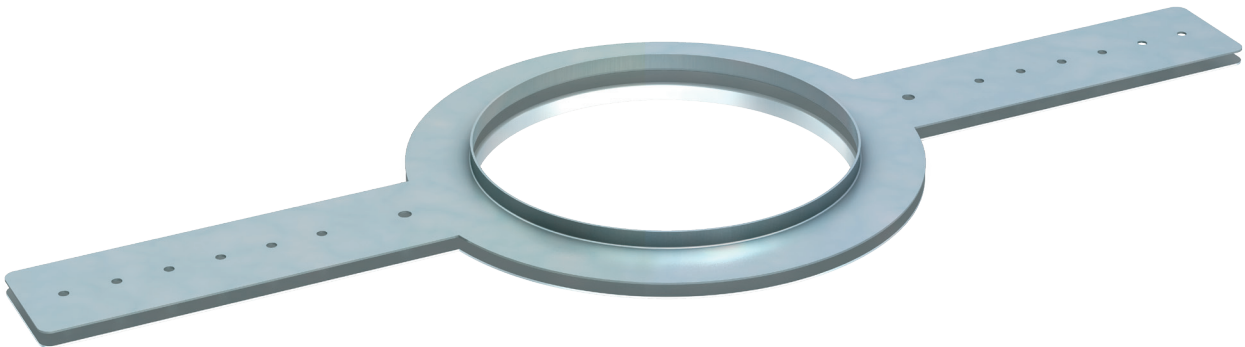

Accessories

PLASTER RING CVS 4/CMS 401/ 403/501/503

Plaster (Mud) Ring Accessory for
CVS 4/CMS 401/403/501/503 Ceiling
Loudspeakers (Excluding LP Models)

For service, support or more information contact the TANNOY location nearest you:

Europe
MUSIC Tribe Brands UK Ltd.
Tel: +44156 273 2290
Email: CARECrea@music-group.com
CAREEnte@music-group.com
CARELife@music-group.com

USA/Canada
MUSIC Tribe Commercial NV Inc.
Tel: +1 702 800 8290
Email: CARECrea@music-group.com
CAREEnte@music-group.com
CARELife@music-group.com

Japan
MUSIC Tribe Services JP K.K.
Tel: +81 3 6231 0453
Email: CARECrea@music-group.com
CAREEnte@music-group.com
CARELife@music-group.com

MUSIC Tribe accepts no liability for any loss which may be suffered by any person who relies either wholly or in part upon any description, photograph, or statement contained herein. Technical specifications, appearances and other information are subject to change without notice. All trademarks are the property of their respective owners. MIDAS, KLARK TEKNIK, LAB GRUPPEN, LAKE, TANNOY, TURBOSOUND, TC ELECTRONIC, TC HELICON, BEHRINGER, BUGERA and COOLAUDIO are trademarks or registered trademarks of MUSIC Tribe Global Brands Ltd. © MUSIC Tribe Global Brands Ltd. 2018 All rights reserved.

TANNOY