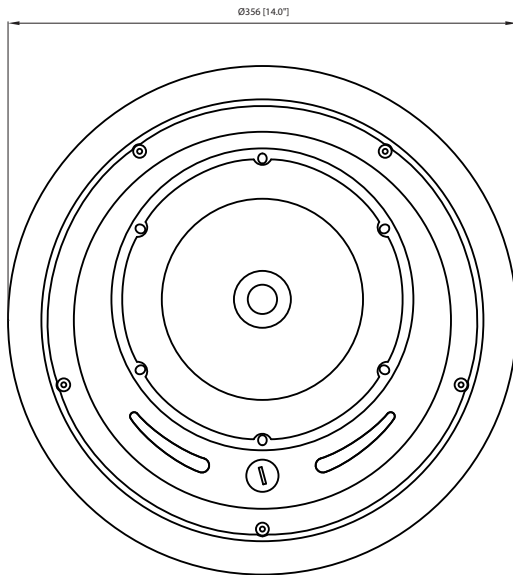

Install Speakers

CVS 8 BK

8" Coaxial In-Ceiling Loudspeaker
for Installation Applications

Dimensions

TOP VIEW