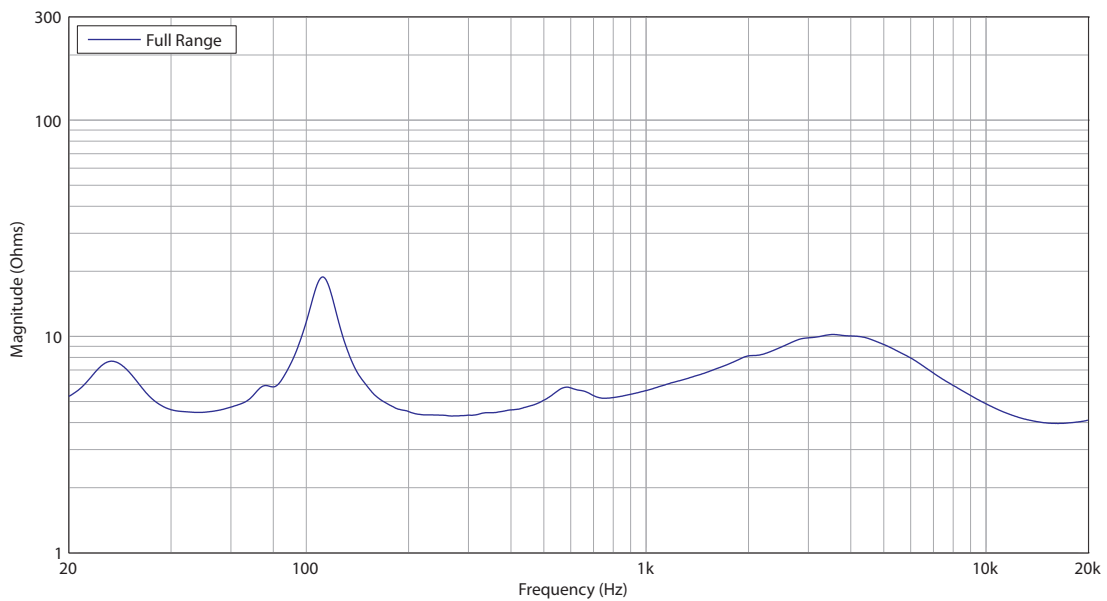

Install Speakers

CVS 8 BK

8" Coaxial In-Ceiling Loudspeaker
for Installation Applications

Frequency Response Sensitivity 1 W / 1 m

Impedance

Install Speakers

CVS 8 BK

8" Coaxial In-Ceiling Loudspeaker
for Installation Applications