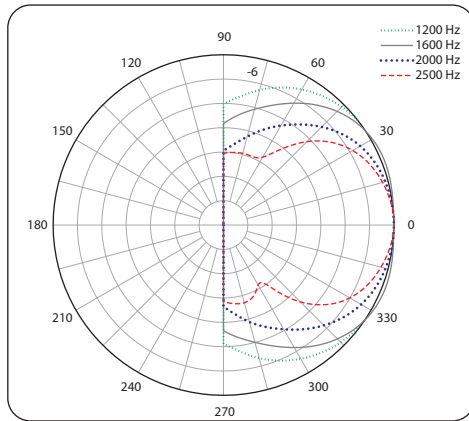

Install Speakers

CVS 8 BK

8" Coaxial In-Ceiling Loudspeaker
for Installation Applications

Horizontal Polar Plots