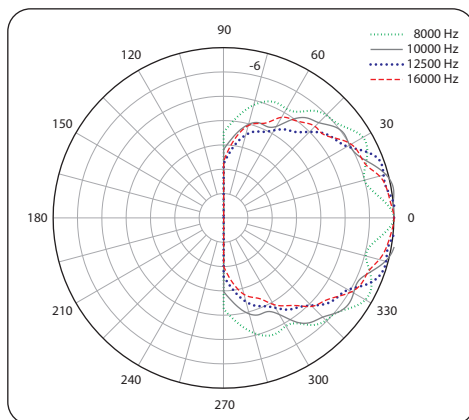

Horizontal Beamwidth

Install Speakers

CVS 8 BK

8" Coaxial In-Ceiling Loudspeaker
for Installation Applications

Horizontal Polar Plots

Install Speakers

CVS 8 BK

8" Coaxial In-Ceiling Loudspeaker
for Installation Applications