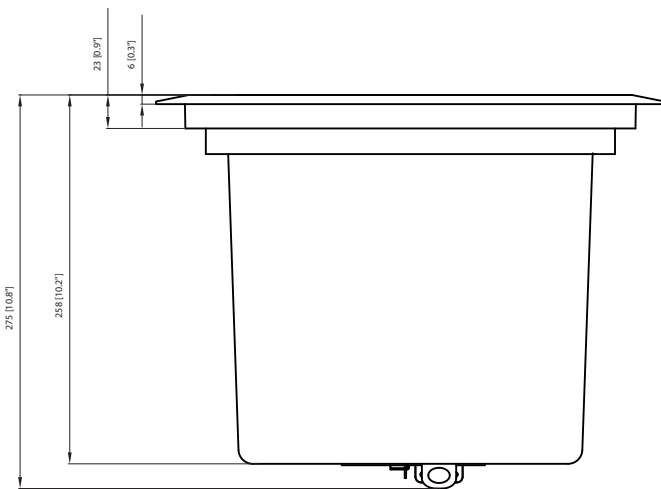

CL

FRONT VIEW