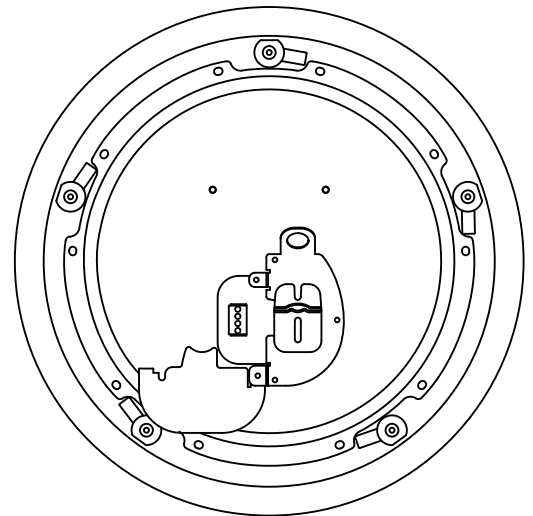

BOTTOM VIEW