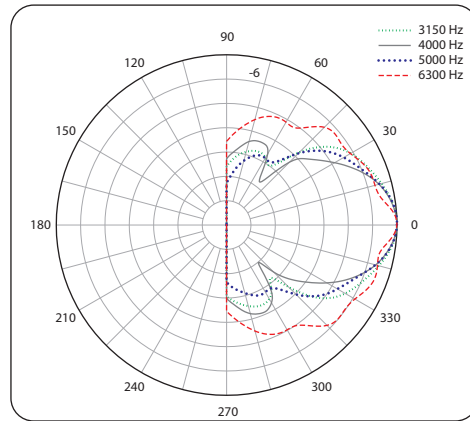

Install Speakers

CVS 8 BK

8" Coaxial In-Ceiling Loudspeaker
for Installation Applications

Horizontal Polar Plots