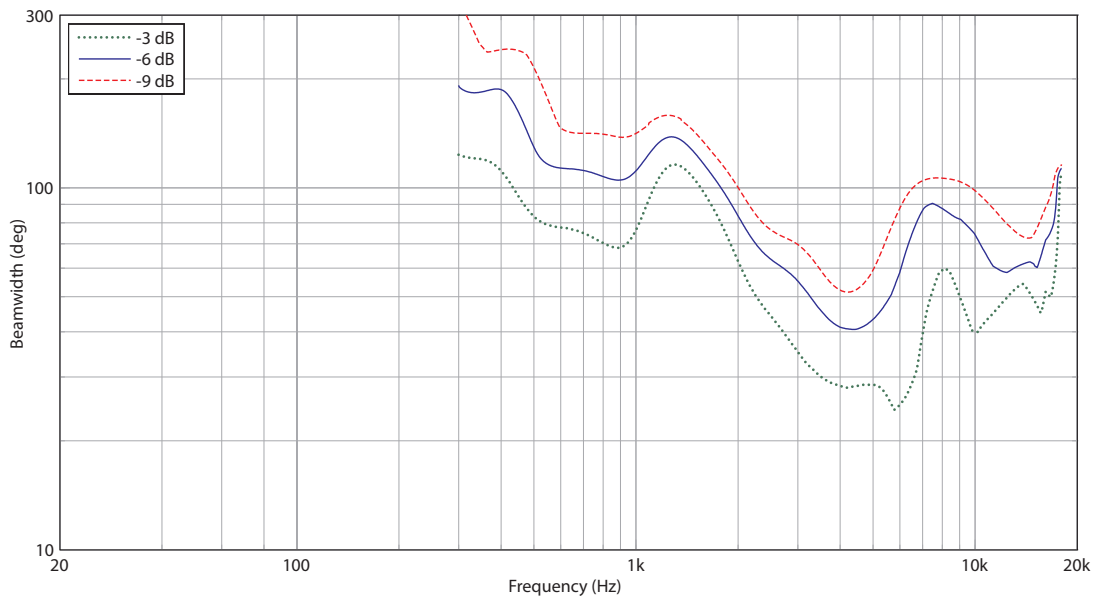

Install Speakers

CVS 8 BK

8" Coaxial In-Ceiling Loudspeaker
for Installation Applications

Horizontal Beamwidth