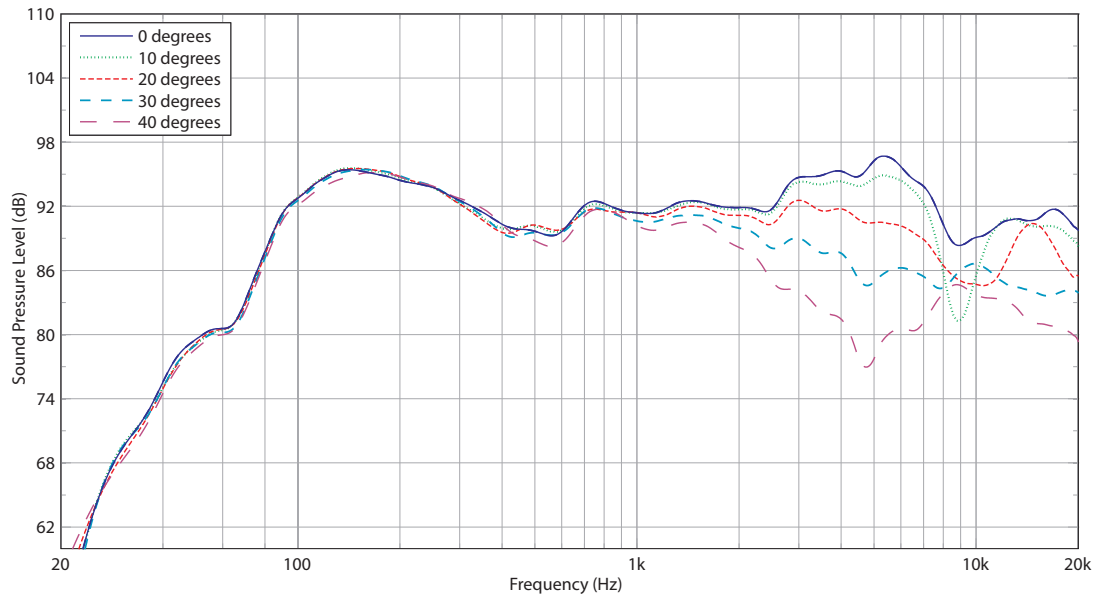

Install Speakers

CVS 8 BK

8" Coaxial In-Ceiling Loudspeaker
for Installation Applications

Frequency Response Sensitivity 1 W / 1 m