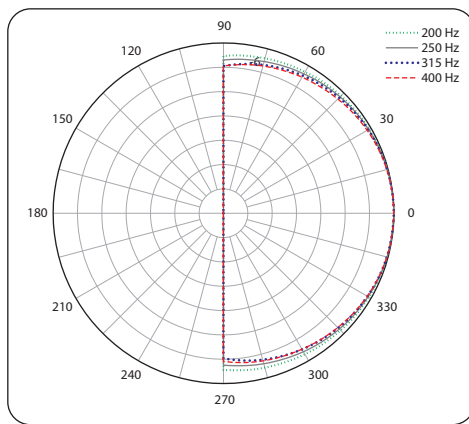

Horizontal Beamwidth

Install Speakers

CVS 8 BK

8" Coaxial In-Ceiling Loudspeaker
for Installation Applications

Horizontal Polar Plots

Install Speakers

CVS 8 BK

8" Coaxial In-Ceiling Loudspeaker
for Installation Applications