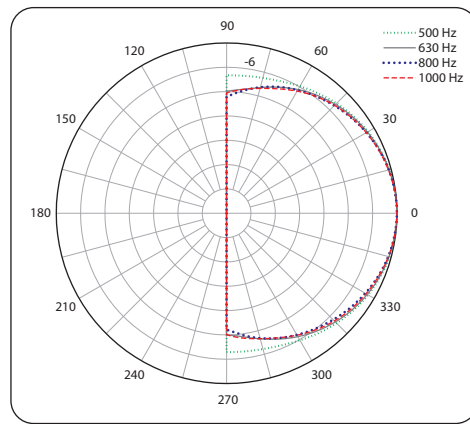

Horizontal Beamwidth

Install Speakers

CVS 8 BK

8" Coaxial In-Ceiling Loudspeaker
for Installation Applications

Horizontal Polar Plots

Install Speakers

CVS 8 BK

8" Coaxial In-Ceiling Loudspeaker
for Installation Applications