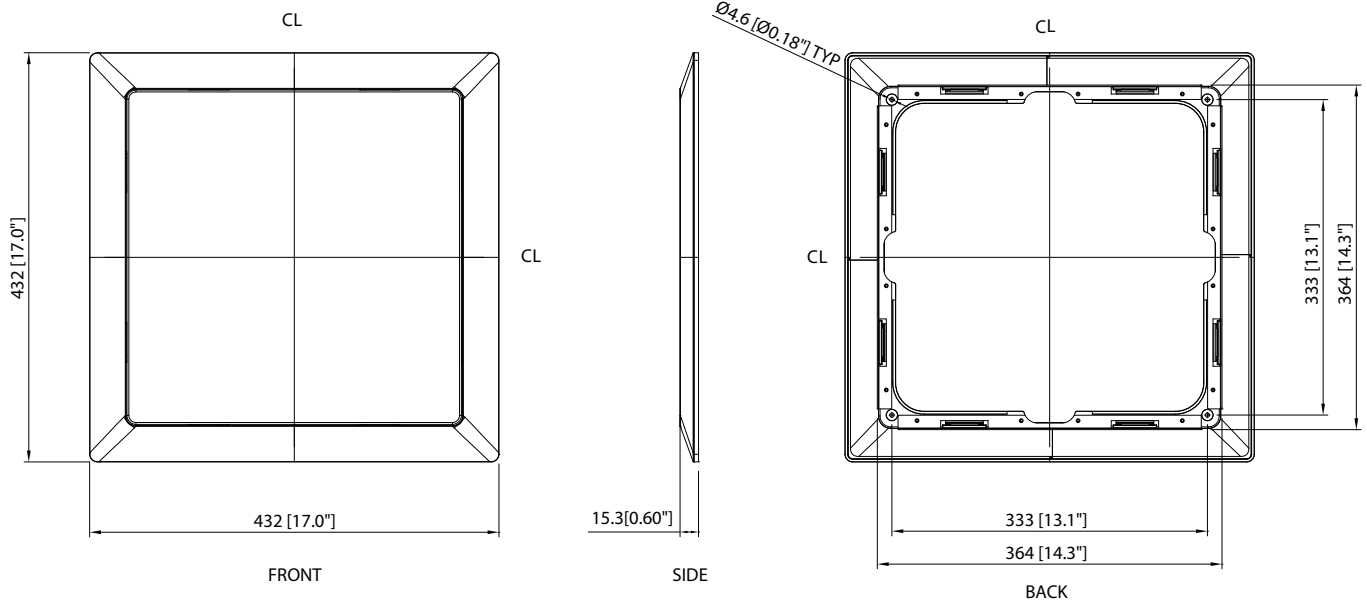

Accessories

CMS 1201 GRILLE ASSEMBLY

Grille Assembly for
CMS 1201 Ceiling Loudspeakers and
CMS 1201SW Ceiling Subwoofers

Dimensions