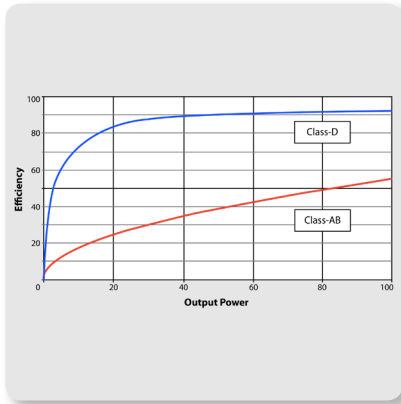

Portable

iNSPIRE iP12B

1,000 Watt Powered 12" Subwoofer with Dual Amplifiers for Satellite Speakers, KLARK TEKNIK Spatial Sound Technology, Digital Mixer, Remote Control via iPhone/iPad and Bluetooth Audio Streaming

Tiny Subwoofer – Tremendous Sound

Designed for maximum portability and low-end support, the iP12B can be used as a standalone subwoofer with your powered full range speakers, or the backbone of a great-sounding speaker system. Setup is fast and easy; just connect your mic or mixer feed, your passive loudspeakers, and power. The iP12B instantly fills the room with the world-famous **TURBOSOUND** “sound” that has won the coveted Queen’s Award – an unprecedented three times.

KLARK TEKNIK – Inspired Technology

KLARK TEKNIK is recognised worldwide as one of the most prestigious British audio companies, with a 40-year pedigree and even a TEC Lifetime Achievement Award to back it up. The Company has designed and manufactured products for world-class artists, and their legendary **DN780** reverb processor is considered by leading audio engineers around the world as the industry standard. Check out their website to learn more about KLARK TEKNIK’s legendary heritage.

TURBOSOUND is proud to incorporate custom-engineered KLARK TEKNIK Class-D amplifier and DSP technologies into their products.