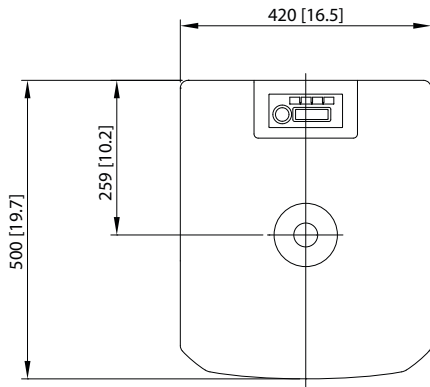

Portable

iNSPIRE iP12B

1,000 Watt Powered 12" Subwoofer with
Dual Amplifiers for Satellite Speakers,
KLARK TEKNIK Spatial Sound Technology,
Digital Mixer, Remote Control via iPhone/iPad
and Bluetooth Audio Streaming

Dimensions

TOP