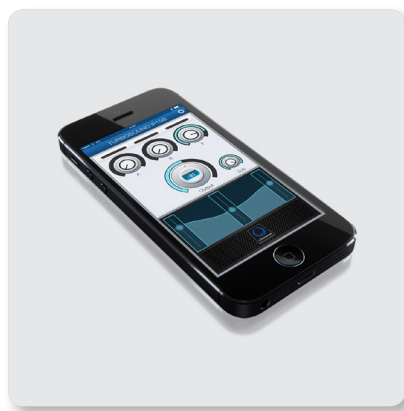

Portable

iNSPIRE iP12B

1,000 Watt Powered 12" Subwoofer with Dual Amplifiers for Satellite Speakers, KLARK TEKNIK Spatial Sound Technology, Digital Mixer, Remote Control via iPhone/iPad and Bluetooth Audio Streaming

Custom-Engineered Drivers

Our speakers are designed specifically for each application – it's what sets us apart from the competition. When you buy a **TURBOSOUND** speaker system, you can rest assured that the speakers inside have been engineered to perform flawlessly in conjunction with every other element for truly professional results.