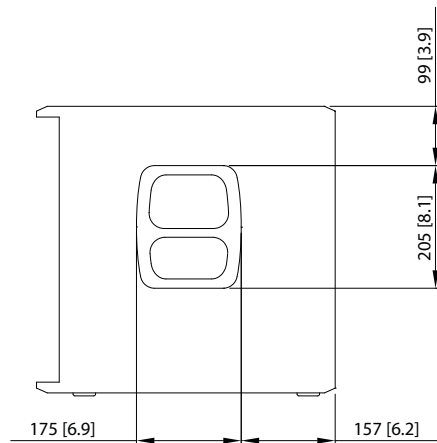

Dimensions

TOP

CL
FRONT

SIDE

Portable

iNSPIRE
iP12B

1,000 Watt Powered 12" Subwoofer with Dual Amplifiers for Satellite Speakers, KLARK TEKNIK Spatial Sound Technology, Digital Mixer, Remote Control via iPhone/iPad and Bluetooth Audio Streaming