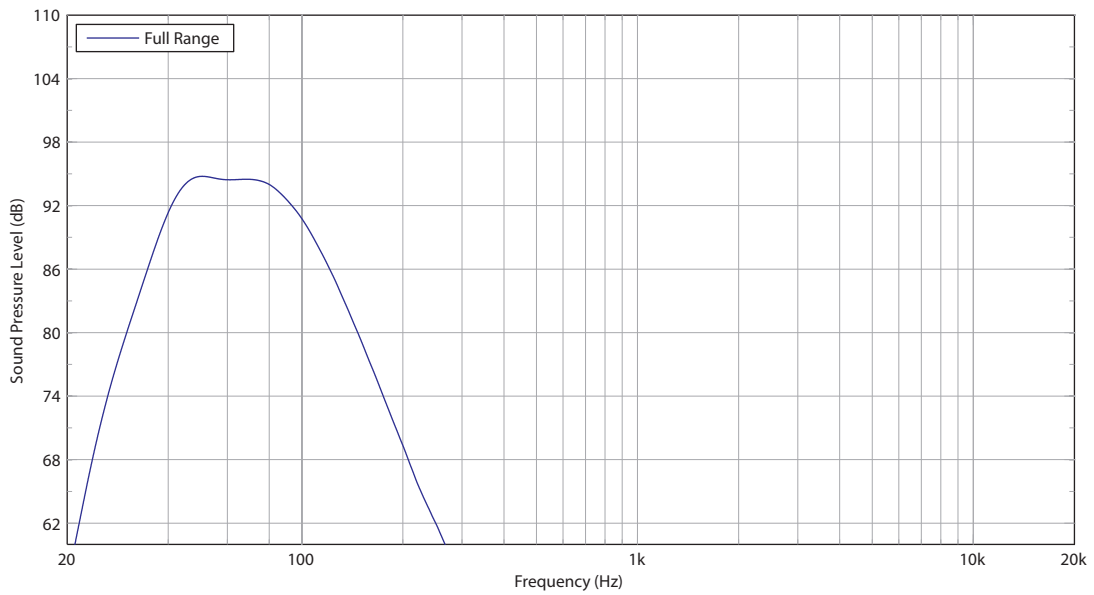

Portable

iNSPIRE

iP12B

1,000 Watt Powered 12" Subwoofer with
Dual Amplifiers for Satellite Speakers,
KLARK TEKNIK Spatial Sound Technology,
Digital Mixer, Remote Control via iPhone/iPad
and Bluetooth Audio Streaming

Frequency Response Sensitivity 1 W / 1 m