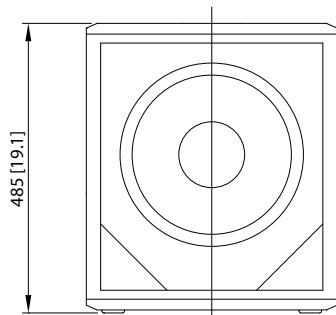

Dimensions

TOP

CL
FRONT

SIDE

Portable

iNSPIRE
iP12B

1,000 Watt Powered 12" Subwoofer with Dual Amplifiers for Satellite Speakers, KLARK TEKNIK Spatial Sound Technology, Digital Mixer, Remote Control via iPhone/iPad and Bluetooth Audio Streaming