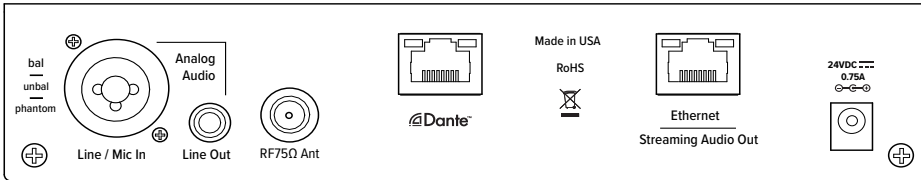

### SPECIFICATIONS

Dimensions:	8.45" <b>W</b> x 8.25" <b>D</b> x 1.72" <b>H</b> (21.5 cm x 21 cm x 4.4 cm)
Weight:	3.0 lbs. (1.36 kg)
Audio Presets:	Music, Voice, Hearing Assist, Custom
Audio Inputs:	(1x) Combination 3-pin XLR, 1/4" (TRS) jack for Mic or Line Level Analog Audio, Balanced or Unbalanced Line Level, or balanced or unbalanced microphone with Selectable Phantom Power
Temperature Range:	Operating: +32° F to +104° F (0° C to 40° C) Storage: -4° F to +158° F (-20° C to 70° C)
Color:	Black/Silver with silver legends on the front, white legends on the back
Power Supply:	Desktop Style Transformer (TFP 062); Input: 100-240 VAC, 50/60 Hz. IEC Line Cord; Output: 24 VDC, 750mA, 18W. 2.5mm ID center positive barrel connector; Approvals: UL, CUL, Energy Star V, CSA listed
Power ON Indicator:	Push On/Push Off latching power button, backlit green indicates power ON, backlight off indicates power OFF, fading from bright to dark indicates Sleep Mode.
Warranty:	2-year, parts and labor