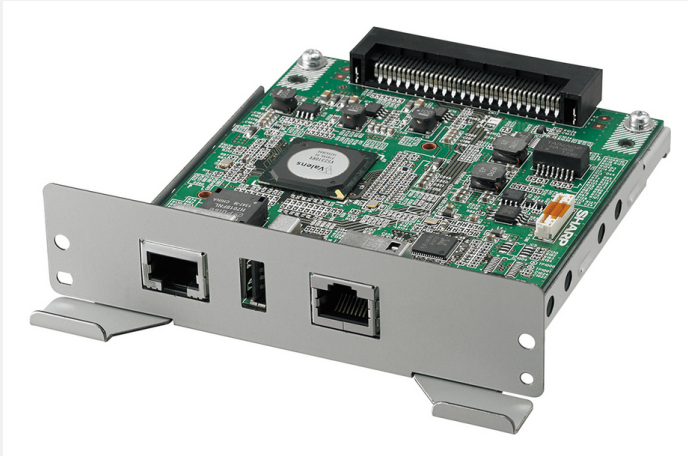

SHARP

Be Original.

Mini OPS HDBaseT Module

- ▶ MINI OPS EXTENSION MODULE - DESIGNED AND DEVELOPED FOR SHARP
- ▶ "PLUG & GO" INSTALLATION OF HDBASET2.0 CAT 6 RECEIVER
- ▶ SUPPORTS TRANSMISSION OF HDMI VIDEO SIGNALS UP TO 100M / 328 FEET
- ▶ MAXIMUM RESOLUTION 4096 X 2160 AT 30HZ
- ▶ INCLUDES TRANSMISSION OF ADDITIONAL AUDIO, USB, LAN AND RS232C SIGNALS
- ▶ HDCP PASS THROUGH
- ▶ RELIABLE, LONG-LIFE PERFORMANCE WITH INDUSTRIAL-GRADE COMPONENTS

The PN-ZB03H Mini OPS HDBaseT module is purpose built to Sharp's exacting requirements, and allows powerful transmission of HDMI video and other signals over a long distance directly into the display.

The Mini OPS design allows for a true "Plug and Go" experience with fast user setup and no annoying power cables, power supplies or other additional external devices.

The PN-ZB03H is the perfect choice for mounting a HDBaseT 2.0 Receiver directly within the Sharp display, and can support the latest 4K UHD resolution video inputs at 30Hz refresh rate as well as the HDCP copy protection standard.

The Sharp PN-ZB03H HDBaseT2.0 Receiver module is the perfect solution for any Sharp display, which is physically placed a long distance away from the HDMI video signal source.

KEY SPECIFICATIONS

- ▶ Product Dimensions (W x D x H) (mm): **103.6 x 30 x 118.2**
- ▶ Supported Standard: **HDBaseT 2.0**
- ▶ Maximum Resolution: **4096 x 2160 (30hz)**
- ▶ Transmission Distance (m): **100**
- ▶ Copy Protection: ✓