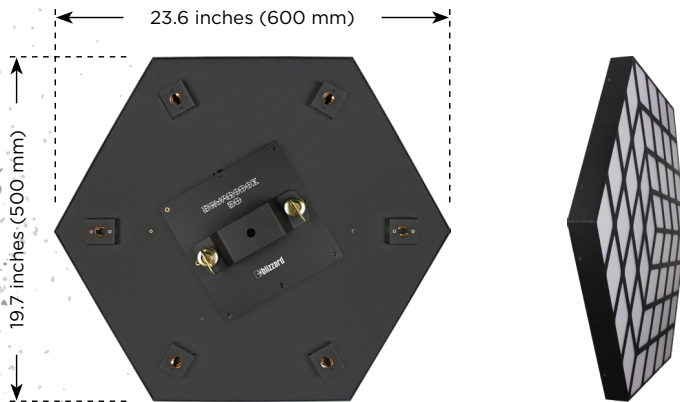

Mind-Warping 3D Cube

3D Cube Effect Panel

Squarodox™ 3D is an LED effect panel that can display dazzling 3D light shows with its variety of built-in programs, sound active mode, or make your own pixel mapped video. It features a killer 3D cube layout, and multiple fixtures can be linked together to make creative shapes, or a large wall of light.

And of course, Squarodox™ 3D is backed by Blizzard's 2-year limited warranty!

Main Features

- 192* 3-in-1 RGB 5050 LEDs
- Individual LED control for pixel mapping
- Master/slave, auto, sound active modes
- Multiple built-in programs and color presets
- 1-25Hz strobe effects
- 4-button control panel with LED display
- PowerCON® compatible power input/output
- 3-pin DMX input/output
- 5/8/41/144/149-channel DMX modes
- Centered rear omega mounting bracket
- 6* rear perimeter omega bracket mounting points for connecting multiple fixtures

Optical

192x 3-in-1 RGB 5050 LED chips

Weight & Dimensions

23.6" x 19.7" x 3.2"
(600 x 500 x 82 mm)

12.8 lbs (5.8 kg)

Control

Protocol: USITT DMX-512

DMX Channels:
5/8/41/144/149

3-pin DMX In/Out

DMX512, master/slave,
auto, sound active

Power + Current

90-260VAC, 50-60Hz

Power consumption:
60W

Warranty

2-year limited warranty