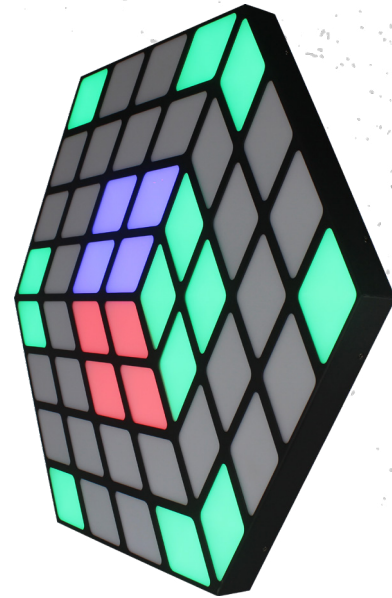

Mind-Warping 3D Cube

3D Cube Effect Panel

Squarodox™ 3D is an LED effect panel that can display dazzling 3D light shows with its variety of built-in programs, sound active mode, or make your own pixel mapped video. It features a killer 3D cube layout, and multiple fixtures can be linked together to make creative shapes, or a large wall of light.

And of course, Squarodox™ 3D is backed by Blizzard's 2-year limited warranty!

Main Features

- 192* 3-in-1 RGB 5050 LEDs
- Individual LED control for pixel mapping
- Master/slave, auto, sound active modes
- Multiple built-in programs and color presets
- 1-25Hz strobe effects
- 4-button control panel with LED display
- PowerCON® compatible power input/output
- 3-pin DMX input/output
- 5/8/41/144/149-channel DMX modes
- Centered rear omega mounting bracket
- 6* rear perimeter omega bracket mounting points for connecting multiple fixtures

Optical

192x 3-in-1 RGB 5050 LED chips

Weight & Dimensions

23.6" x 19.7" x 3.2"
(600 x 500 x 82 mm)

12.8 lbs (5.8 kg)

Control

Protocol: USITT DMX-512

DMX Channels:
5/8/41/144/149