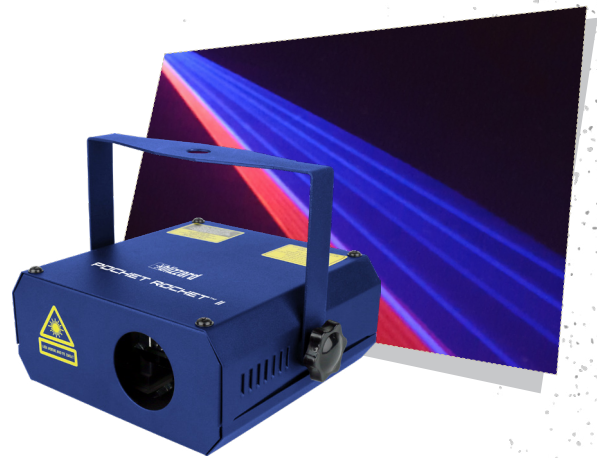

# POCKET ROCKET™ II

## 250mW Fat Beam RGB Laser

Pocket Rocket™ II is a super easy-to-use 250mW Fat Beam RGB laser that's packed with more than 50 laser patterns such as waves, tunnels, circles, dots + more.

With no DMX to program, the Pocket Rocket™ II can run in auto or sound active mode. Just plug it in, add fog, and walk away for a fantastic RGB laser light show.

### Laser Specifications

Color	Wavelength	Power Output
Red	650nm	80mW
Green	532nm	20mW
Blue	450nm	150mW

## Main Features

- 250mW fat beam RGB laser
- Built-in automatic & sound active programs
- Micro-step wide angle scanning motor
- Blue aluminum casing with mounting bracket and secure locking knobs
- 4-button LED control panel
- Fully FDA compliant, variance-free
- Class 3R laser product, use with caution!