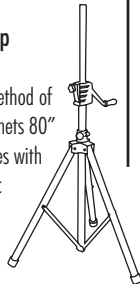

Woven nylon material is strong enough to hold and transport 2 speaker stands.

Adjustable shoulder strap.

Holds any of the following On-Stage Stands® models...

(2) SS7730 Classic Speaker Stand
The steel-aluminum design on this affordable speaker stand make it both lightweight and durable. Fits 1 3/8" or 1 1/2" speaker cabinets.

(2) SS8800B+ POWER Crank-Up Speaker Stand
By far the easiest method of raising speaker cabinets 80" off the floor. Operates with any standard electric or cordless drill.

(2) SS7761B All-Aluminum Speaker Stand
Our most versatile speaker stand features a reversible shaft design and may be used with either 1 3/8" or 1 1/2" speaker cabinets.