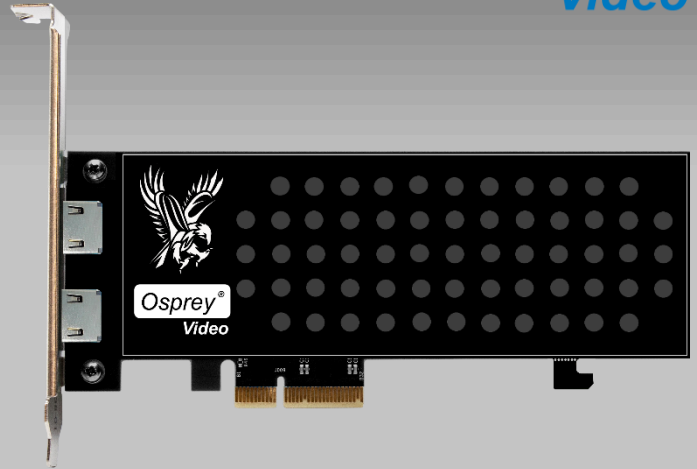

Osprey® 924

Video capture card

Model:
95-00505 Osprey 924

Technical Specifications

Description

- Two channels HDMI1.4 (4K30)

PCI Format

- PCI Express Gen2 (x 4):
- Slots: x4, x 8, or x 16

Video Connectors

- Full Size HDMI x2 (Type A)

Video Modes

- UHD 3840x2160p 23.98, 24, 25, 29.97, 30
- DCI 4096x2160p 23.98, 24
- 1080i 50, 59.94, 60
- 1080p 23.98, 24, 25, 29.97, 30, 50, 59.94, 60
- 720p 50, 59.94, 60
- 576p, 480p

PC Video Standards

- 1920x1200, 1600x1200, 1400x1050, 1200x1024
  1280x960, 1360x768, 1280x768, 1024x768
  800x600, 640x480

Audio

- 4 Embedded Stereo Pairs for each HDMI input

Dimensions

- 6.60" L x 2.71" H (16.76cm L x 6.88cm H)
- Full Height

In the Box

- Capture Card with Full Height Bracket
- Half Height Bracket

Weight

- ~ 146 g

Power Consumption

- ~ 4.8 W

Temperature Range

- 0 to 40C Operating Temperature
- -40 to 75C Non-Operating Temperature

Humidity Range (non-condensing)

- Between 5% and 80% Operating
- 95% RH, gradient 30% per hour Non-Operating

Altitude Range

- 0 to 3,048m (10,000ft) Operating
- 0 to 15,240m (50,000ft) Non-Operating