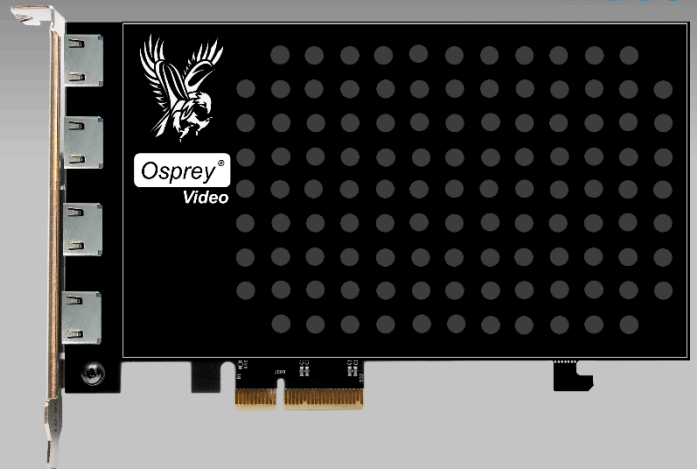

Osprey® 944

Video capture card

Osprey®
Video

Model:
95-00506 Osprey 944

Technical Specifications

Description

- Two channels HDMI1.4 (4K30)
- Two channels HDMI1.3 (1080P60)

PCI Format

- PCI Express Gen2 (x 4):
- Slots: x4, x 8, or x 16

Video Connectors

- Full Size HDMI x4 (Type A)

Video Modes

- UHD 3840x2160p 23.98, 24, 25, 29.97, 30
- DCI 4096x2160p 23.98, 24
- 1080i 50, 59.94, 60
- 1080p 23.98, 24, 25, 29.97, 30, 50, 59.94, 60
- 720p 50, 59.94, 60
- 576p, 480p

PC Video Standards

- 1920x1200, 1600x1200, 1400x1050, 1200x1024
  1280x960, 1360x768, 1280x768, 1024x768
  800x600, 640x480

Audio

- 4 Embedded Stereo Pairs for each HDMI input

Dimensions

- 6.60" L x 4.38" H (16.76cm L x 11.13cm H)
- Full Height

In the Box

- Capture Card

Weight

- ~ 182 g

Power Consumption

- ~ 4.8 W

Temperature Range

- 0 to 40C Operating Temperature
- -40 to 75C Non-Operating Temperature

Humidity Range (non-condensing)

- Between 5% and 80% Operating
- 95% RH, gradient 30% per hour Non-Operating

Altitude Range

- 0 to 3,048m (10,000ft) Operating
- 0 to 15,240m (50,000ft) Non-Operating