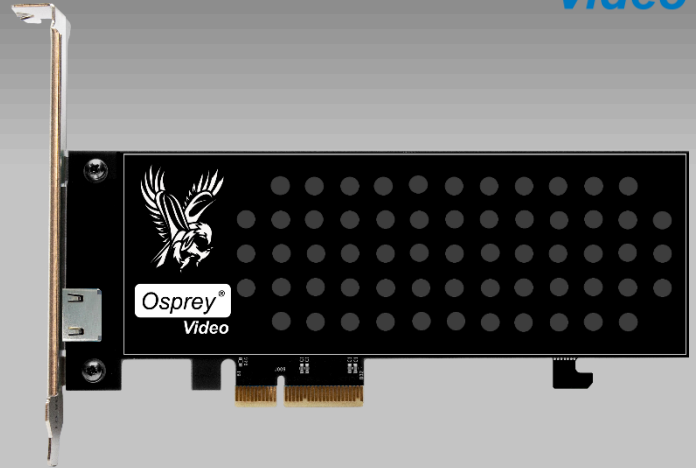

Osprey® 914

Video capture card

Model:
95-00504   Osprey 914

Technical Specifications

Description

- Single Channel HDMI1.4 (4K30)

PCI Format

- PCI Express Gen2 (x 4):
- Slots: x4, x 8, or x 16

Video Connectors

- Full Size HDMI x1 (Type A)

Video Modes

- UHD 3840x2160p 23.98, 24, 25, 29.97, 30
- DCI 4096x2160p 23.98, 24
- 1080i 50, 59.94, 60
- 1080p 23.98, 24, 25, 29.97, 30, 50, 59.94, 60
- 720p 50, 59.94, 60
- 576p, 480p

PC Video Standards

- 1920x1200, 1600x1200, 1400x1050, 1200x1024
  1280x960, 1360x768, 1280x768, 1024x768
  800x600, 640x480

Audio

- 4 Embedded Stereo Pairs

Dimensions

- 6.60" L x 2.71" H (16.76cm L x 6.88cm H)
- Full Height

In the Box

- Capture Card with Full Height Bracket
- Half Height Bracket

Weight

- ~ 138 g

Power Consumption

- ~ 4.8 W

Temperature Range

- 0 to 40C Operating Temperature
- -40 to 75C Non-Operating Temperature

Humidity Range (non-condensing)

- Between 5% and 80% Operating
- 95% RH, gradient 30% per hour Non-Operating

Altitude Range

- 0 to 3,048m (10,000ft) Operating
- 0 to 15,240m (50,000ft) Non-Operating